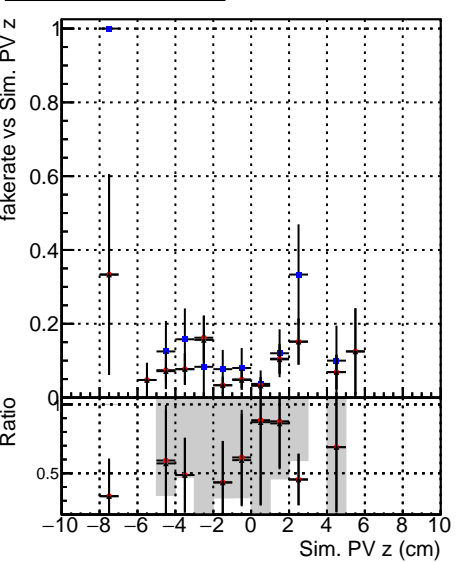

Fake rate vs vertpos

Duplicates Rate vs vertpos

Pileup rate vs vertpos

■ DQM_V0001_R000000001_Global_CMSSW_ckfPU50_RECO
■ DQM_V0001_R000000001_Global_CMSSW_mkFitPU50LowPtQuad_RECO
■ DQM_V0001_R000000001_Global_CMSSW_LowptQnoclean_RECO

Fake rate vs v

Fake rate vs. sim PV z

Duplicates Rate vs sim PV z

Pileup rate vs. sim PV z