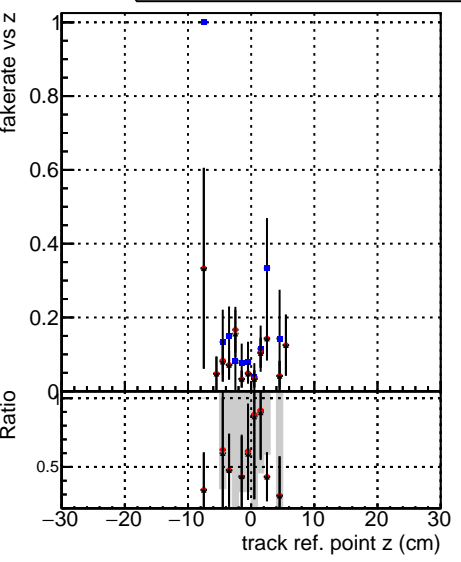

Fake rate vs vertpos

Duplicates Rate vs vertpos

Pileup rate vs vertpos

■ DQM_V0001_R000000001_Global_CMSSW_ckfPU50_RECO
■ DQM_V0001_R000000001_Global_CMSSW_mkFitPU50LowPtQuad_RECO
■ DQM_V0001_R000000001_Global_CMSSW_LowptQnoclean_RECO

Fake rate vs v

Fake rate vs. sim PV z

Duplicates Rate vs sim PV z

Pileup rate vs. sim PV z