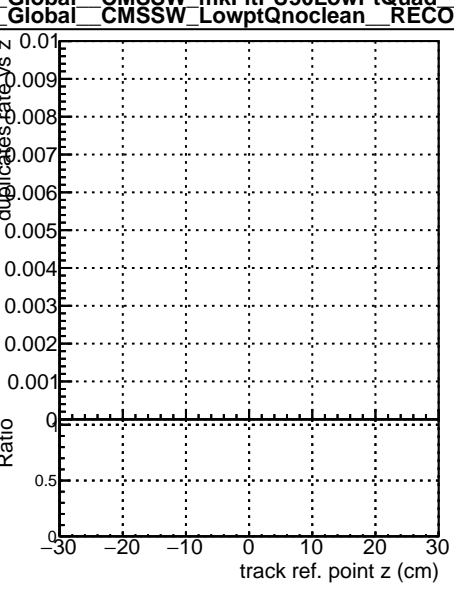

Fake rate vs vertpos

Duplicates Rate vs vertpos

Pileup rate vs vertpos

■ DQM_V0001_R000000001_Global_CMSSW_ckfPU50_RECO
■ DQM_V0001_R000000001_Global_CMSSW_mkFitPU50LowPtQuad_RECO
■ DQM_V0001_R000000001_Global_CMSSW_LowptQnoclean_RECO

Fake rate vs v

Fake rate vs. sim PV z

Duplicates Rate vs sim PV z

Pileup rate vs. sim PV z