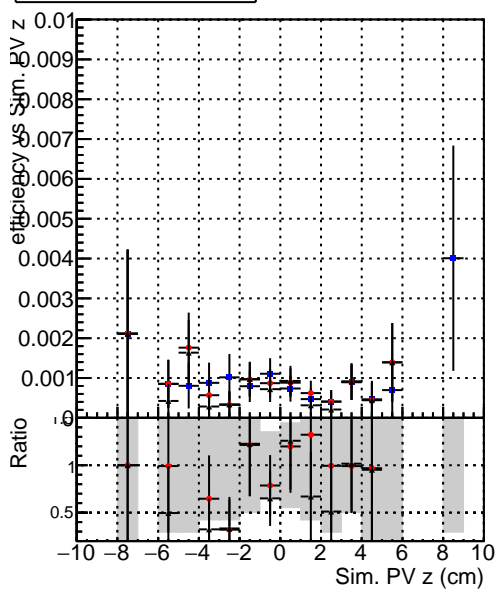

Efficiency vs vertpos**fake+duplicates vs vert r**

—●—	DQM_V0001_R000000001_Global_CMSSW_ckfPU50_RECO
—●—	DQM_V0001_R000000001_Global_CMSSW_mkFitPU50LowPtQuad_RECO
—●—	DQM_V0001_R000000001_Global_CMSSW_LowptQnoclean_RECO

Efficiency vs vert z**fake+duplicates vs vert z****Efficiency vs. sim PV z****fake+duplicates vs Sim. PV z**