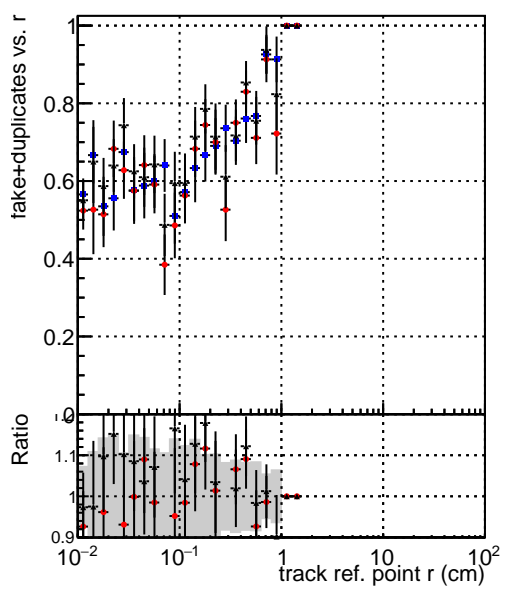

Efficiency vs vertpos**fake+duplicates vs vert r**

—●—	DQM_V0001_R000000001_Global_CMSSW_ckfPU50_RECO
—●—	DQM_V0001_R000000001_Global_CMSSW_mkFitPU50LowPtQuad_RECO
—●—	DQM_V0001_R000000001_Global_CMSSW_LowptQnoclean_RECO

Efficiency vs vert z**fake+duplicates vs vert z****Efficiency vs. sim PV z****fake+duplicates vs Sim. PV z**