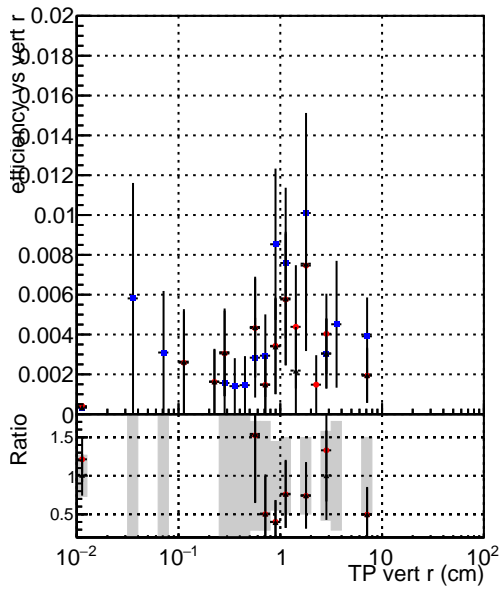

Efficiency vs vertpos**fake+duplicates vs vert r**

—●—	DQM_V0001_R000000001_Global_CMSSW_ckfPU50_RECO
—●—	DQM_V0001_R000000001_Global_CMSSW_mkFitPU50LowPtQuad_RECO
—●—	DQM_V0001_R000000001_Global_CMSSW_LowptQnoclean_RECO

Efficiency vs vert z**fake+duplicates vs vert z****Efficiency vs. sim PV z****fake+duplicates vs Sim. PV z**