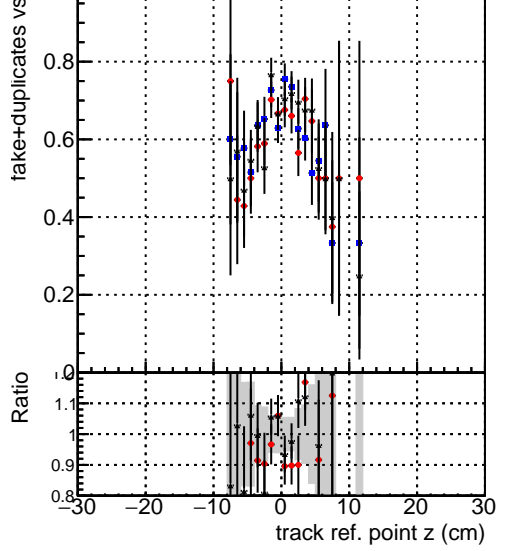

Efficiency vs vertpos**fake+duplicates vs vert r**

—●—	DQM_V0001_R000000001_Global_CMSSW_ckfPU50_RECO
—●—	DQM_V0001_R000000001_Global_CMSSW_mkFitPU50LowPtQuad_RECO
—●—	DQM_V0001_R000000001_Global_CMSSW_LowptQnoclean_RECO

Efficiency vs vert z**fake+duplicates vs vert z****Efficiency vs. sim PV z****fake+duplicates vs Sim. PV z**