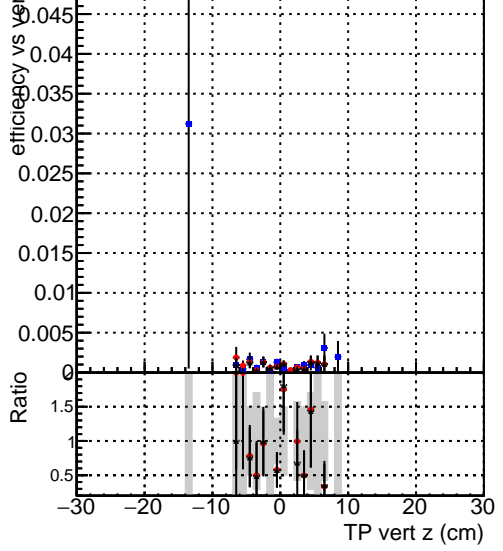

Efficiency vs vertpos**fake+duplicates vs vert r**

—●—	DQM_V0001_R000000001_Global_CMSSW_ckfPU50_RECO
—●—	DQM_V0001_R000000001_Global_CMSSW_mkFitPU50LowPtQuad_RECO
—●—	DQM_V0001_R000000001_Global_CMSSW_LowptQnoclean_RECO

Efficiency vs vert z**fake+duplicates vs vert z****Efficiency vs. sim PV z****fake+duplicates vs Sim. PV z**