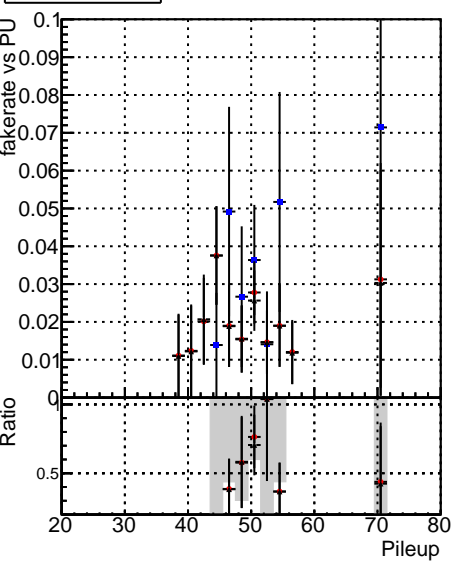

Fake rate vs dr**Duplicates Rate vs dr****Pileup rate vs dr**

█	DQM_V0001_R000000001	Global	CMSSW_ckfPU50_RECO
█	DQM_V0001_R000000001	Global	CMSSW_mkFitPU50LowPtQuad_RECO
█	DQM_V0001_R000000001	Global	CMSSW_LowPtQnoclean_RECO

Fake rate vs**Fake rate vs pu****Duplicates Rate vs pu****Pileup rate vs pu**