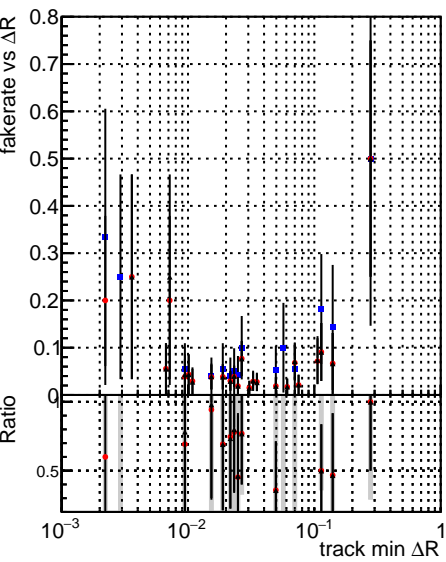

Fake rate vs dr**Duplicates Rate vs dr****Pileup rate vs dr**

█	DQM_V0001_R000000001	Global	CMSSW_ckfPU50_RECO
█	DQM_V0001_R000000001	Global	CMSSW_mkFitPU50LowPtQuad_RECO
█	DQM_V0001_R000000001	Global	CMSSW_LowPtQnoclean_RECO

Fake rate vs**Fake rate vs pu****Duplicates Rate vs pu****Pileup rate vs pu**