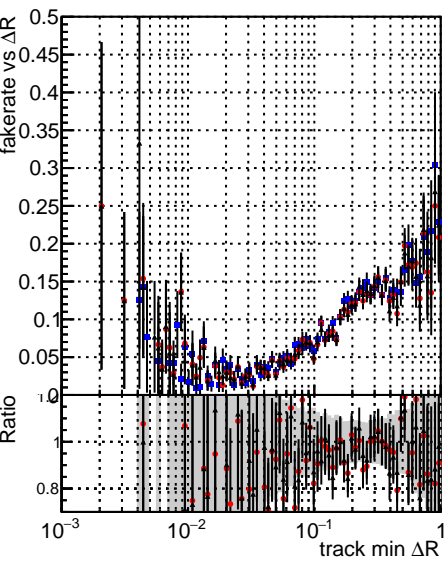

Fake rate vs dr**Duplicates Rate vs dr****Pileup rate vs dr**

█	DQM_V0001_R000000001	Global	CMSSW_ckfPU50_RECO
█	DQM_V0001_R000000001	Global	CMSSW_mkFitPU50LowPtQuad_RECO
█	DQM_V0001_R000000001	Global	CMSSW_LowptQnoclean_RECO

Fake rate vs**Fake rate vs pu****Duplicates Rate vs pu****Pileup rate vs pu**