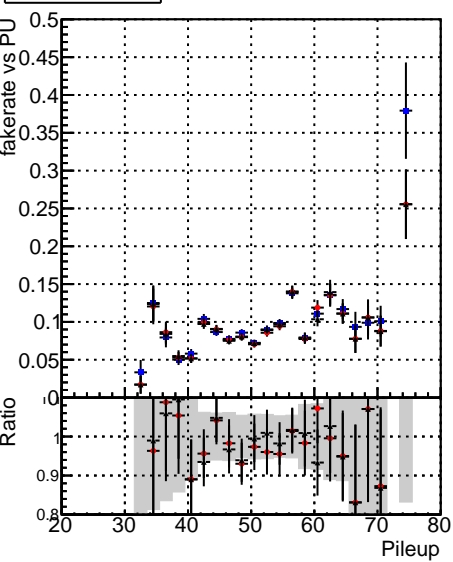

Fake rate vs dr**Duplicates Rate vs dr****Pileup rate vs dr**

█	DQM_V0001_R000000001	Global	CMSSW_ckfPU50_RECO
█	DQM_V0001_R000000001	Global	CMSSW_mkFitPU50LowPtQuad_RECO
█	DQM_V0001_R000000001	Global	CMSSW_LowptQnoclean_RECO

Fake rate vs**Fake rate vs pu****Duplicates Rate vs pu****Pileup rate vs pu**