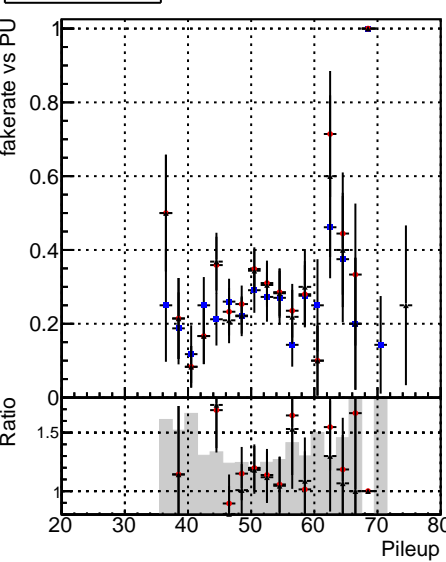

Fake rate vs dr**Duplicates Rate vs dr****Pileup rate vs dr**

█	DQM_V0001_R000000001	Global	CMSSW_ckfPU50_RECO
█	DQM_V0001_R000000001	Global	CMSSW_mkFitPU50LowPtQuad_RECO
█	DQM_V0001_R000000001	Global	CMSSW_LowPtQnoclean_RECO

Fake rate vs**Fake rate vs pu****Duplicates Rate vs pu****Pileup rate vs pu**