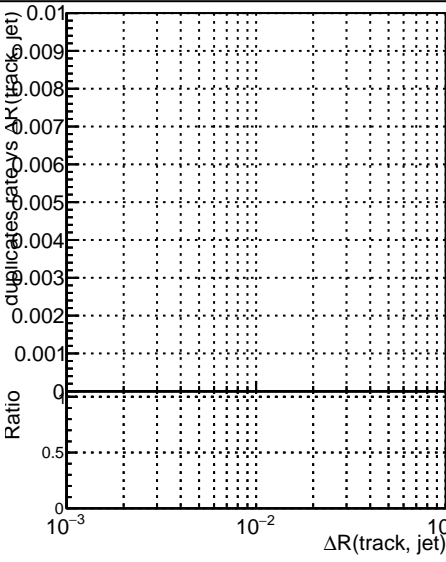

Fake rate vs