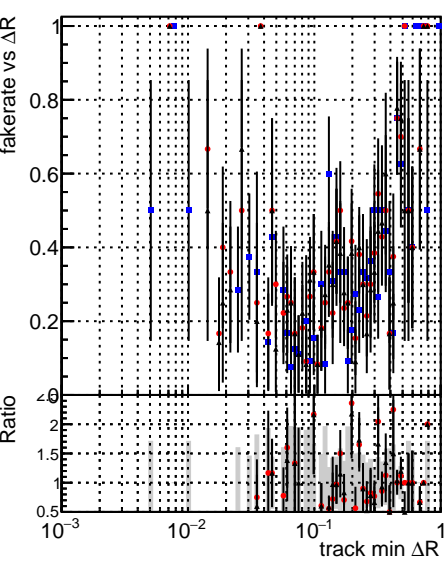

Fake rate vs dr**Duplicates Rate vs dr****Pileup rate vs dr**

█	DQM_V0001_R000000001	Global	CMSSW_ckfPU50_RECO
█	DQM_V0001_R000000001	Global	CMSSW_mkFitPU50LowPtQuad_RECO
█	DQM_V0001_R000000001	Global	CMSSW_LowPtQnoclean_RECO

Fake rate vs**Fake rate vs pu****Duplicates Rate vs pu****Pileup rate vs pu**