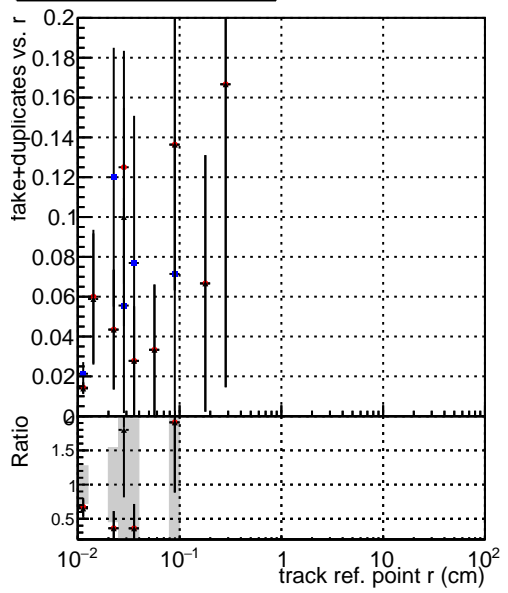

fake+duplicates vs vert r

—●—	DQM_V0001_R000000001_Global_CMSSW_ckfPU50_RECO
—●—	DQM_V0001_R000000001_Global_CMSSW_mkFitPU50LowPtQuad_RECO
—●—	DQM_V0001_R000000001_Global_CMSSW_LowptQnoclean_RECO

**fake+duplicates vs Sim. PV z**