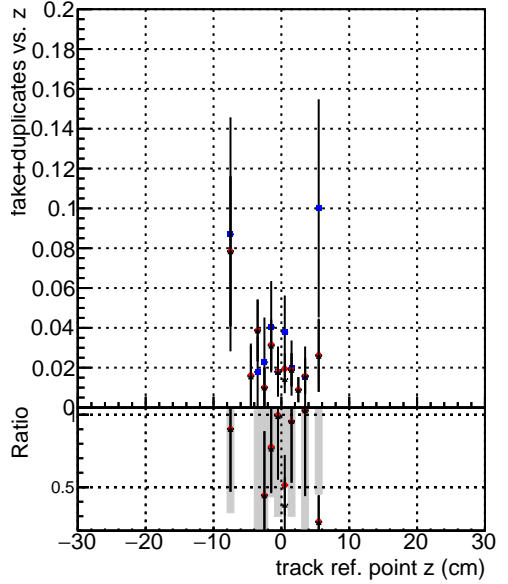

fake+duplicates vs vert r

—●—	DQM_V0001_R000000001_Global_CMSSW_ckfPU50_RECO
—●—	DQM_V0001_R000000001_Global_CMSSW_mkFitPU50LowPtQuad_RECO
—●—	DQM_V0001_R000000001_Global_CMSSW_LowptQnoclean_RECO

**fake+duplicates vs Sim. PV z**