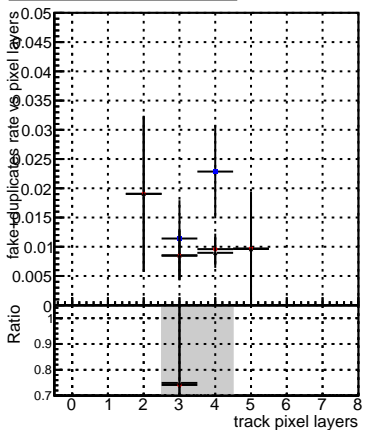

fake+duplicates vs hits

■ DQM_V0001_R000000001_Global_CMSSW_ckfPU50_RECO
● DQM_V0001_R000000001_Global_CMSSW_mkFitPU50LowPtQuad_RECO
▲ DQM_V0001_R000000001_Global_CMSSW_LowPtQnoclean_RECO

**fake+duplicates vs pixel layers****fake+duplicates vs 3D layers**