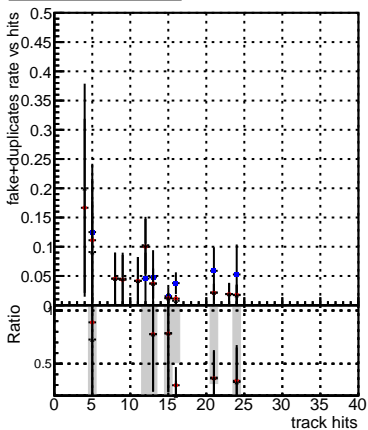

fake+duplicates vs hits

■ DQM_V0001_R000000001_Global_CMSSW_ckfPU50_RECO
● DQM_V0001_R000000001_Global_CMSSW_mkFitPU50LowPtQuad_RECO
▲ DQM_V0001_R000000001_Global_CMSSW_LowPtQnoclean_RECO

**fake+duplicates vs pixel layers****fake+duplicates vs 3D layers**