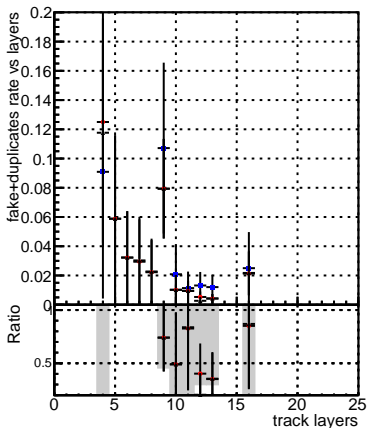

fake+duplicates vs hits

■ DQM_V0001_R000000001_Global_CMSSW_ckfPU50_RECO
● DQM_V0001_R000000001_Global_CMSSW_mkFitPU50LowPtQuad_RECO
▲ DQM_V0001_R000000001_Global_CMSSW_LowPtQnoclean_RECO

**fake+duplicates vs pixel layers****fake+duplicates vs 3D layers**