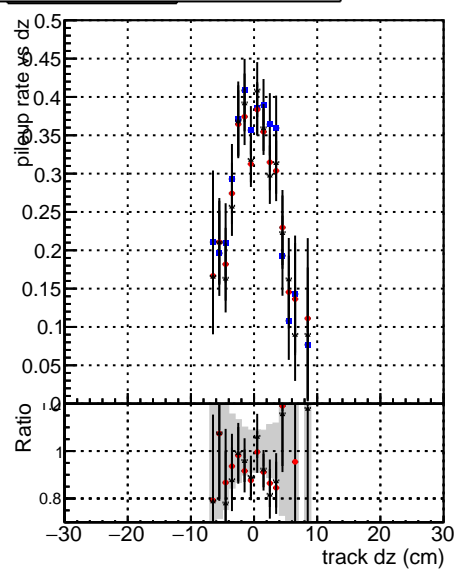

Fake rate vs dxy**Duplicates Rate vs Dxy****Pileup rate vs dxy****Fake rate vs dz****Duplicates Rate vs Dzy****Pileup rate vs dzy**

| | | | | |
|-----|-----------|------------|--------|-----------------------------|
| —●— | DGM_V0001 | R000000001 | Global | CMSSW_ckFP50_RECO |
| —●— | DGM_V0001 | R000000001 | Global | CMSSW_InfFP50LowPtQuad_RECO |
| —●— | DGM_V0001 | R000000001 | Global | CMSSW_LowPtQclean_RECO |