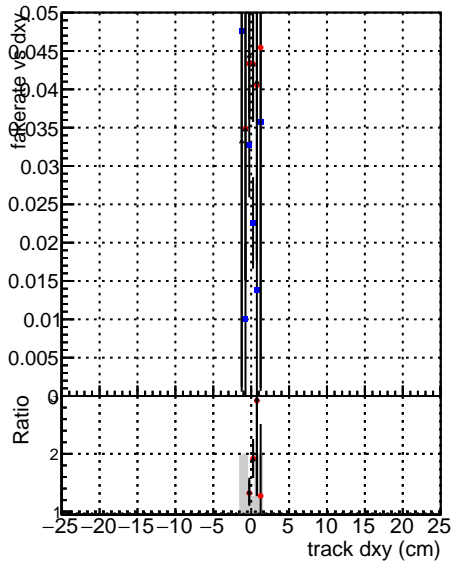

Fake rate vs dxy**Duplicates Rate vs Dxy****Pileup rate vs dxy****Fake rate vs dz****Duplicates Rate vs Dzy****Pileup rate vs dzy**

| | | | | |
|-----|-----------|------------|--------|-----------------------------|
| —●— | DGM_V0001 | R000000001 | Global | CMSSW_ckFP50_RECO |
| —●— | DGM_V0001 | R000000001 | Global | CMSSW_InfFP50LowPtQuad_RECO |
| —●— | DGM_V0001 | R000000001 | Global | CMSSW_LowPtQclean_RECO |