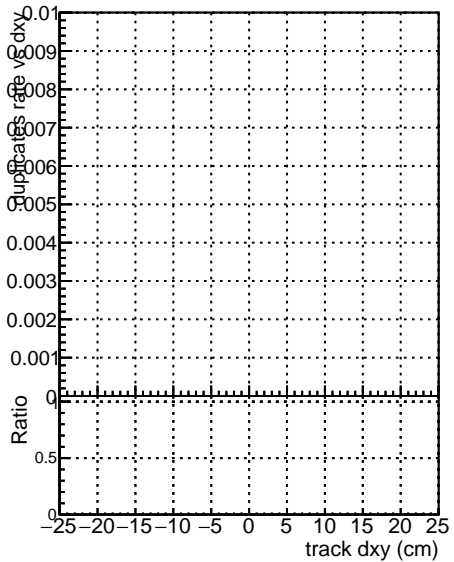

Fake rate vs dxy**Duplicates Rate vs Dxy****Pileup rate vs dxy****Fake rate vs dz****Duplicates Rate vs Dzy****Pileup rate vs dzy**

| | | | | |
|-----|-----------|------------|--------|-----------------------------|
| —●— | DGM_V0001 | R000000001 | Global | CMSSW_ckFP50_RECO |
| —●— | DGM_V0001 | R000000001 | Global | CMSSW_InfFP50LowPtQuad_RECO |
| —●— | DGM_V0001 | R000000001 | Global | CMSSW_LowPtQclean_RECO |