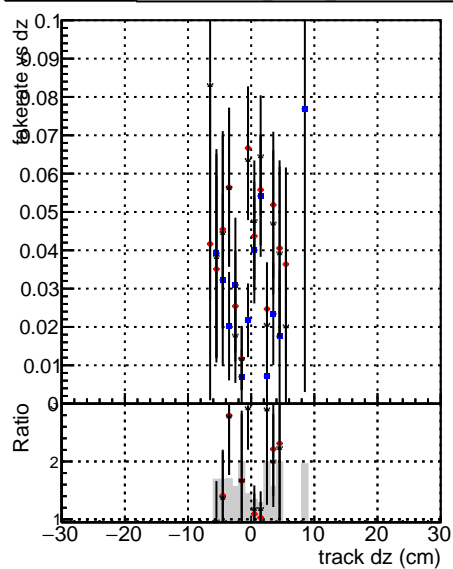

Fake rate vs dxy**Duplicates Rate vs Dxy****Pileup rate vs dxy****Fake rate vs dz****Duplicates Rate vs Dzy****Pileup rate vs dzy**

| | | | | |
|-----|-----------|------------|--------|-----------------------------|
| —●— | DGM_V0001 | R000000001 | Global | CMSSW_ckFP50_RECO |
| —●— | DGM_V0001 | R000000001 | Global | CMSSW_InfFP50LowPtQuad_RECO |
| —●— | DGM_V0001 | R000000001 | Global | CMSSW_LowPtQclean_RECO |