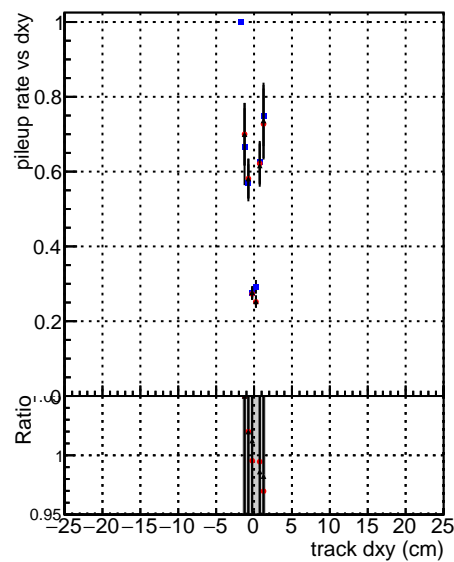

Fake rate vs dxy**Duplicates Rate vs Dxy****Pileup rate vs dxy****Fake rate vs dz****Duplicates Rate vs Dzy****Pileup rate vs dzy**

| | | | | |
|-----|-----------|------------|--------|-----------------------------|
| —●— | DGM_V0001 | R000000001 | Global | CMSSW_ckFP50_RECO |
| —●— | DGM_V0001 | R000000001 | Global | CMSSW_InfFP50LowPtQuad_RECO |
| —●— | DGM_V0001 | R000000001 | Global | CMSSW_LowPtQclean_RECO |