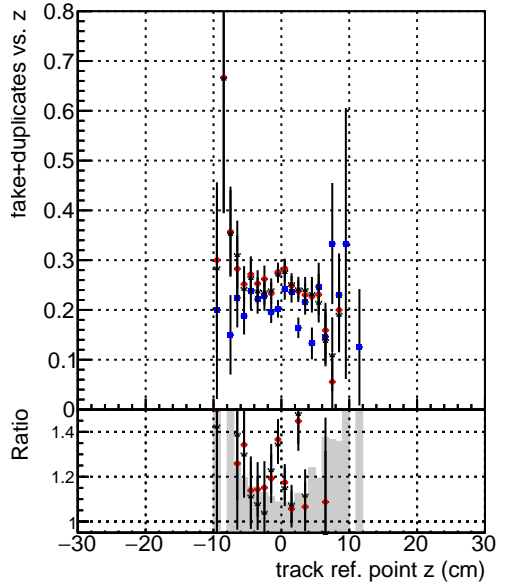

fake+duplicates vs vert r

—●—	DQM_V0001_R000000001_Global_CMSSW_ckfPU50_RECO
—●—	DQM_V0001_R000000001_Global_CMSSW_mkFitPU50LowPtQuad_RECO
—●—	DQM_V0001_R000000001_Global_CMSSW_LowptQnoclean_RECO

**fake+duplicates vs Sim. PV z**