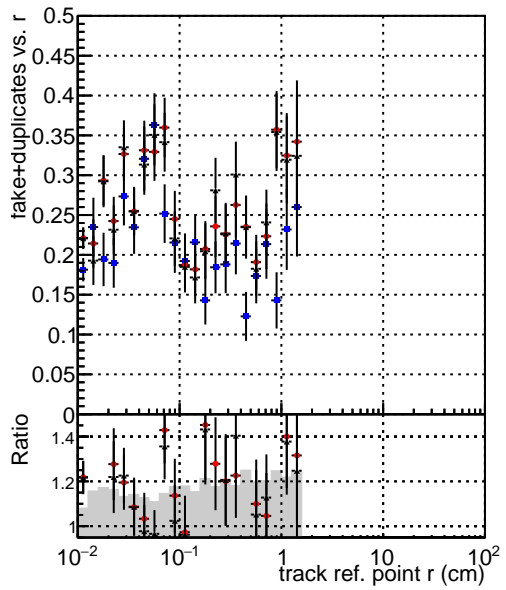

fake+duplicates vs vert r

—●—	DQM_V0001_R000000001_Global_CMSSW_ckfPU50_RECO
—●—	DQM_V0001_R000000001_Global_CMSSW_mkFitPU50LowPtQuad_RECO
—●—	DQM_V0001_R000000001_Global_CMSSW_LowptQnoclean_RECO

**fake+duplicates vs Sim. PV z**