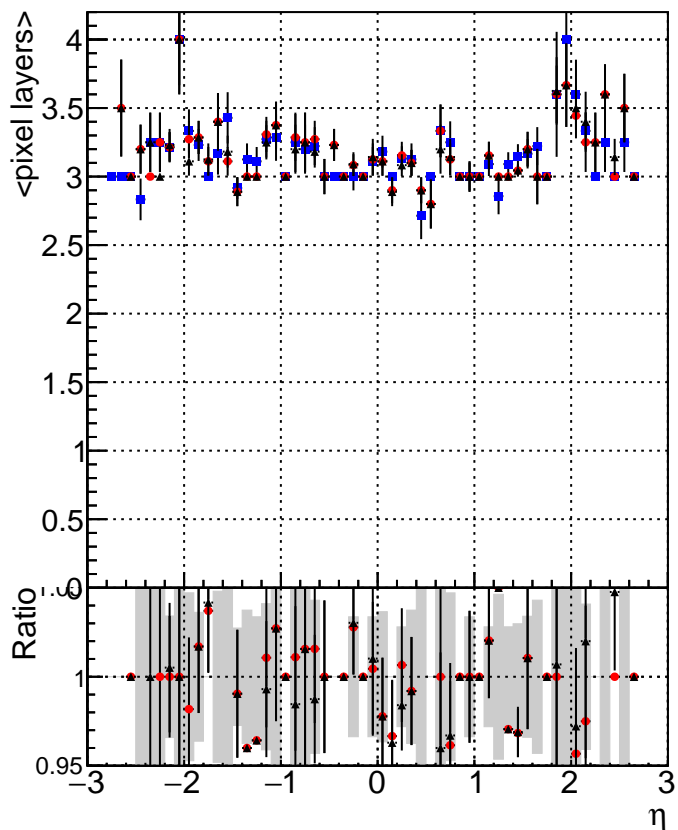

mean # PXL hits vs eta

mean # PXL Layers with measurement vs eta

mean # STRIP hits v

- DQM_V0001_R000000001_Global_CMSSW_ckfPU50_RECO
- DQM_V0001_R000000001_Global_CMSSW_mkFitPU50LowPtQuad_RECO
- ▲ DQM_V0001_R000000001_Global_CMSSW_LowptQnoclean_RECO