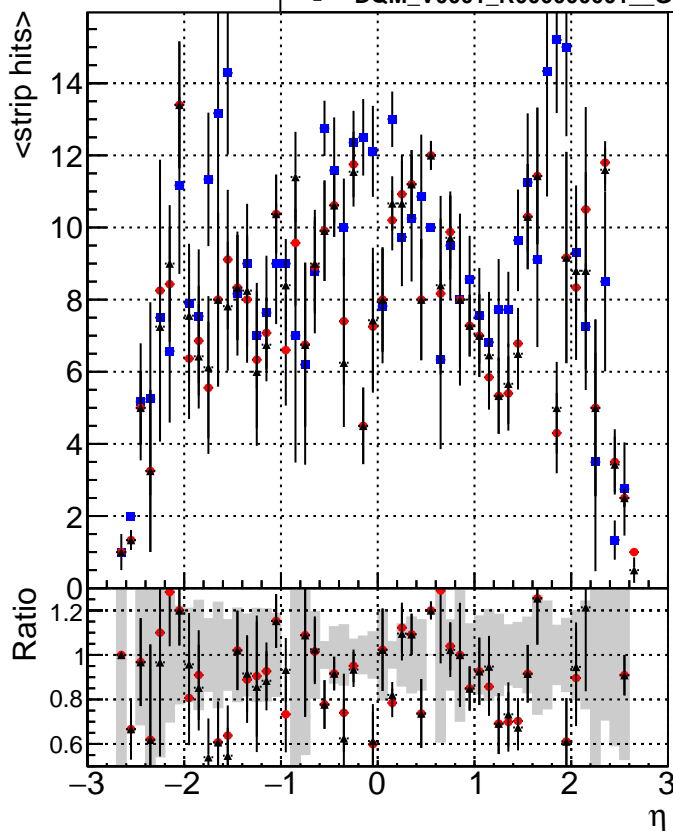

mean # PXL hits vs eta

mean # PXL Layers with measurement vs eta

mean # STRIP hits v

- DQM_V0001_R000000001_Global_CMSSW_ckfPU50_RECO
- DQM_V0001_R000000001_Global_CMSSW_mkFitPU50LowPtQuad_RECO
- ▲ DQM_V0001_R000000001_Global_CMSSW_LowptQnoclean_RECO