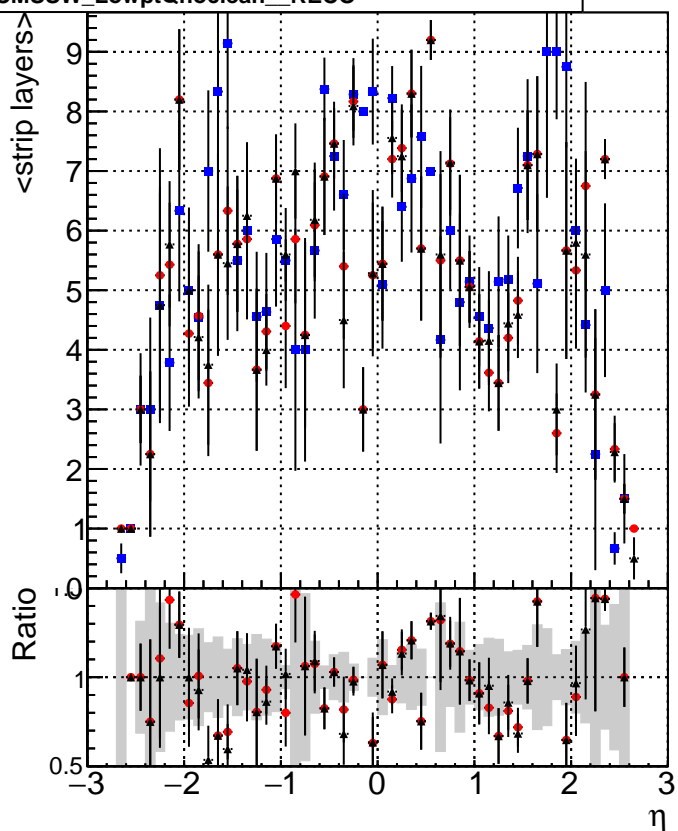

mean # PXL hits vs eta

mean # PXL Layers with measurement vs eta

mean # STRIP hits v

- DQM_V0001_R000000001_Global_CMSSW_ckfPU50_RECO
- DQM_V0001_R000000001_Global_CMSSW_mkFitPU50LowPtQuad_RECO
- ▲ DQM_V0001_R000000001_Global_CMSSW_LowptQnoclean_RECO