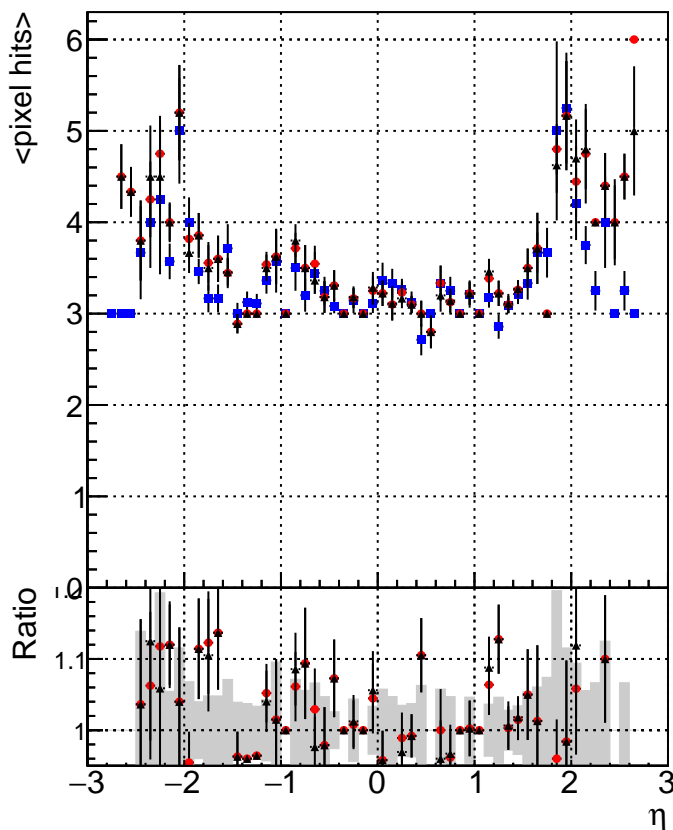

mean # PXL hits vs eta

mean # PXL Layers with measurement vs eta

mean # STRIP hits v

- DQM_V0001_R000000001_Global_CMSSW_ckfPU50_RECO
- DQM_V0001_R000000001_Global_CMSSW_mkFitPU50LowPtQuad_RECO
- ▲ DQM_V0001_R000000001_Global_CMSSW_LowptQnoclean_RECO