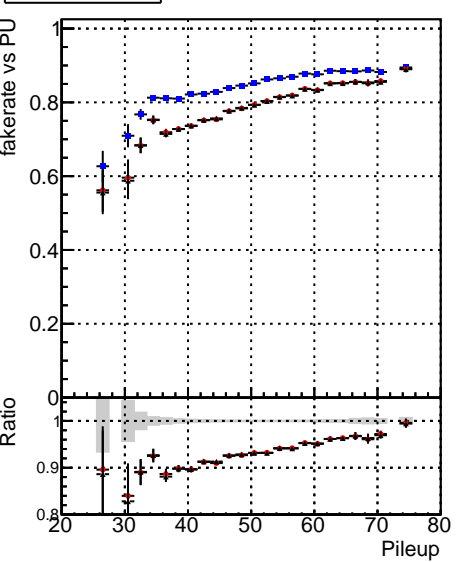

Fake rate vs dr**Duplicates Rate vs dr****Pileup rate vs dr**

█	DQM_V0001_R000000001	Global	CMSSW_ckfPU50_RECO
█	DQM_V0001_R000000001	Global	CMSSW_mkFitPU50LowPtQuad_RECO
█	DQM_V0001_R000000001	Global	CMSSW_LowptQnoclean_RECO

Fake rate vs**Fake rate vs pu****Duplicates Rate vs pu****Pileup rate vs pu**