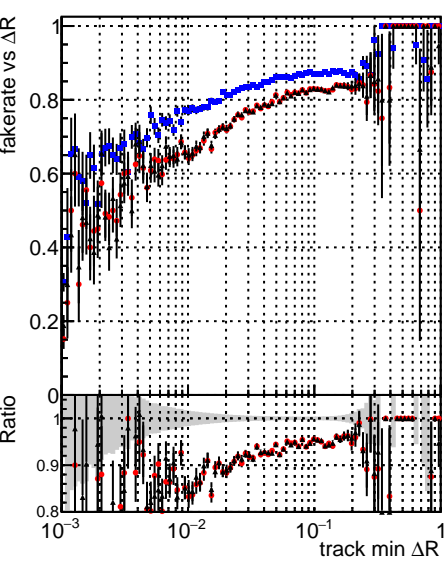

Fake rate vs dr**Duplicates Rate vs dr****Pileup rate vs dr**

█	DQM_V0001_R000000001	Global	CMSSW_ckfPU50_RECO
█	DQM_V0001_R000000001	Global	CMSSW_mkFitPU50LowPtQuad_RECO
█	DQM_V0001_R000000001	Global	CMSSW_LowptQnoclean_RECO

Fake rate vs**Fake rate vs pu****Duplicates Rate vs pu****Pileup rate vs pu**