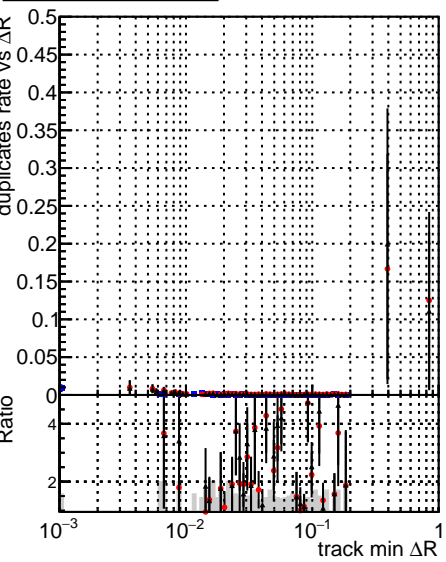

Fake rate vs dr**Duplicates Rate vs dr****Pileup rate vs dr**

█	DQM_V0001_R000000001	Global	CMSSW_ckfPU50_RECO
█	DQM_V0001_R000000001	Global	CMSSW_mkFitPU50LowPtQuad_RECO
█	DQM_V0001_R000000001	Global	CMSSW_LowptQnoclean_RECO

Fake rate vs**Fake rate vs pu****Duplicates Rate vs pu****Pileup rate vs pu**