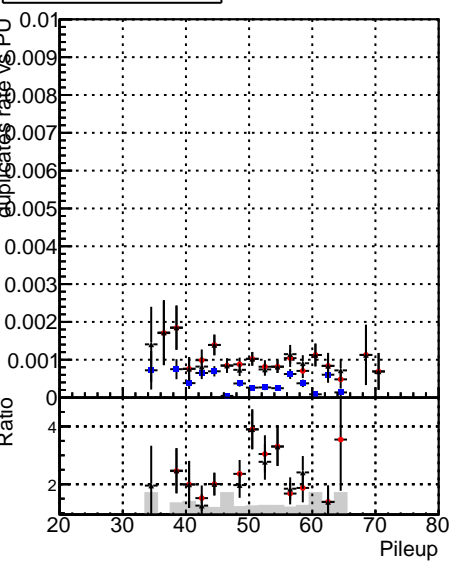

Fake rate vs dr**Duplicates Rate vs dr****Pileup rate vs dr**

█	DQM_V0001_R000000001	Global	CMSSW_ckfPU50_RECO
█	DQM_V0001_R000000001	Global	CMSSW_mkFitPU50LowPtQuad_RECO
█	DQM_V0001_R000000001	Global	CMSSW_LowptQnoclean_RECO

Fake rate vs**Fake rate vs pu****Duplicates Rate vs pu****Pileup rate vs pu**