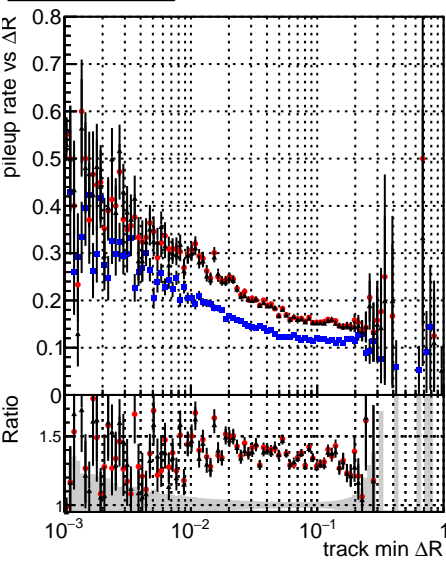

Fake rate vs dr**Duplicates Rate vs dr****Pileup rate vs dr**

█	DQM_V0001_R000000001	Global	CMSSW_ckfPU50_RECO
█	DQM_V0001_R000000001	Global	CMSSW_mkFitPU50LowPtQuad_RECO
█	DQM_V0001_R000000001	Global	CMSSW_LowptQnoclean_RECO

Fake rate vs**Fake rate vs pu****Duplicates Rate vs pu****Pileup rate vs pu**