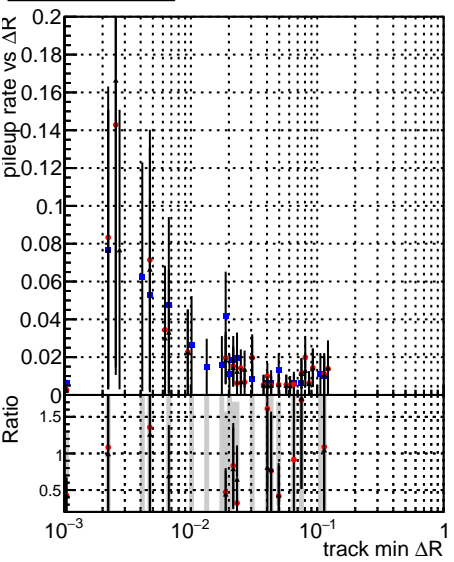

Fake rate vs dr**Duplicates Rate vs dr****Pileup rate vs dr**

| | | | |
|---|----------------------|--------|-------------------------------|
| █ | DQM_V0001_R000000001 | Global | CMSSW_ckfPU50_RECO |
| █ | DQM_V0001_R000000001 | Global | CMSSW_mkFitPU50LowPtQuad_RECO |
| █ | DQM_V0001_R000000001 | Global | CMSSW_LowPtQnoclean_RECO |

Fake rate vs**Fake rate vs pu****Duplicates Rate vs pu****Pileup rate vs pu**