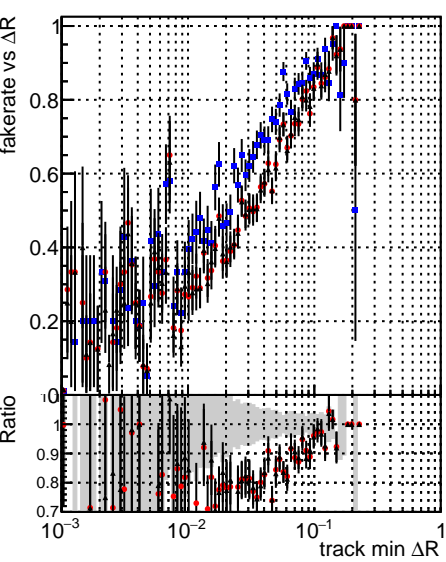

Fake rate vs dr**Duplicates Rate vs dr****Pileup rate vs dr**

| | | | |
|---|----------------------|--------|-------------------------------|
| █ | DQM_V0001_R000000001 | Global | CMSSW_ckfPU50_RECO |
| █ | DQM_V0001_R000000001 | Global | CMSSW_mkFitPU50LowPtQuad_RECO |
| █ | DQM_V0001_R000000001 | Global | CMSSW_LowPtQnoclean_RECO |

Fake rate vs**Fake rate vs pu****Duplicates Rate vs pu****Pileup rate vs pu**