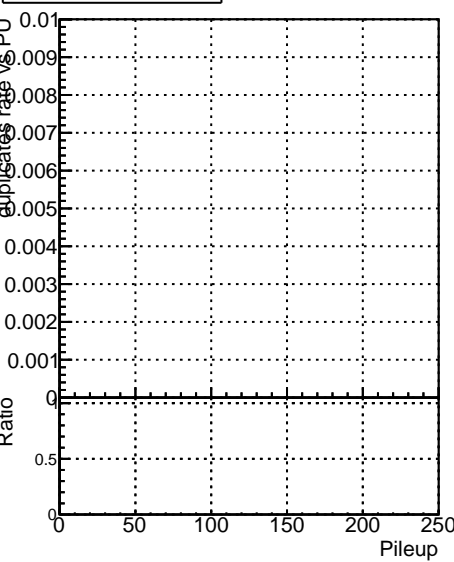

Duplicates Rate vs pu