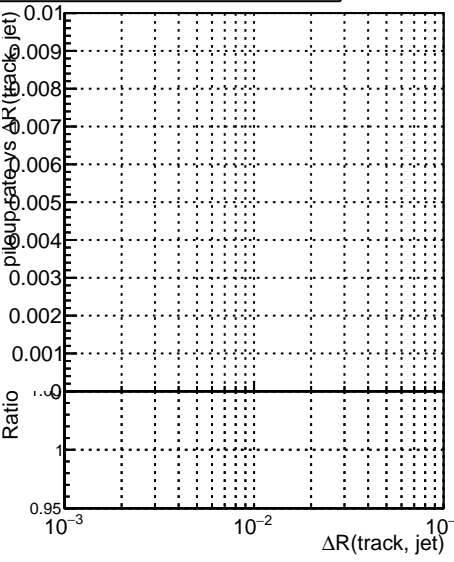

Fake rate vs