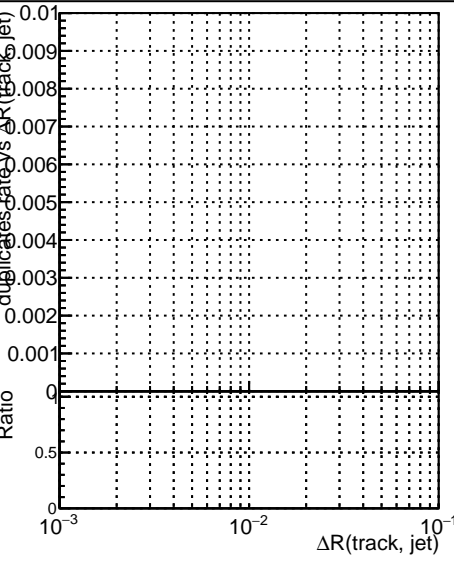

Fake rate vs