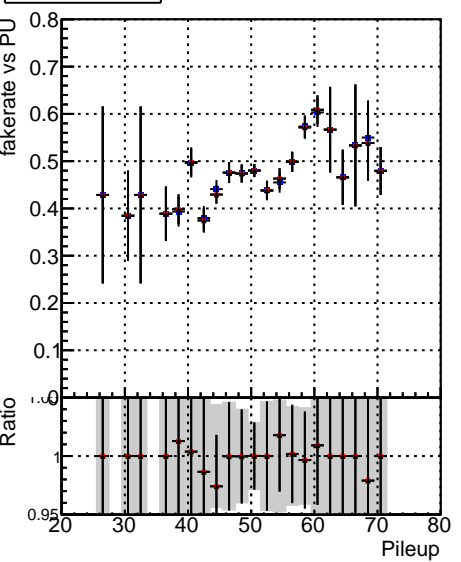

Fake rate vs dr**Duplicates Rate vs dr****Pileup rate vs dr**

| | | | |
|---|----------------------|--------|-------------------------------|
| █ | DQM_V0001_R000000001 | Global | CMSSW_ckfPU50_RECO |
| █ | DQM_V0001_R000000001 | Global | CMSSW_mkFitPU50LowPtQuad_RECO |
| █ | DQM_V0001_R000000001 | Global | CMSSW_LowPtQnoclean_RECO |

Fake rate vs**Fake rate vs pu****Duplicates Rate vs pu****Pileup rate vs pu**