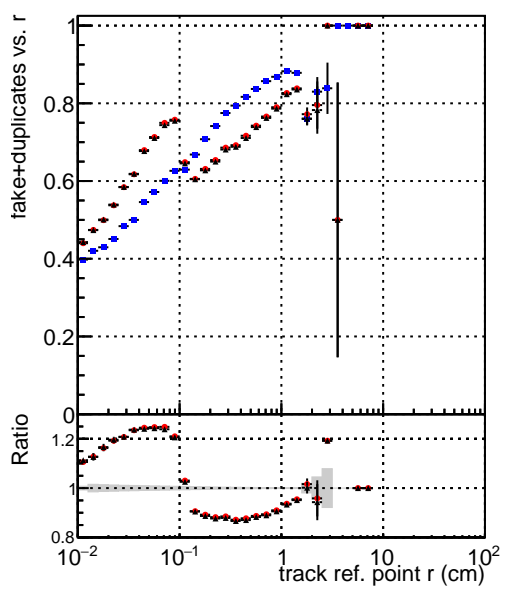

Efficiency vs vertpos**fake+duplicates vs vert r****Efficiency vs vert z****fake+duplicates vs Sim. PV z****Efficiency vs. sim PV z****fake+duplicates vs Sim. PV z**

◆ DQM_V0001_R000000001_Global_CMSSW_ckfPU50_RECO
◆ DQM_V0001_R000000001_Global_CMSSW_mkFitPU50LowPtQuad_RECO
◆ DQM_V0001_R000000001_Global_CMSSW_LowptQnoclean_RECO