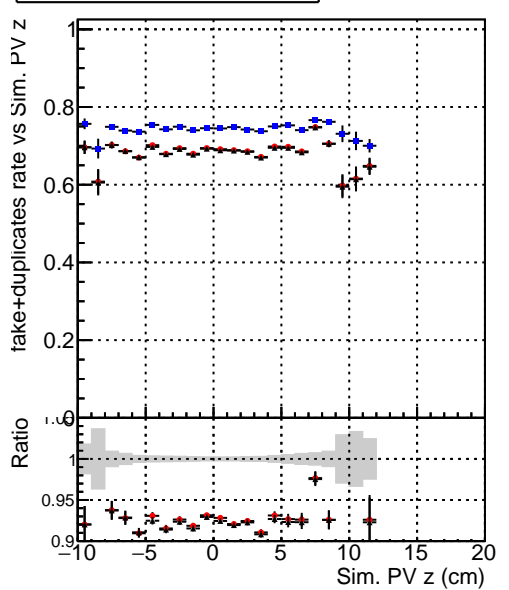

Efficiency vs vertpos**fake+duplicates vs vert r****Efficiency vs vert z****fake+duplicates vs Sim. PV z****Efficiency vs. sim PV z****fake+duplicates vs Sim. PV z**

◆ DQM_V0001_R000000001_Global_CMSSW_ckfPU50_RECO
◆ DQM_V0001_R000000001_Global_CMSSW_mkFitPU50LowPtQuad_RECO
◆ DQM_V0001_R000000001_Global_CMSSW_LowptQnoclean_RECO