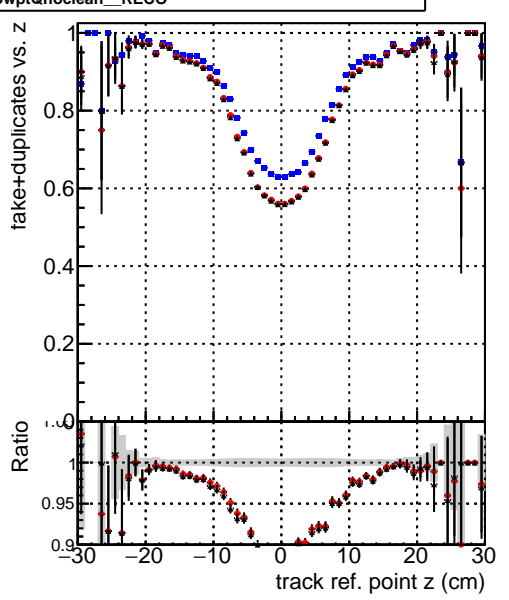

Efficiency vs vertpos**fake+duplicates vs vert r****Efficiency vs vert z****fake+duplicates vs Sim. PV z****Efficiency vs. sim PV z****fake+duplicates vs Sim. PV z**

◆ DQM_V0001_R000000001_Global_CMSSW_ckfPU50_RECO
◆ DQM_V0001_R000000001_Global_CMSSW_mkFitPU50LowPtQuad_RECO
◆ DQM_V0001_R000000001_Global_CMSSW_LowptQnoclean_RECO