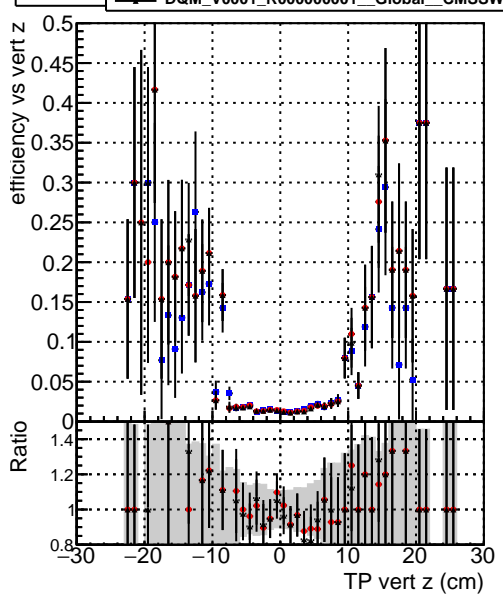

Efficiency vs vertpos**fake+duplicates vs vert r****Efficiency vs vert z****fake+duplicates vs Sim. PV z****Efficiency vs. sim PV z****fake+duplicates vs Sim. PV z**

◆ DQM_V0001_R000000001_Global_CMSSW_ckfPU50_RECO
◆ DQM_V0001_R000000001_Global_CMSSW_mkFitPU50LowPtQuad_RECO
◆ DQM_V0001_R000000001_Global_CMSSW_LowptQnoclean_RECO