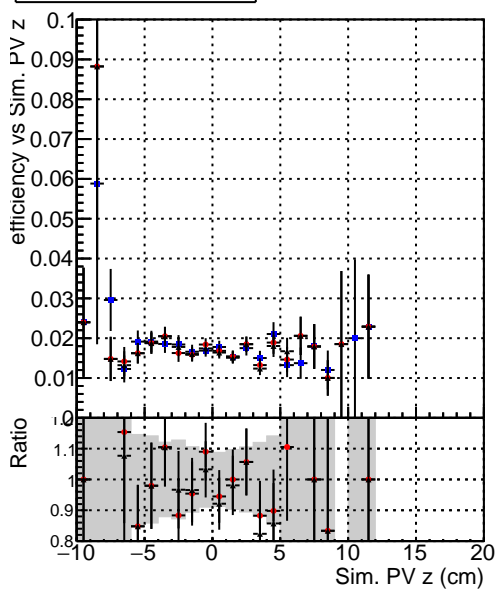

Efficiency vs vertpos**fake+duplicates vs vert r****Efficiency vs vert z****fake+duplicates vs Sim. PV z****Efficiency vs. sim PV z****fake+duplicates vs Sim. PV z**

◆ DQM_V0001_R000000001_Global_CMSSW_ckfPU50_RECO
◆ DQM_V0001_R000000001_Global_CMSSW_mkFitPU50LowPtQuad_RECO
◆ DQM_V0001_R000000001_Global_CMSSW_LowptQnoclean_RECO