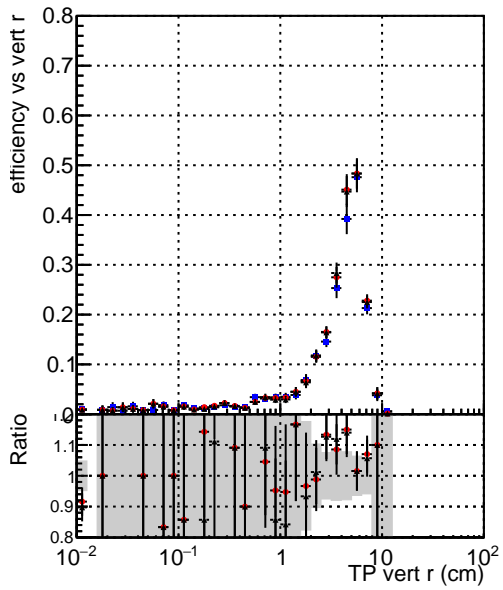

Efficiency vs vertpos**fake+duplicates vs vert r****Efficiency vs vert z****fake+duplicates vs Sim. PV z****Efficiency vs. sim PV z****fake+duplicates vs Sim. PV z**

◆ DQM_V0001_R000000001_Global_CMSSW_ckfPU50_RECO
◆ DQM_V0001_R000000001_Global_CMSSW_mkFitPU50LowPtQuad_RECO
◆ DQM_V0001_R000000001_Global_CMSSW_LowptQnoclean_RECO