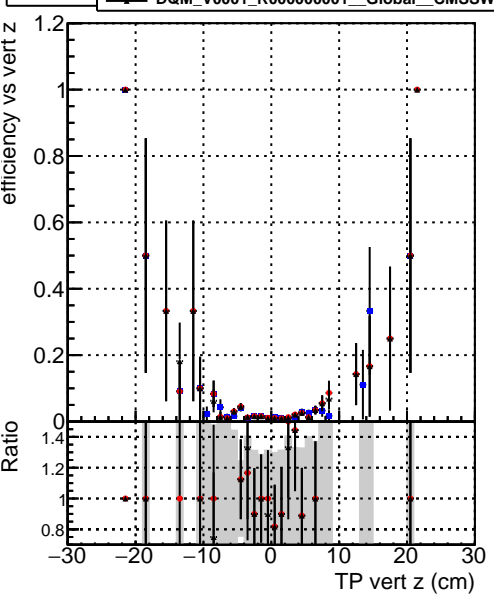

Efficiency vs vertpos

Efficiency vs vert z

- DQM\_V0001\_R000000001\_Global\_CMSSW\_ckfPU50\_RECO
- DQM\_V0001\_R000000001\_Global\_CMSSW\_mkFitPU50LowPtQuad\_RECO
- DQM\_V0001\_R000000001\_Global\_CMSSW\_LowptQnoclean\_RECO

Efficiency vs. sim PV z