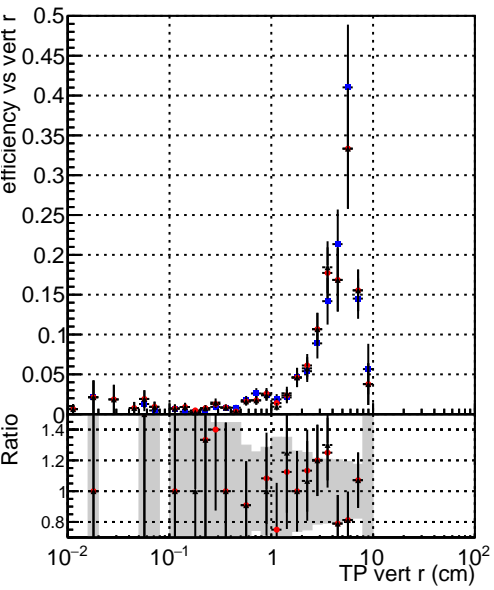

Efficiency vs vertpos

Efficiency vs vert z

- DQM\_V0001\_R000000001\_Global\_CMSSW\_ckfPU50\_RECO
- DQM\_V0001\_R000000001\_Global\_CMSSW\_mkFitPU50LowPtQuad\_RECO
- DQM\_V0001\_R000000001\_Global\_CMSSW\_LowptQnoclean\_RECO

Efficiency vs. sim PV z