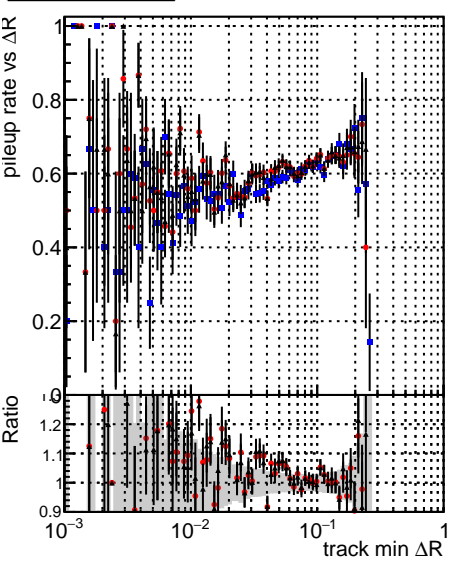

**Fake rate vs dr****Duplicates Rate vs dr****Pileup rate vs dr****Fake rate vs****Duplicates Rate vs****Pileup rate vs**

█	DQM_V0001_R000000001	Global	CMSSW_ckfPU50_RECO
█	DQM_V0001_R000000001	Global	CMSSW_mkFitPU50LowPtQuad_RECO
█	DQM_V0001_R000000001	Global	CMSSW_LowPtQnoclean_RECO

**Fake rate vs pu****Duplicates Rate vs pu****Pileup rate vs pu**