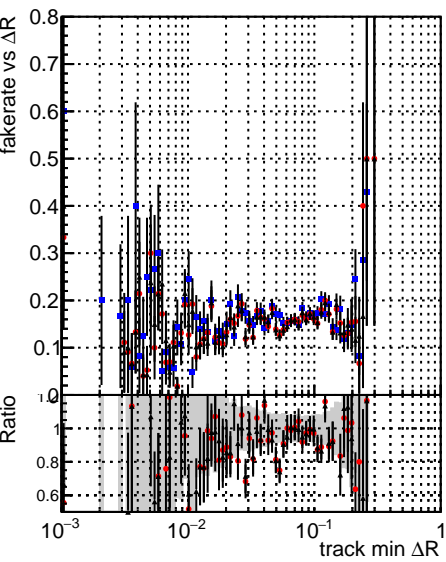

**Fake rate vs dr****Duplicates Rate vs dr****Pileup rate vs dr****Fake rate vs****Duplicates Rate vs****Pileup rate vs**

█	DQM_V0001_R000000001	Global	CMSSW_ckfPU50_RECO
█	DQM_V0001_R000000001	Global	CMSSW_mkFitPU50LowPtQuad_RECO
█	DQM_V0001_R000000001	Global	CMSSW_LowPtQnoclean_RECO

**Fake rate vs pu****Duplicates Rate vs pu****Pileup rate vs pu**