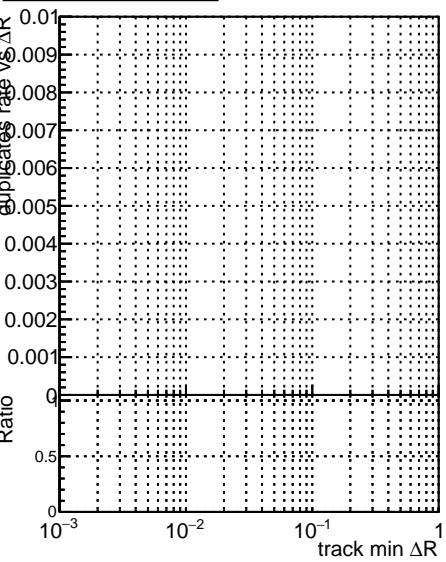

**Fake rate vs dr****Duplicates Rate vs dr****Pileup rate vs dr****Fake rate vs****Duplicates Rate vs****Pileup rate vs**

█	DQM_V0001_R000000001	Global	CMSSW_ckfPU50_RECO
█	DQM_V0001_R000000001	Global	CMSSW_mkFitPU50LowPtQuad_RECO
█	DQM_V0001_R000000001	Global	CMSSW_LowPtQnoclean_RECO

**Fake rate vs pu****Duplicates Rate vs pu****Pileup rate vs pu**