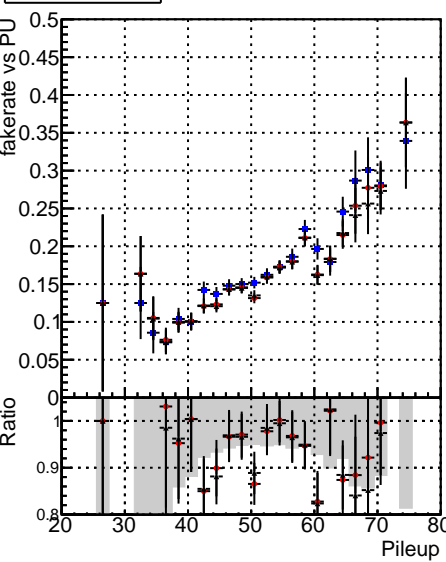

**Fake rate vs dr****Duplicates Rate vs dr****Pileup rate vs dr****Fake rate vs****Duplicates Rate vs****Pileup rate vs**

█	DQM_V0001_R000000001	Global	CMSSW_ckfPU50_RECO
█	DQM_V0001_R000000001	Global	CMSSW_mkFitPU50LowPtQuad_RECO
█	DQM_V0001_R000000001	Global	CMSSW_LowPtQnoclean_RECO

**Fake rate vs pu****Duplicates Rate vs pu****Pileup rate vs pu**