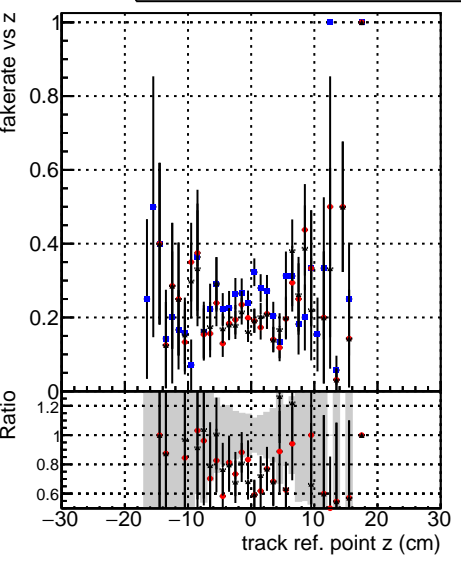

Fake rate vs vertpos**Duplicates Rate vs vertpos****Pileup rate vs vertpos**

—●—	DQM_V0001_R000000001_Global_CMSSW_ckfPU50_RECO
—●—	DQM_V0001_R000000001_Global_CMSSW_mkFitPU50LowPtQuad_RECO
—●—	DQM_V0001_R000000001_Global_CMSSW_LowPtQnoclean_RECO

Fake rate vs v**Duplicates Rate vs v****Pileup rate vs v****Fake rate vs. sim PV z****Duplicates Rate vs sim PV z****Pileup rate vs. sim PV z**