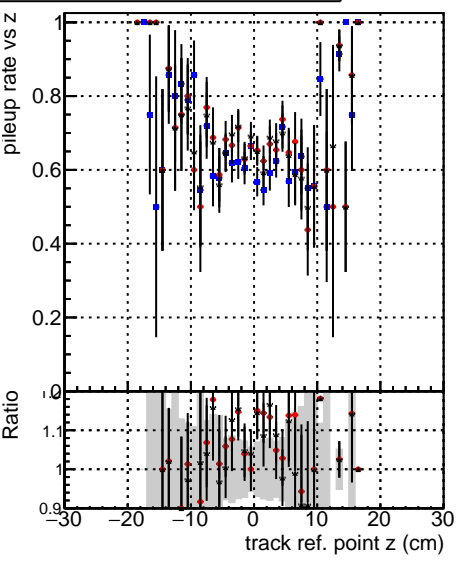

Fake rate vs vertpos**Duplicates Rate vs vertpos****Pileup rate vs vertpos**

—●—	DQM_V0001_R000000001_Global_CMSSW_ckfPU50_RECO
—●—	DQM_V0001_R000000001_Global_CMSSW_mkFitPU50LowPtQuad_RECO
—●—	DQM_V0001_R000000001_Global_CMSSW_LowPtQnoclean_RECO

Fake rate vs v**Duplicates Rate vs v****Pileup rate vs v****Fake rate vs. sim PV z****Duplicates Rate vs sim PV z****Pileup rate vs. sim PV z**