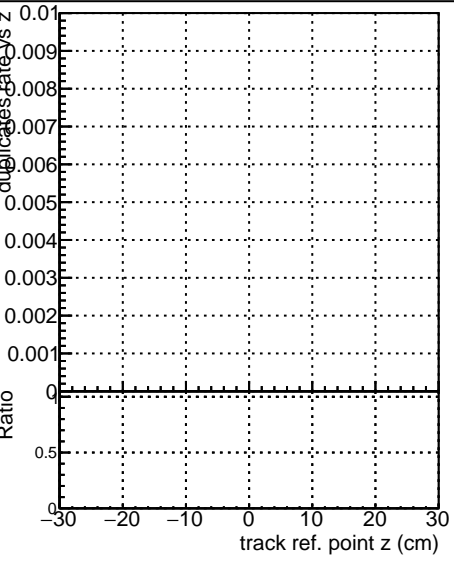

Fake rate vs vertpos**Duplicates Rate vs vertpos****Pileup rate vs vertpos**

—●—	DQM_V0001_R000000001_Global_CMSSW_ckfPU50_RECO
—●—	DQM_V0001_R000000001_Global_CMSSW_mkFitPU50LowPtQuad_RECO
—●—	DQM_V0001_R000000001_Global_CMSSW_LowPtQnoclean_RECO

Fake rate vs v**Duplicates Rate vs v****Pileup rate vs v****Fake rate vs. sim PV z****Duplicates Rate vs sim PV z****Pileup rate vs. sim PV z**