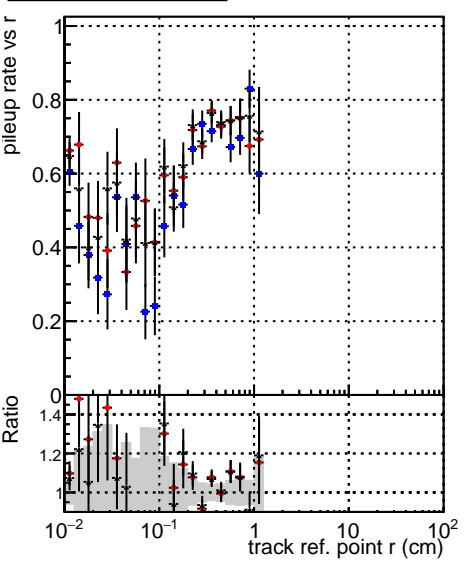

Fake rate vs vertpos**Duplicates Rate vs vertpos****Pileup rate vs vertpos**

—●—	DQM_V0001_R000000001_Global_CMSSW_ckfPU50_RECO
—●—	DQM_V0001_R000000001_Global_CMSSW_mkFitPU50LowPtQuad_RECO
—●—	DQM_V0001_R000000001_Global_CMSSW_LowPtQnoclean_RECO

Fake rate vs v**Duplicates Rate vs v****Pileup rate vs v****Fake rate vs. sim PV z****Duplicates Rate vs sim PV z****Pileup rate vs. sim PV z**