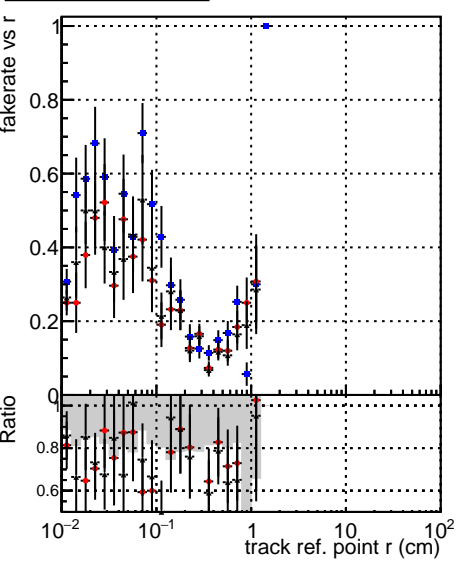

Fake rate vs vertpos**Duplicates Rate vs vertpos****Pileup rate vs vertpos**

—●—	DQM_V0001_R000000001_Global_CMSSW_ckfPU50_RECO
—●—	DQM_V0001_R000000001_Global_CMSSW_mkFitPU50LowPtQuad_RECO
—●—	DQM_V0001_R000000001_Global_CMSSW_LowPtQnoclean_RECO

Fake rate vs v**Duplicates Rate vs v****Pileup rate vs v****Fake rate vs. sim PV z****Duplicates Rate vs sim PV z****Pileup rate vs. sim PV z**