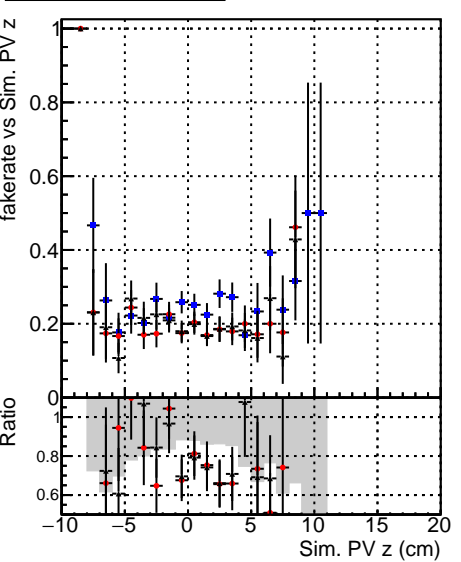

Fake rate vs vertpos**Duplicates Rate vs vertpos****Pileup rate vs vertpos**

—●—	DQM_V0001_R000000001_Global_CMSSW_ckfPU50_RECO
—●—	DQM_V0001_R000000001_Global_CMSSW_mkFitPU50LowPtQuad_RECO
—●—	DQM_V0001_R000000001_Global_CMSSW_LowPtQnoclean_RECO

Fake rate vs v**Duplicates Rate vs v****Pileup rate vs v****Fake rate vs. sim PV z****Duplicates Rate vs sim PV z****Pileup rate vs. sim PV z**