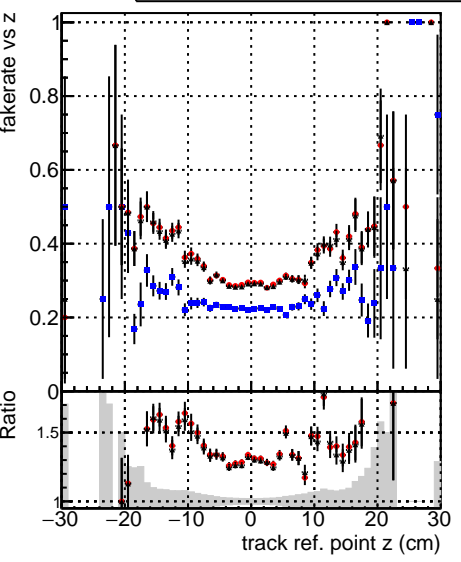

Fake rate vs vertpos**Duplicates Rate vs vertpos****Pileup rate vs vertpos**

—●—	DQM_V0001_R000000001	Global	CMSSW_ckfPU50_RECO
—●—	DQM_V0001_R000000001	Global	CMSSW_mkFitPU50LowPtQuad_RECO
—●—	DQM_V0001_R000000001	Global	CMSSW_LowPtQnoclean_RECO

Fake rate vs v**Duplicates Rate vs v****Pileup rate vs v****Fake rate vs. sim PV z****Duplicates Rate vs sim PV z****Pileup rate vs. sim PV z**