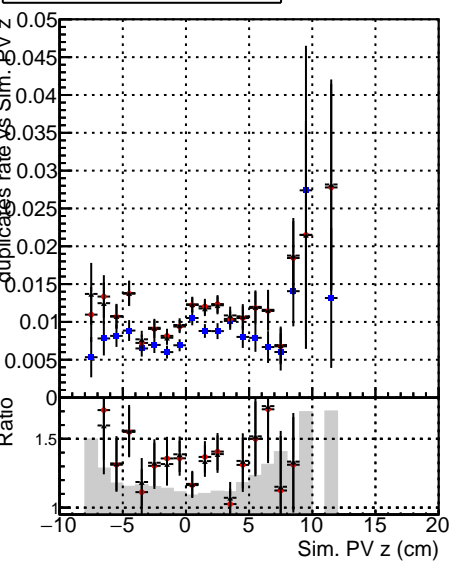

Fake rate vs vertpos**Duplicates Rate vs vertpos****Pileup rate vs vertpos**

—●—	DQM_V0001_R000000001	Global	CMSSW_ckfPU50_RECO
—●—	DQM_V0001_R000000001	Global	CMSSW_mkFitPU50LowPtQuad_RECO
—●—	DQM_V0001_R000000001	Global	CMSSW_LowPtQnoclean_RECO

Fake rate vs v**Duplicates Rate vs v****Pileup rate vs v****Fake rate vs. sim PV z****Duplicates Rate vs sim PV z****Pileup rate vs. sim PV z**