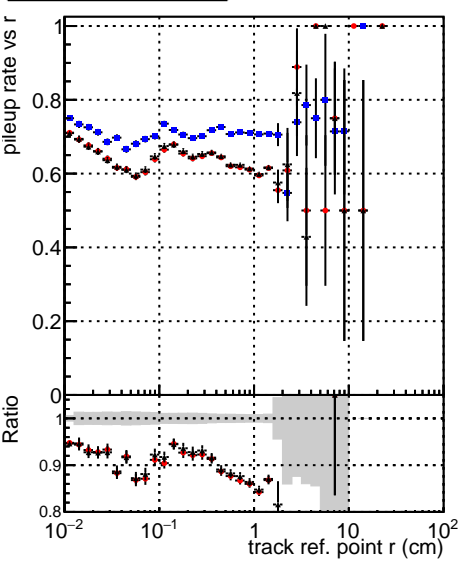

Fake rate vs vertpos**Duplicates Rate vs vertpos****Pileup rate vs vertpos**

—●—	DQM_V0001_R000000001	Global	CMSSW_ckfPU50_RECO
—●—	DQM_V0001_R000000001	Global	CMSSW_mkFitPU50LowPtQuad_RECO
—●—	DQM_V0001_R000000001	Global	CMSSW_LowPtQnoclean_RECO

Fake rate vs v**Duplicates Rate vs v****Pileup rate vs v****Fake rate vs. sim PV z****Duplicates Rate vs sim PV z****Pileup rate vs. sim PV z**