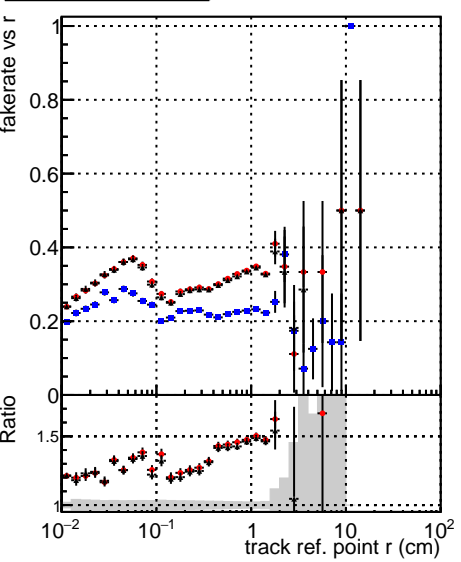

Fake rate vs vertpos**Duplicates Rate vs vertpos****Pileup rate vs vertpos**

—●—	DQM_V0001_R000000001	Global	CMSSW_ckfPU50_RECO
—●—	DQM_V0001_R000000001	Global	CMSSW_mkFitPU50LowPtQuad_RECO
—●—	DQM_V0001_R000000001	Global	CMSSW_LowPtQnoclean_RECO

Fake rate vs v**Duplicates Rate vs v****Pileup rate vs v****Fake rate vs. sim PV z****Duplicates Rate vs sim PV z****Pileup rate vs. sim PV z**