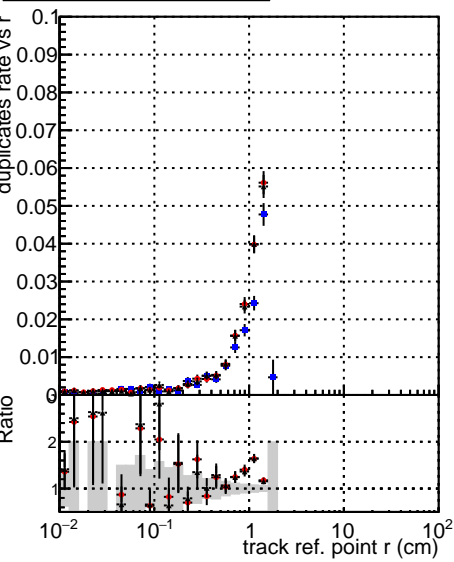

Fake rate vs vertpos**Duplicates Rate vs vertpos****Pileup rate vs vertpos**

—●—	DQM_V0001_R000000001	Global	CMSSW_ckfPU50_RECO
—●—	DQM_V0001_R000000001	Global	CMSSW_mkFitPU50LowPtQuad_RECO
—●—	DQM_V0001_R000000001	Global	CMSSW_LowPtQnoclean_RECO

Fake rate vs v**Duplicates Rate vs v****Pileup rate vs v****Fake rate vs. sim PV z****Duplicates Rate vs sim PV z****Pileup rate vs. sim PV z**