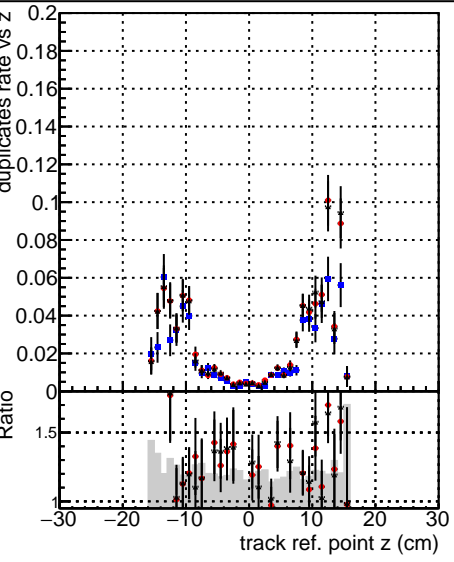

Fake rate vs vertpos**Duplicates Rate vs vertpos****Pileup rate vs vertpos**

—●—	DQM_V0001_R000000001	Global	CMSSW_ckfPU50_RECO
—●—	DQM_V0001_R000000001	Global	CMSSW_mkFitPU50LowPtQuad_RECO
—●—	DQM_V0001_R000000001	Global	CMSSW_LowPtQnoclean_RECO

Fake rate vs v**Duplicates Rate vs v****Pileup rate vs v****Fake rate vs. sim PV z****Duplicates Rate vs sim PV z****Pileup rate vs. sim PV z**