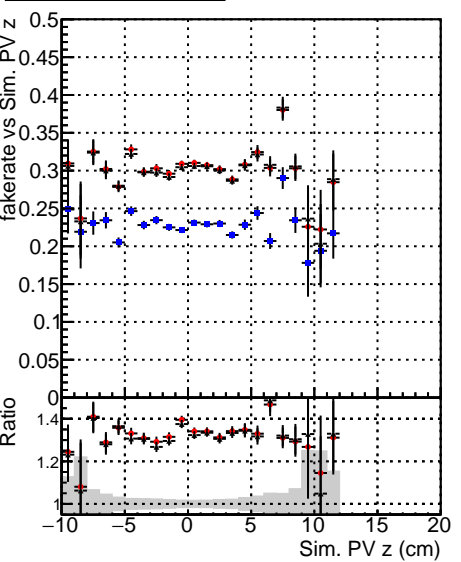

Fake rate vs vertpos**Duplicates Rate vs vertpos****Pileup rate vs vertpos**

—●—	DQM_V0001_R000000001	Global	CMSSW_ckfPU50_RECO
—●—	DQM_V0001_R000000001	Global	CMSSW_mkFitPU50LowPtQuad_RECO
—●—	DQM_V0001_R000000001	Global	CMSSW_LowPtQnoclean_RECO

Fake rate vs v**Duplicates Rate vs v****Pileup rate vs v****Fake rate vs. sim PV z****Duplicates Rate vs sim PV z****Pileup rate vs. sim PV z**