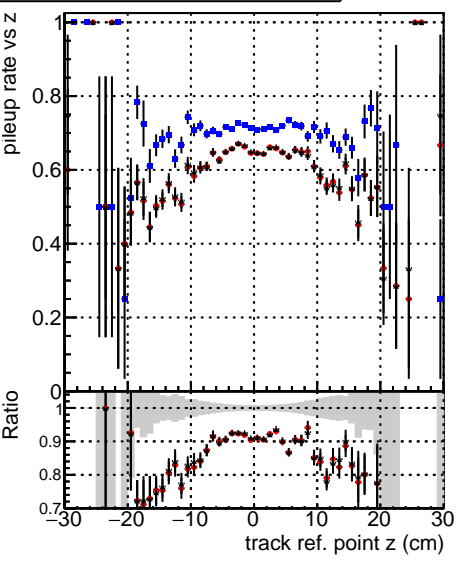

Fake rate vs vertpos**Duplicates Rate vs vertpos****Pileup rate vs vertpos**

—●—	DQM_V0001_R000000001	Global	CMSSW_ckfPU50_RECO
—●—	DQM_V0001_R000000001	Global	CMSSW_mkFitPU50LowPtQuad_RECO
—●—	DQM_V0001_R000000001	Global	CMSSW_LowPtQnoclean_RECO

Fake rate vs v**Duplicates Rate vs v****Pileup rate vs v****Fake rate vs. sim PV z****Duplicates Rate vs sim PV z****Pileup rate vs. sim PV z**