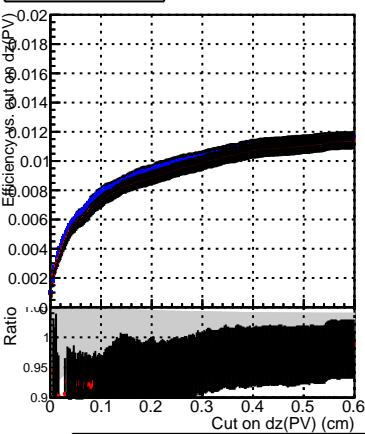

**Efficiency vs. dz (PV)****Efficiency (tracking eff factorized out) vs. dz (PV)****Fake rate**

— DQM\_V0001\_R000000001\_Global\_CMSSW\_ckfPU50\_RECO  
— DQM\_V0001\_R000000001\_Global\_CMSSW\_mkFitPU50LowPtQuad\_RECO  
— DQM\_V0001\_R000000001\_Global\_CMSSW\_LowptQnoclean\_RECO