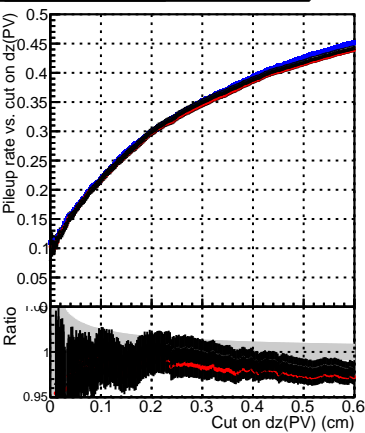

**Efficiency vs. dz (PV)****Efficiency (tracking eff factorized out) vs. dz (PV)****Fake rate**

— DQM\_V0001\_R000000001\_Global\_CMSSW\_ckfPU50\_RECO  
— DQM\_V0001\_R000000001\_Global\_CMSSW\_mkFitPU50LowPtQuad\_RECO  
— DQM\_V0001\_R000000001\_Global\_CMSSW\_LowptQnoclean\_RECO