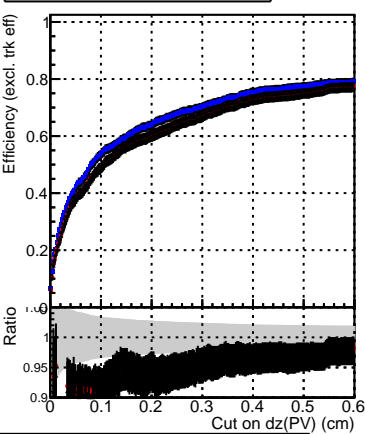

**Efficiency vs. dz (PV)****Efficiency (tracking eff factorized out) vs. dz (PV)****Fake rate**

— DQM\_V0001\_R000000001\_Global\_CMSSW\_ckfPU50\_RECO  
— DQM\_V0001\_R000000001\_Global\_CMSSW\_mkFitPU50LowPtQuad\_RECO  
— DQM\_V0001\_R000000001\_Global\_CMSSW\_LowptQnoclean\_RECO