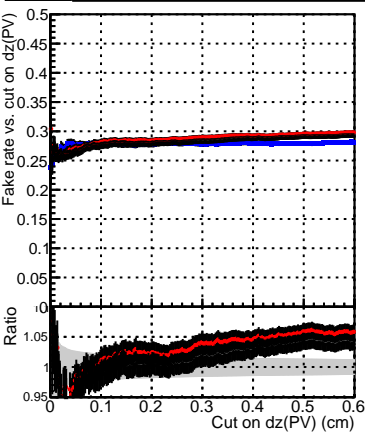

**Efficiency vs. dz (PV)****Efficiency (tracking eff factorized out) vs. dz (PV)****Fake rate**

— DQM\_V0001\_R000000001\_Global\_CMSSW\_ckfPU50\_RECO  
— DQM\_V0001\_R000000001\_Global\_CMSSW\_mkFitPU50LowPtQuad\_RECO  
— DQM\_V0001\_R000000001\_Global\_CMSSW\_LowptQnoclean\_RECO