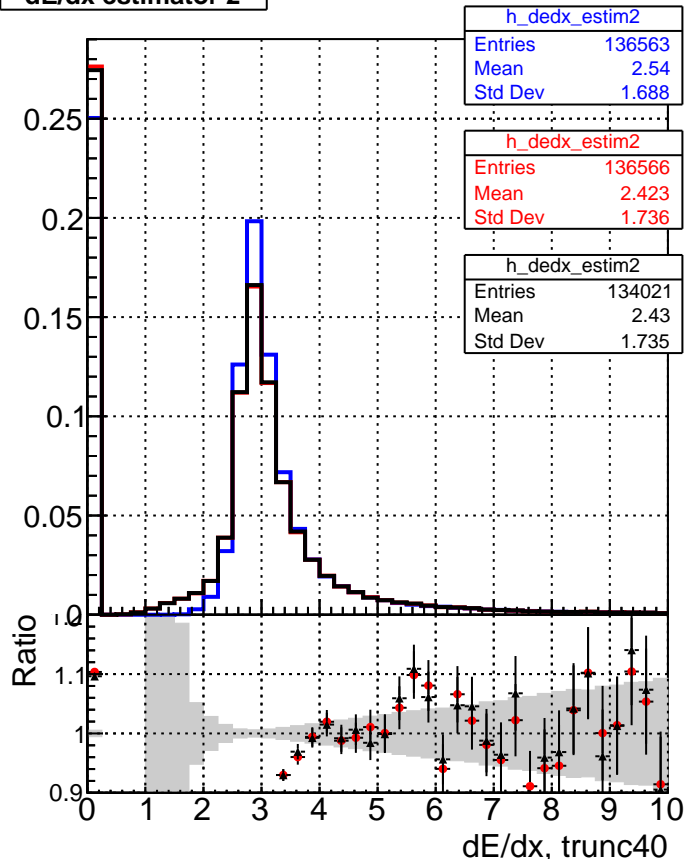

dE/dx estimator 1**dE/dx estimator 2**

■ DQM_V0001_R000000001_Global_CMSSW_ckfPU50_RECO
● DQM_V0001_R000000001_Global_CMSSW_mkFitPU50LowPtQuad_RECO
▲ DQM_V0001_R000000001_Global_CMSSW_LowptQnoclean_RECO