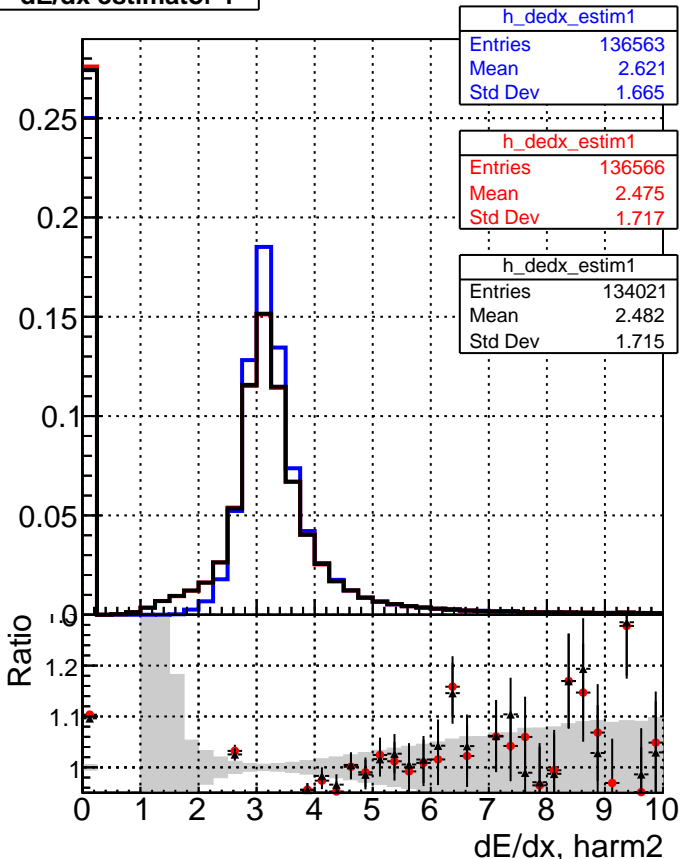

dE/dx estimator 1**dE/dx estimator 2**

■ DQM_V0001_R000000001_Global_CMSSW_ckfPU50_RECO
● DQM_V0001_R000000001_Global_CMSSW_mkFitPU50LowPtQuad_RECO
▲ DQM_V0001_R000000001_Global_CMSSW_LowptQnoclean_RECO