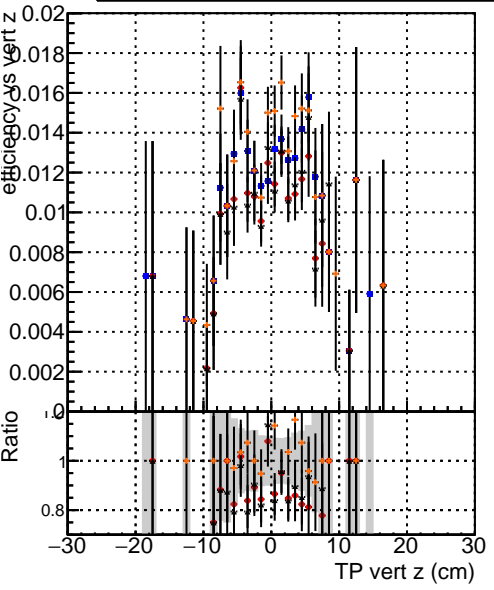

Efficiency vs vertpos

—●—	DQM_V0001_R000000001	Global	CMSSW_ckt_RECO
—●—	DQM_V0001_R000000001	Global	CMSSW_mkFitOriginal_RECO
—●—	DQM_V0001_R000000001	Global	CMSSW_mkFitLowPtQuad_RECO
—●—	DQM_V0001_R000000001	Global	CMSSW_mkFitLowPtTriplet_RECO

Efficiency vs vert z

Efficiency vs. sim PV z