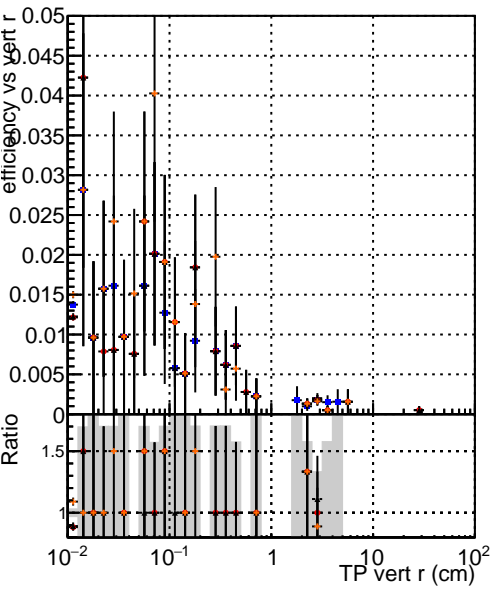

Efficiency vs vertpos

—●—	DQM_V0001_R000000001	Global	CMSSW_ckt_RECO
—●—	DQM_V0001_R000000001	Global	CMSSW_mkFitOriginal_RECO
—●—	DQM_V0001_R000000001	Global	CMSSW_mkFitLowPtQuad_RECO
—●—	DQM_V0001_R000000001	Global	CMSSW_mkFitLowPtTriplet_RECO

Efficiency vs vert z

Efficiency vs. sim PV z