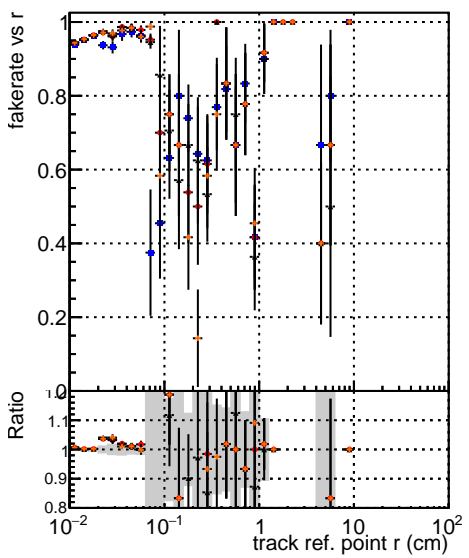

Fake rate vs vertpos**Duplicates Rate vs vertpos****Pileup rate vs vertpos**

	DQM_V0001	RECO	CMSSW	ckf	RECO
	DQM_V0001	RECO	CMSSW	mkFit	RECO
	DQM_V0001	RECO	CMSSW	mkFit	LowPt
	DQM_V0001	RECO	CMSSW	mkFit	Triplet
	DQM_V0001	RECO	CMSSW	mkFit	RECO

Fake rate vs v**Fake rate vs. sim PV z****Duplicates Rate vs sim PV z****Pileup rate vs. sim PV z**