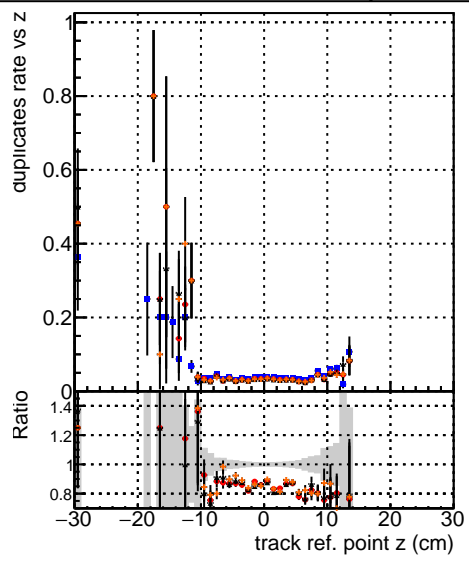

Fake rate vs vertpos**Duplicates Rate vs vertpos****Pileup rate vs vertpos**

	DQM_V0001	RECO	CMSSW	ckf	RECO
	DQM_V0001	RECO	CMSSW	mkFit	RECO
	DQM_V0001	RECO	CMSSW	mkFit	LowPt
	DQM_V0001	RECO	CMSSW	mkFit	Triplet
	DQM_V0001	RECO	CMSSW	mkFit	RECO

Fake rate vs v**Fake rate vs. sim PV z****Duplicates Rate vs sim PV z****Pileup rate vs. sim PV z**