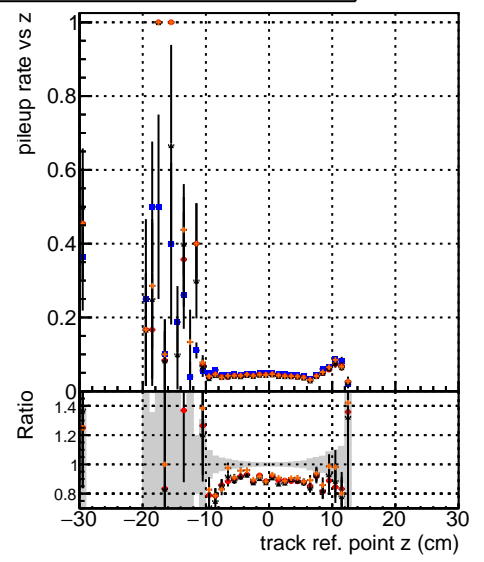

Fake rate vs vertpos**Duplicates Rate vs vertpos****Pileup rate vs vertpos**

	DQM_V0001	RECO	CMSSW	ckf	RECO
	DQM_V0001	RECO	CMSSW	mkFit	RECO
	DQM_V0001	RECO	CMSSW	mkFit	LowPt
	DQM_V0001	RECO	CMSSW	mkFit	Triplet
	DQM_V0001	RECO	CMSSW	mkFit	RECO

Fake rate vs v**Fake rate vs. sim PV z****Duplicates Rate vs sim PV z****Pileup rate vs. sim PV z**