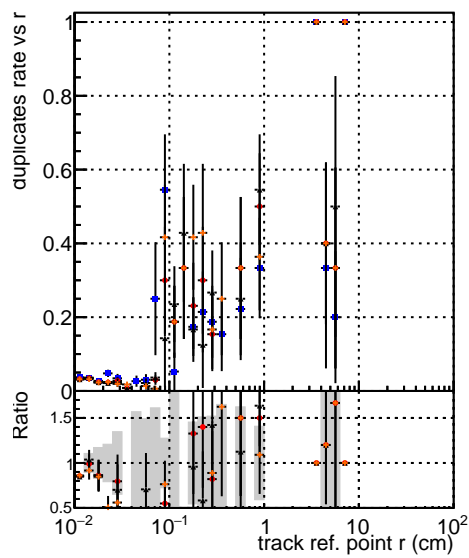

Fake rate vs vertpos**Duplicates Rate vs vertpos****Pileup rate vs vertpos**

	DQM_V0001	RECO	CMSSW	ckf	RECO
	DQM_V0001	RECO	CMSSW	mkFit	RECO
	DQM_V0001	RECO	CMSSW	mkFit	LowPt
	DQM_V0001	RECO	CMSSW	mkFit	Triplet
	DQM_V0001	RECO	CMSSW	mkFit	RECO

Fake rate vs v**Fake rate vs. sim PV z****Duplicates Rate vs sim PV z****Pileup rate vs. sim PV z**