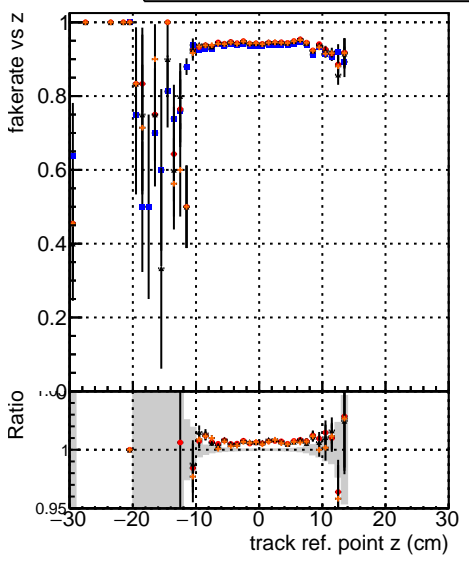

Fake rate vs vertpos**Duplicates Rate vs vertpos****Pileup rate vs vertpos**

	DQM_V0001	RECO	CMSSW	ckf	RECO
	DQM_V0001	RECO	CMSSW	mkFit	RECO
	DQM_V0001	RECO	CMSSW	mkFit	LowPt
	DQM_V0001	RECO	CMSSW	mkFit	Triplet
	DQM_V0001	RECO	CMSSW	mkFit	RECO

Fake rate vs v**Fake rate vs. sim PV z****Duplicates Rate vs sim PV z****Pileup rate vs. sim PV z**