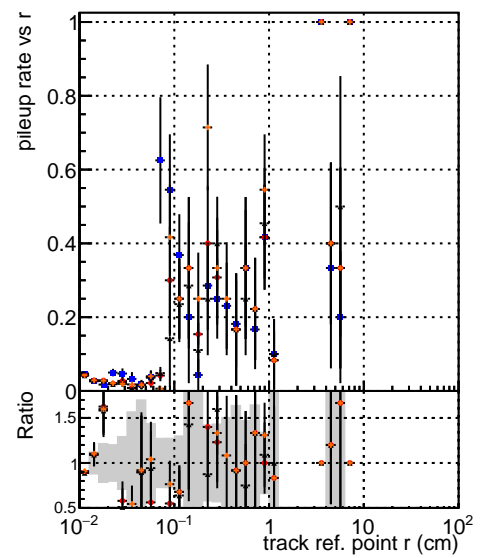

Fake rate vs vertpos**Duplicates Rate vs vertpos****Pileup rate vs vertpos**

	DQM_V0001	RECO	CMSSW	ckf	RECO
	DQM_V0001	RECO	CMSSW	mkFit	RECO
	DQM_V0001	RECO	CMSSW	mkFit	LowPt
	DQM_V0001	RECO	CMSSW	mkFit	Triplet
	DQM_V0001	RECO	CMSSW	mkFit	RECO

Fake rate vs v**Fake rate vs. sim PV z****Duplicates Rate vs sim PV z****Pileup rate vs. sim PV z**