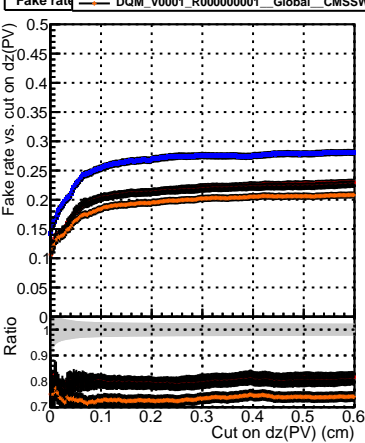

Efficiency vs. dz (PV)**Efficiency (tracking eff factorized out) vs. dz (PV)****Fake rate**

- DQM_V0001_R000000001_Global_CMSSW_ckf_RECO
- DQM_V0001_R000000001_Global_CMSSW_mkFitOriginal_RECO
- DQM_V0001_R000000001_Global_CMSSW_mkFitLowPtQuad_RECO
- DQM_V0001_R000000001_Global_CMSSW_mkFitLowPtTriplet_RECO