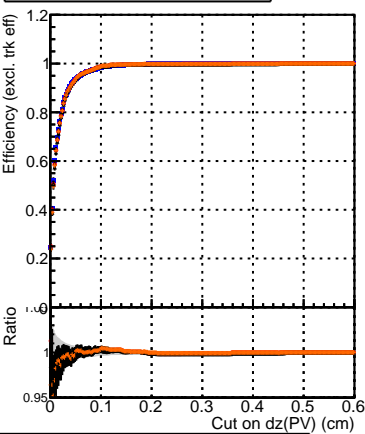

Efficiency vs. dz (PV)**Efficiency (tracking eff factorized out) vs. dz (PV)****Fake rate**

- DQM_V0001_R000000001_Global_CMSSW_ckf_RECO
- DQM_V0001_R000000001_Global_CMSSW_mkFitOriginal_RECO
- DQM_V0001_R000000001_Global_CMSSW_mkFitLowPtQuad_RECO
- DQM_V0001_R000000001_Global_CMSSW_mkFitLowPtTriplet_RECO