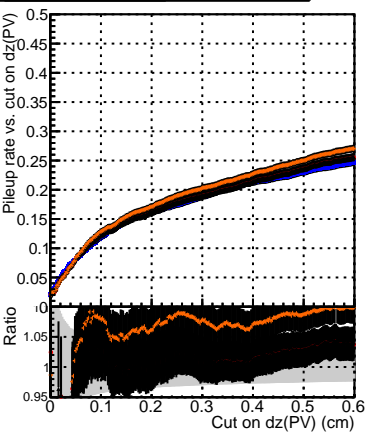

Efficiency vs. dz (PV)**Efficiency (tracking eff factorized out) vs. dz (PV)****Fake rate**

- DQM_V0001_R000000001_Global_CMSSW_ckf_RECO
- DQM_V0001_R000000001_Global_CMSSW_mkFitOriginal_RECO
- DQM_V0001_R000000001_Global_CMSSW_mkFitLowPtQuad_RECO
- DQM_V0001_R000000001_Global_CMSSW_mkFitLowPtTriplet_RECO