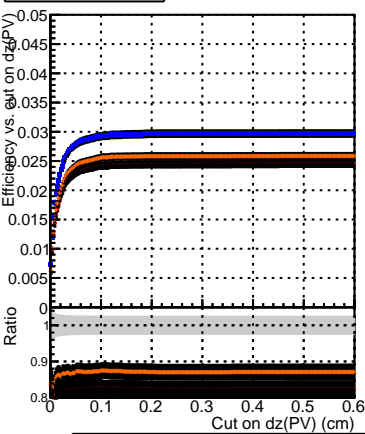

Efficiency vs. dz (PV)**Efficiency (tracking eff factorized out) vs. dz (PV)****Fake rate**

- DQM_V0001_R000000001_Global_CMSSW_ckf_RECO
- DQM_V0001_R000000001_Global_CMSSW_mkFitOriginal_RECO
- DQM_V0001_R000000001_Global_CMSSW_mkFitLowPtQuad_RECO
- DQM_V0001_R000000001_Global_CMSSW_mkFitLowPtTriplet_RECO