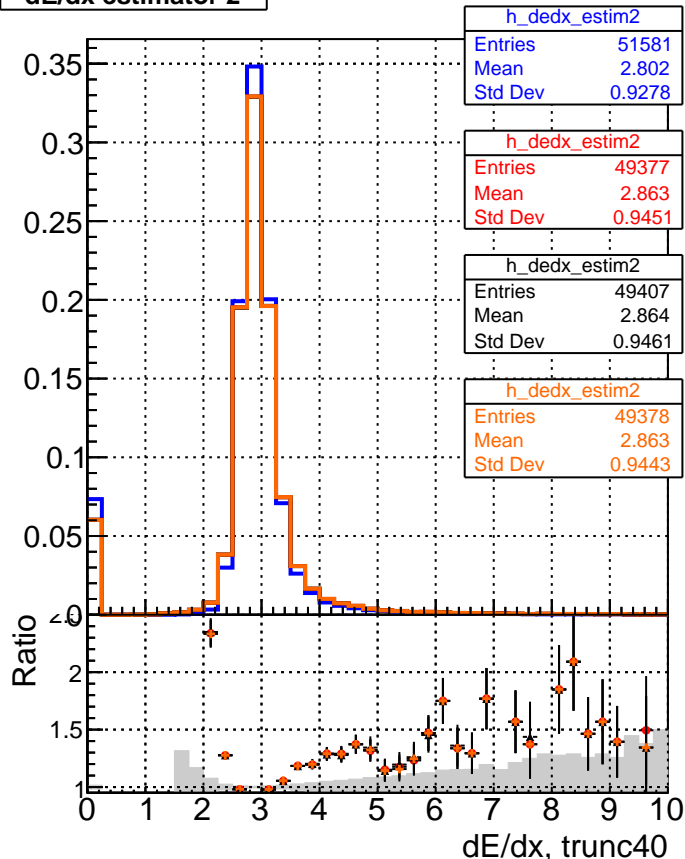

dE/dx estimator 1

dE/dx estimator 2

— DQM_V0001_R000000001_Global_CMSSW_ckf_RECO
— DQM_V0001_R000000001_Global_CMSSW_mkFitOriginal_RECO
— DQM_V0001_R000000001_Global_CMSSW_mkFitLowPtQuad_RECO
— DQM_V0001_R000000001_Global_CMSSW_mkFitLowPtTriplet_RECO