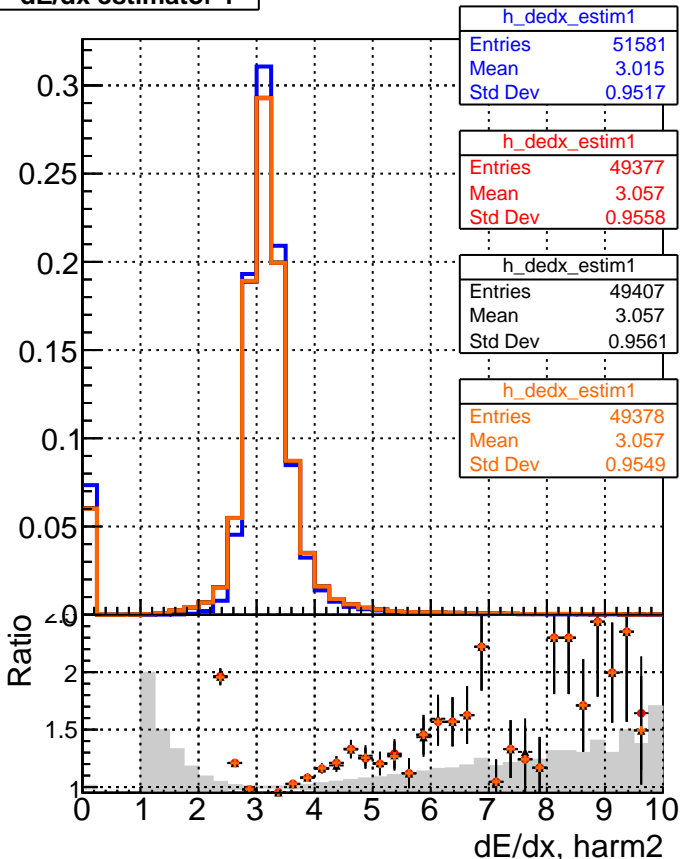

dE/dx estimator 1

dE/dx estimator 2

— DQM_V0001_R000000001_Global_CMSSW_ckf_RECO
— DQM_V0001_R000000001_Global_CMSSW_mkFitOriginal_RECO
— DQM_V0001_R000000001_Global_CMSSW_mkFitLowPtQuad_RECO
— DQM_V0001_R000000001_Global_CMSSW_mkFitLowPtTriplet_RECO