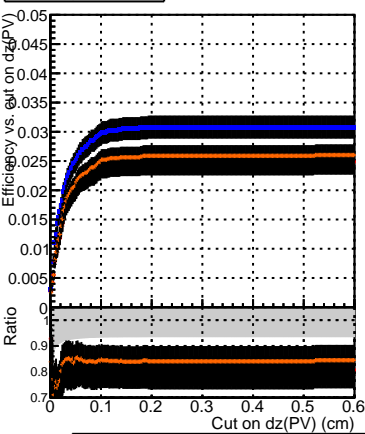

Efficiency vs. dz (PV)

Efficiency (tracking eff factorized out) vs. dz (PV)

- DQM_V0001_R000000001_Global_CMSSW_ckf_RECO
- DQM_V0001_R000000001_Global_CMSSW_mkFitOriginal_RECO
- DQM_V0001_R000000001_Global_CMSSW_mkFitLowPtQuad_RECO
- DQM_V0001_R000000001_Global_CMSSW_mkFitLowPtTriplet_RECO