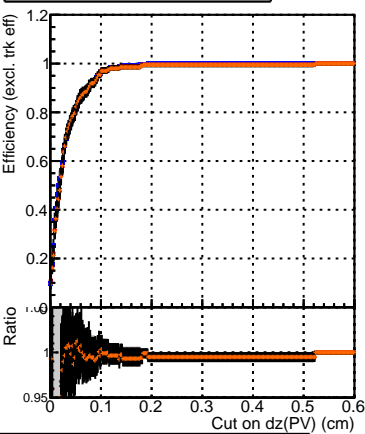

Efficiency vs. dz (PV)

Efficiency (tracking eff factorized out) vs. dz (PV)

- DQM_V0001_R000000001_Global_CMSSW_ckf_RECO
- DQM_V0001_R000000001_Global_CMSSW_mkFitOriginal_RECO
- DQM_V0001_R000000001_Global_CMSSW_mkFitLowPtQuad_RECO
- DQM_V0001_R000000001_Global_CMSSW_mkFitLowPtTriplet_RECO