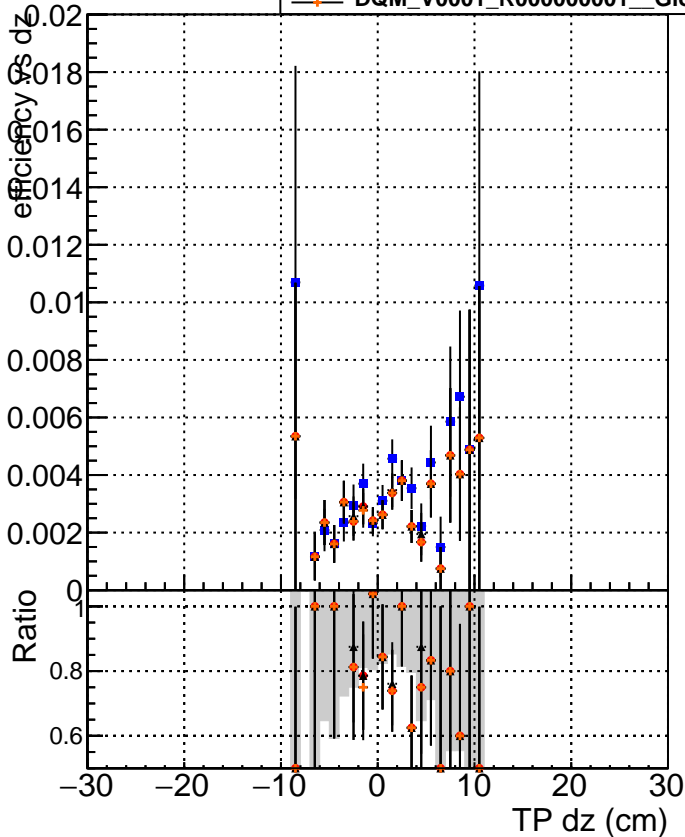

Efficiency vs Dxy

Efficiency vs Dz

- DQM_V0001_R000000001_Global_CMSSW_ckfPU50_RECO
- DQM_V0001_R000000001_Global_CMSSW_mkFitPU50LowPtQuad_RECO
- ▲ DQM_V0001_R000000001_Global_CMSSW_LowptQnoclean_RECO
- ◆ DQM_V0001_R000000001_Global_CMSSW_looseSC_RECO