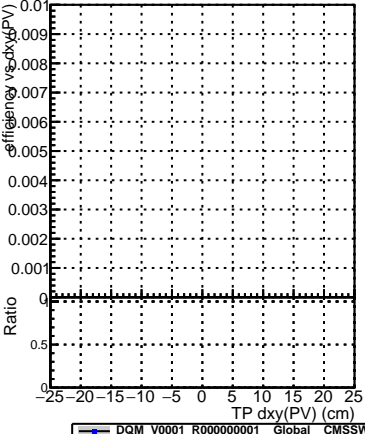

Efficiency vs Dxy(PV)

- DQM\_V0001\_R000000001\_Global\_CMSSW\_ckfPU50\_RECO
- DQM\_V0001\_R000000001\_Global\_CMSSW\_mkFitPU50LowPtQuad\_RECO
- DQM\_V0001\_R000000001\_Global\_CMSSW\_LowptQnoclean\_RECO
- DQM\_V0001\_R000000001\_Global\_CMSSW\_looseSC\_RECO

Efficiency vs Dxy(PV)

Efficiency vs Dz(PV)

Efficiency vs Dz(PV)