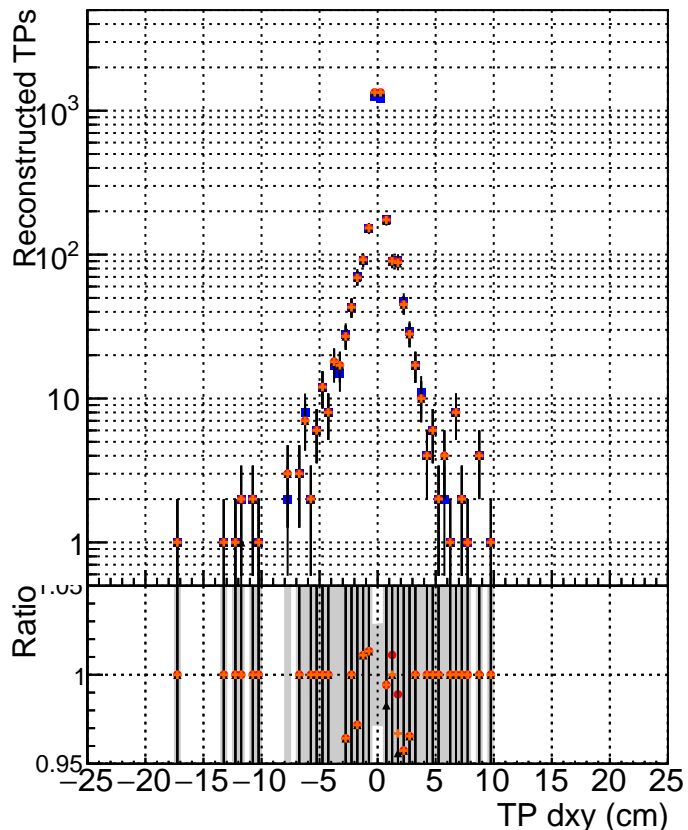

**N of simulated tracks vs dxy**

**N of associated tracks (simToReco) vs dxy**

**N of simulated track**

- DQM\_V0001\_R000000001 Global CMSSW\_ckfPU50\_RECO
- DQM\_V0001\_R000000001 Global CMSSW\_mkFitPU50LowPtQuad\_RECO
- ▲ DQM\_V0001\_R000000001 Global CMSSW\_LowptQnoclean\_RECO
- ◆ DQM\_V0001\_R000000001 Global CMSSW\_looseSC\_RECO