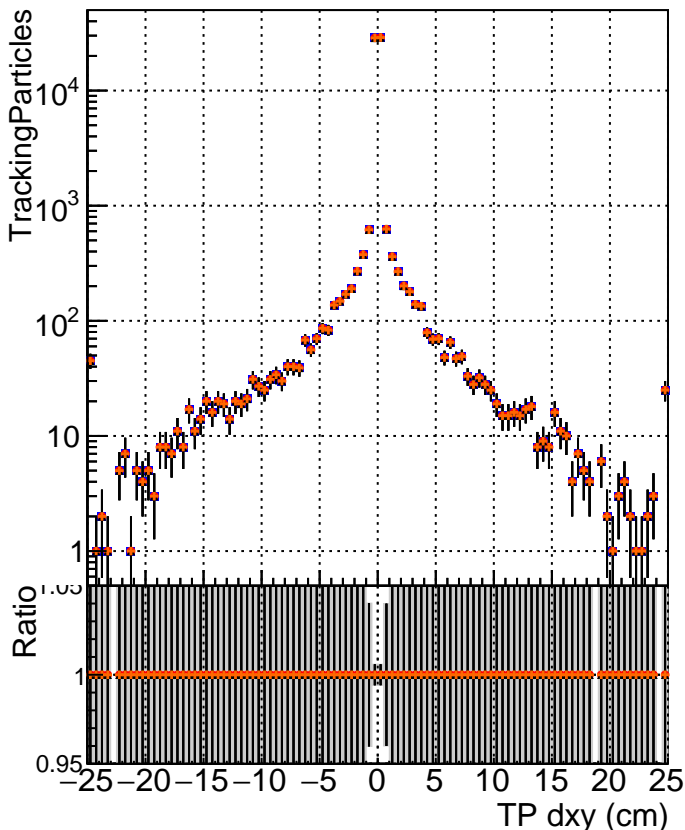

**N of simulated tracks vs dxy**

**N of associated tracks (simToReco) vs dxy**

**N of simulated track**

- DQM\_V0001\_R000000001 Global CMSSW\_ckfPU50\_RECO
- DQM\_V0001\_R000000001 Global CMSSW\_mkFitPU50LowPtQuad\_RECO
- ▲ DQM\_V0001\_R000000001 Global CMSSW\_LowptQnoclean\_RECO
- ◆ DQM\_V0001\_R000000001 Global CMSSW\_looseSC\_RECO