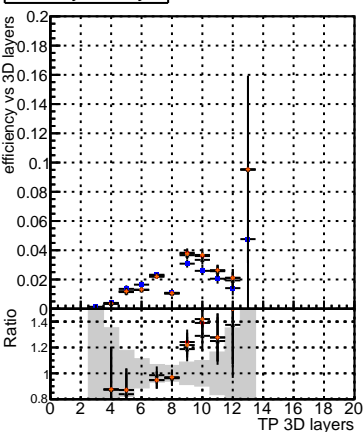

Efficiency vs hit**fake+duplicates vs hits****Efficiency****Efficiency vs pixel layer****fake+duplicates vs pixel layers****Efficiency vs 3D layer****fake+duplicates vs 3D layers**

— DQM_V0001_R000000001_Global_CMSSW_ckfPU50_RECO
— DQM_V0001_R000000001_Global_CMSSW_mkFitPU50LowPtQuad_RECO
— DQM_V0001_R000000001_Global_CMSSW_LowptQnoclean_RECO
— DQM_V0001_R000000001_Global_CMSSW_looseSC_RECO