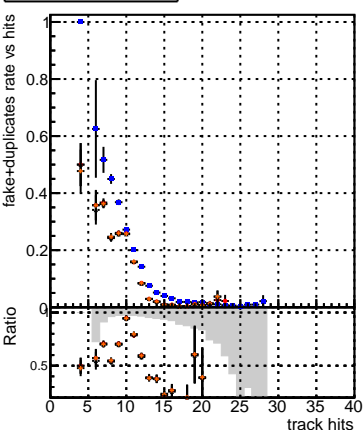

Efficiency vs hit**fake+duplicates vs hits****Efficiency****Efficiency vs pixel layer****fake+duplicates vs pixel layers****Efficiency vs 3D layer****fake+duplicates vs 3D layers**

— DQM_V0001_R000000001_Global_CMSSW_ckfPU50_RECO
— DQM_V0001_R000000001_Global_CMSSW_mkFitPU50LowPtQuad_RECO
— DQM_V0001_R000000001_Global_CMSSW_LowptQnoclean_RECO
— DQM_V0001_R000000001_Global_CMSSW_looseSC_RECO