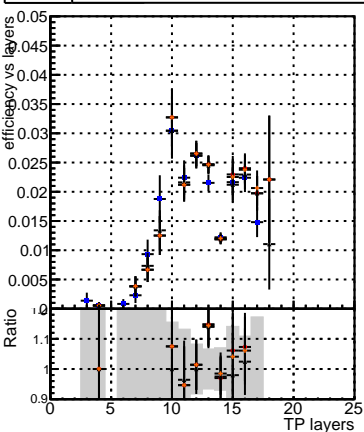

Efficiency vs hit**fake+duplicates vs hits****Efficiency****Efficiency vs pixel layer****fake+duplicates vs pixel layers****Efficiency vs 3D layer****fake+duplicates vs 3D layers**

— DQM_V0001_R000000001_Global_CMSSW_ckfPU50_RECO
— DQM_V0001_R000000001_Global_CMSSW_mkFitPU50LowPtQuad_RECO
— DQM_V0001_R000000001_Global_CMSSW_LowptQnoclean_RECO
— DQM_V0001_R000000001_Global_CMSSW_looseSC_RECO