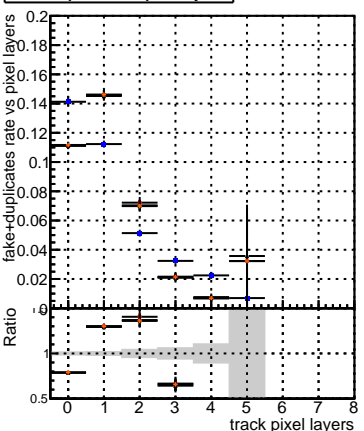

Efficiency vs hit**fake+duplicates vs hits****Efficiency****Efficiency vs pixel layer****fake+duplicates vs pixel layers****Efficiency vs 3D layer****fake+duplicates vs 3D layers**

— DQM_V0001_R000000001_Global_CMSSW_ckfPU50_RECO
— DQM_V0001_R000000001_Global_CMSSW_mkFitPU50LowPtQuad_RECO
— DQM_V0001_R000000001_Global_CMSSW_LowptQnoclean_RECO
— DQM_V0001_R000000001_Global_CMSSW_looseSC_RECO