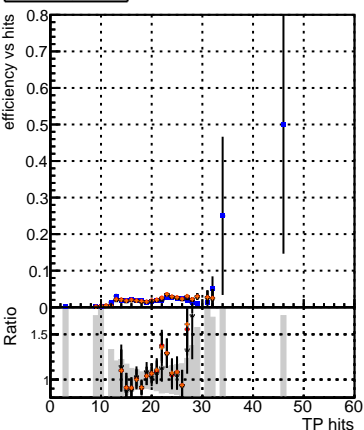

Efficiency vs hit**fake+duplicates vs hits****Efficiency****Efficiency vs pixel layer****fake+duplicates vs pixel layers****Efficiency vs 3D layer****fake+duplicates vs 3D layers**

— DQM_V0001_R000000001_Global_CMSSW_ckfPU50_RECO
— DQM_V0001_R000000001_Global_CMSSW_mkFitPU50LowPtQuad_RECO
— DQM_V0001_R000000001_Global_CMSSW_LowptQnoclean_RECO
— DQM_V0001_R000000001_Global_CMSSW_looseSC_RECO