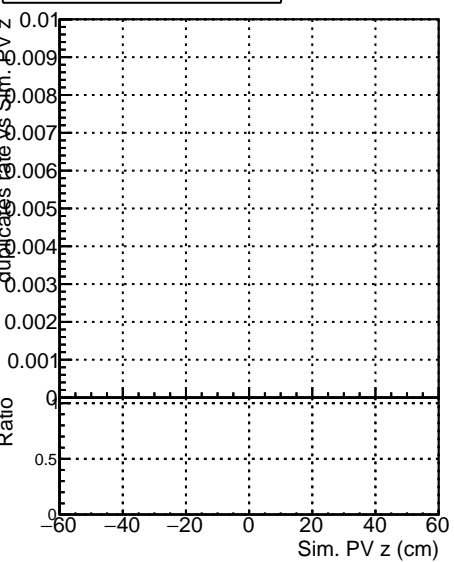

Fake rate vs vertpos**Duplicates Rate vs vertpos****Pileup rate vs vertpos**

█	DQM_V0001	R0000000001	Global	CMSSW	chPUS0	RECO
█	DQM_V0001	R0000000001	Global	CMSSW	LowFit	RECO
█	DQM_V0001	R0000000001	Global	CMSSW	LowFit	RECO
█	DQM_V0001	R0000000001	Global	CMSSW	LooseSC	RECO
█	DQM_V0001	R0000000001	Global	CMSSW	LooseSC	RECO

Fake rate vs v**Duplicates Rate vs v****Pileup rate vs v****Fake rate vs. sim PV z****Duplicates Rate vs sim PV z****Pileup rate vs. sim PV z**