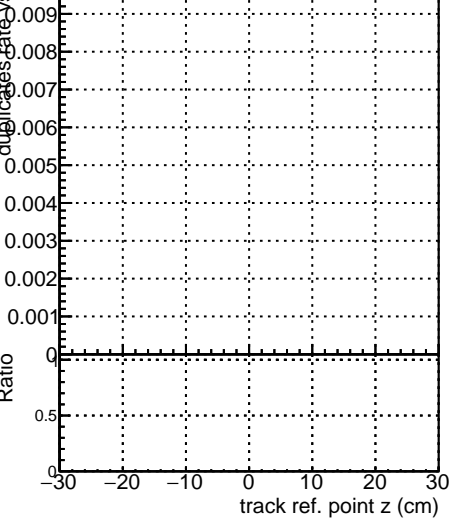

Fake rate vs vertpos**Duplicates Rate vs vertpos****Pileup rate vs vertpos**

█	DQM_V0001	R0000000001	Global	CMSSW	chPUS0	RECO
█	DQM_V0001	R0000000001	Global	CMSSW	LowFit	RECO
█	DQM_V0001	R0000000001	Global	CMSSW	LowFit	RECO
█	DQM_V0001	R0000000001	Global	CMSSW	LooseSC	RECO
█	DQM_V0001	R0000000001	Global	CMSSW	LooseSC	RECO

Fake rate vs v**Duplicates Rate vs v****Pileup rate vs v****Fake rate vs. sim PV z****Duplicates Rate vs sim PV z****Pileup rate vs. sim PV z**