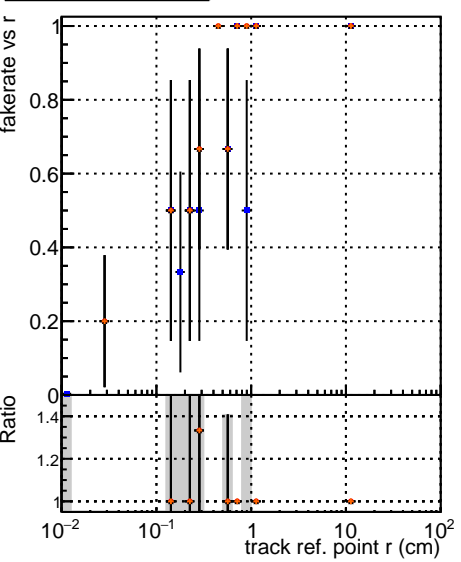

Fake rate vs vertpos**Duplicates Rate vs vertpos****Pileup rate vs vertpos**

█	DQM_V0001	R0000000001	Global	CMSSW	chPUS0	RECO
█	DQM_V0001	R0000000001	Global	CMSSW	LowFit	RECO
█	DQM_V0001	R0000000001	Global	CMSSW	LowFit	RECO
█	DQM_V0001	R0000000001	Global	CMSSW	LooseSC	RECO
█	DQM_V0001	R0000000001	Global	CMSSW	LooseSC	RECO

Fake rate vs v**Duplicates Rate vs v****Pileup rate vs v****Fake rate vs. sim PV z****Duplicates Rate vs sim PV z****Pileup rate vs. sim PV z**