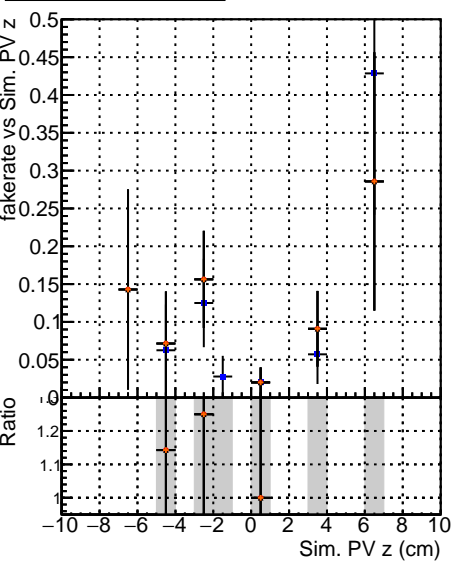

Fake rate vs vertpos**Duplicates Rate vs vertpos****Pileup rate vs vertpos**

█	DQM_V0001	R0000000001	Global	CMSSW	chPUS0	RECO
█	DQM_V0001	R0000000001	Global	CMSSW	LowFit	RECO
█	DQM_V0001	R0000000001	Global	CMSSW	LowFit	RECO
█	DQM_V0001	R0000000001	Global	CMSSW	LooseSC	RECO
█	DQM_V0001	R0000000001	Global	CMSSW	LooseSC	RECO

Fake rate vs v**Duplicates Rate vs v****Pileup rate vs v****Fake rate vs. sim PV z****Duplicates Rate vs sim PV z****Pileup rate vs. sim PV z**