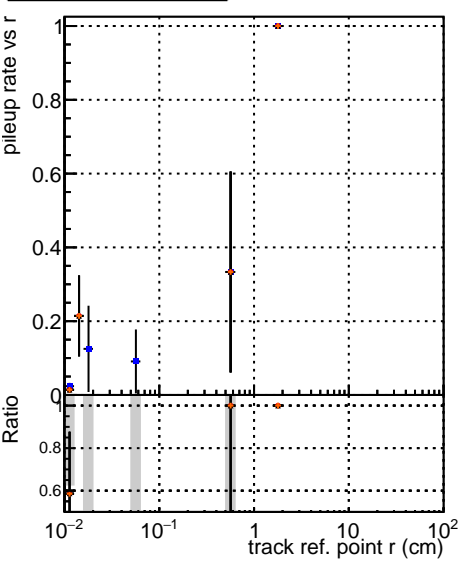

Fake rate vs vertpos**Duplicates Rate vs vertpos****Pileup rate vs vertpos**

█	DQM_V0001	R0000000001	Global	CMSSW	chPUS0	RECO
█	DQM_V0001	R0000000001	Global	CMSSW	LowFit	RECO
█	DQM_V0001	R0000000001	Global	CMSSW	LowFit	RECO
█	DQM_V0001	R0000000001	Global	CMSSW	LooseSC	RECO
█	DQM_V0001	R0000000001	Global	CMSSW	LooseSC	RECO

Fake rate vs v**Duplicates Rate vs v****Pileup rate vs v****Fake rate vs. sim PV z****Duplicates Rate vs sim PV z****Pileup rate vs. sim PV z**