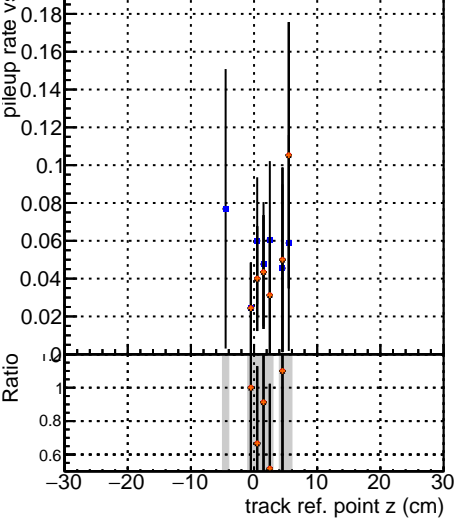

Fake rate vs vertpos**Duplicates Rate vs vertpos****Pileup rate vs vertpos**

█	DQM_V0001	R0000000001	Global	CMSSW	chPUS0	RECO
█	DQM_V0001	R0000000001	Global	CMSSW	LowFit	RECO
█	DQM_V0001	R0000000001	Global	CMSSW	LowFit	RECO
█	DQM_V0001	R0000000001	Global	CMSSW	LooseSC	RECO
█	DQM_V0001	R0000000001	Global	CMSSW	LooseSC	RECO

Fake rate vs v**Duplicates Rate vs v****Pileup rate vs v****Fake rate vs. sim PV z****Duplicates Rate vs sim PV z****Pileup rate vs. sim PV z**