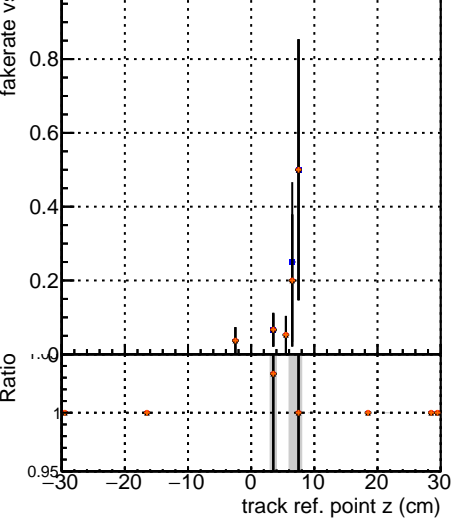

Fake rate vs vertpos**Duplicates Rate vs vertpos****Pileup rate vs vertpos**

█	DQM_V0001	R0000000001	Global	CMSSW	chPUS0	RECO
█	DQM_V0001	R0000000001	Global	CMSSW	LowFit	RECO
█	DQM_V0001	R0000000001	Global	CMSSW	LowFit	RECO
█	DQM_V0001	R0000000001	Global	CMSSW	LooseSC	RECO
█	DQM_V0001	R0000000001	Global	CMSSW	LooseSC	RECO

Fake rate vs v**Duplicates Rate vs v****Pileup rate vs v****Fake rate vs. sim PV z****Duplicates Rate vs sim PV z****Pileup rate vs. sim PV z**