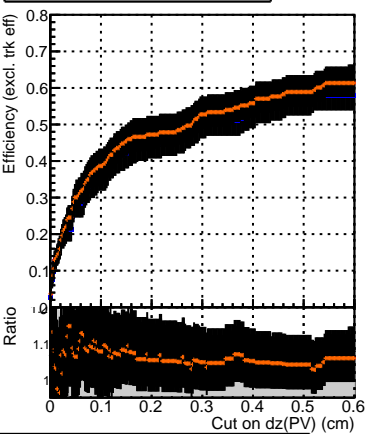

Efficiency vs. dz (PV)

Efficiency (tracking eff factorized out) vs. dz (PV)

- DQM_V0001_R000000001_Global_CMSSW_ckfPU50_RECO
- DQM_V0001_R000000001_Global_CMSSW_mkFitPU50LowPtQuad_RECO
- DQM_V0001_R000000001_Global_CMSSW_LowptQnoclean_RECO
- DQM_V0001_R000000001_Global_CMSSW_looseSC_RECO