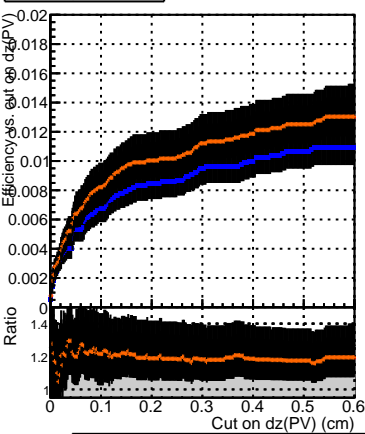

Efficiency vs. dz (PV)

Efficiency (tracking eff factorized out) vs. dz (PV)

- DQM_V0001_R000000001_Global_CMSSW_ckfPU50_RECO
- DQM_V0001_R000000001_Global_CMSSW_mkFitPU50LowPtQuad_RECO
- DQM_V0001_R000000001_Global_CMSSW_LowptQnoclean_RECO
- DQM_V0001_R000000001_Global_CMSSW_looseSC_RECO