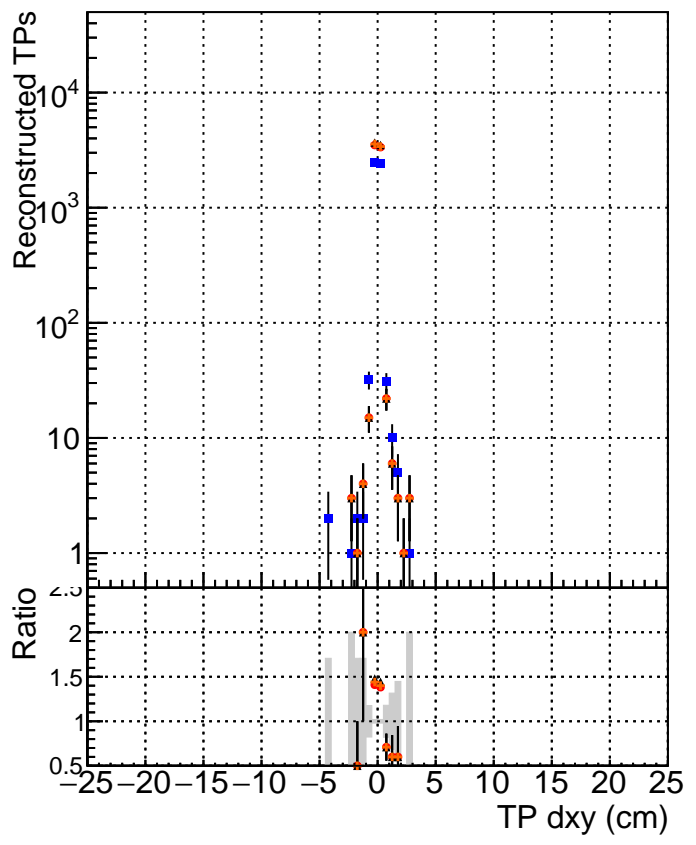

**N of simulated tracks vs dxy**

**N of associated tracks (simToReco) vs dxy**

**N of simulated track**

- DQM\_V0001\_R000000001\_Global\_CMSSW\_ckfPU50\_RECO
- DQM\_V0001\_R000000001\_Global\_CMSSW\_mkFitPU50LowPtQuad\_RECO
- ▲ DQM\_V0001\_R000000001\_Global\_CMSSW\_LowptQnoclean\_RECO
- ◆ DQM\_V0001\_R000000001\_Global\_CMSSW\_looseSC\_RECO