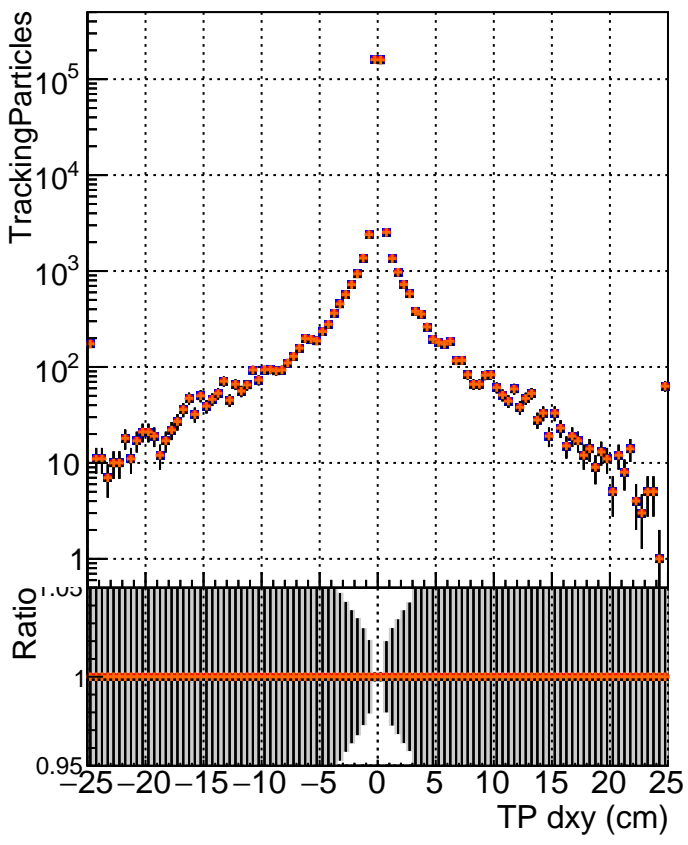

**N of simulated tracks vs dxy**

**N of associated tracks (simToReco) vs dxy**

**N of simulated track**

- DQM\_V0001\_R000000001\_Global\_CMSSW\_ckfPU50\_RECO
- DQM\_V0001\_R000000001\_Global\_CMSSW\_mkFitPU50LowPtQuad\_RECO
- ▲ DQM\_V0001\_R000000001\_Global\_CMSSW\_LowptQnoclean\_RECO
- ◆ DQM\_V0001\_R000000001\_Global\_CMSSW\_looseSC\_RECO