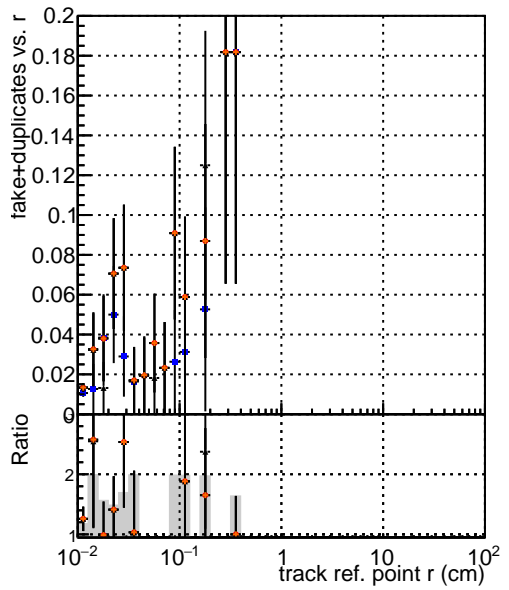

Efficiency vs vertpos**fake+duplicates vs vert r****Efficiency**

—●—	DQM_V0001_R000000001	Global	CMSSW_cktPU50_RECO
—●—	DQM_V0001_R000000001	Global	CMSSW_mkFitPU50LowPtQuad_RECO
—●—	DQM_V0001_R000000001	Global	CMSSW_LowptQnoclean_RECO
—●—	DQM_V0001_R000000001	Global	CMSSW_looseSC_RECO

**Efficiency vs. sim PV z****fake+duplicates vs Sim. PV z**