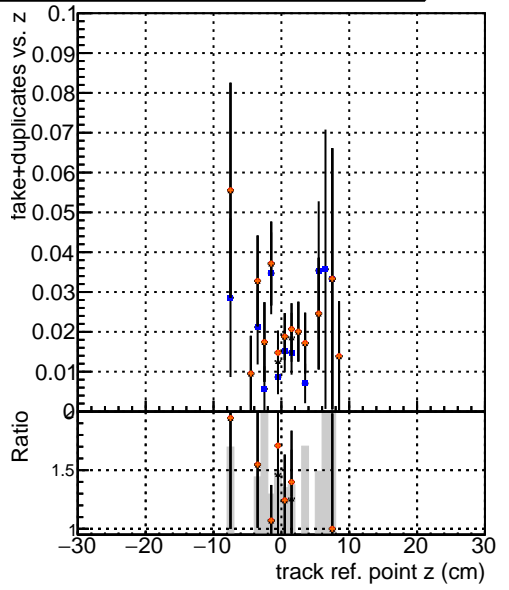

Efficiency vs vertpos**fake+duplicates vs vert r****Efficiency**

—●—	DQM_V0001_R000000001	Global	CMSSW_cktPU50_RECO
—●—	DQM_V0001_R000000001	Global	CMSSW_mkFitPU50LowPtQuad_RECO
—●—	DQM_V0001_R000000001	Global	CMSSW_LowptQnoclean_RECO
—●—	DQM_V0001_R000000001	Global	CMSSW_looseSC_RECO

**Efficiency vs. sim PV z****fake+duplicates vs Sim. PV z**