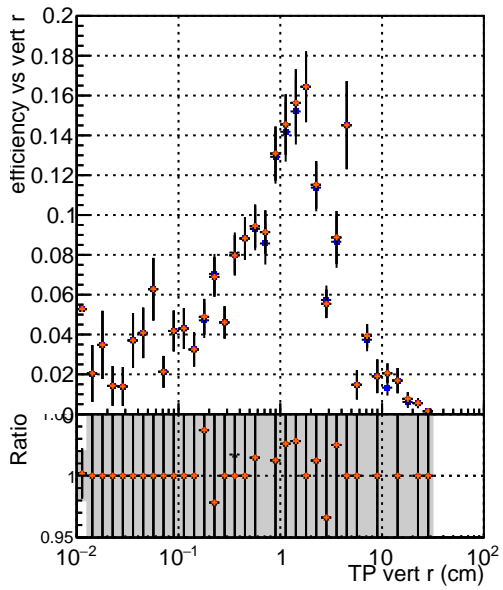

Efficiency vs vertpos**fake+duplicates vs vert r****Efficiency**

—●—	DQM_V0001_R000000001	Global	CMSSW_cktPU50_RECO
—●—	DQM_V0001_R000000001	Global	CMSSW_mkFitPU50LowPtQuad_RECO
—●—	DQM_V0001_R000000001	Global	CMSSW_LowptQnoclean_RECO
—●—	DQM_V0001_R000000001	Global	CMSSW_looseSC_RECO

**Efficiency vs. sim PV z****fake+duplicates vs Sim. PV z**