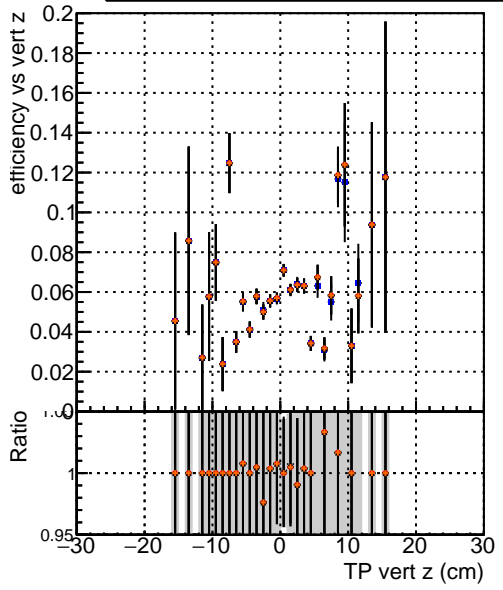

Efficiency vs vertpos**fake+duplicates vs vert r****Efficiency**

—●—	DQM_V0001_R000000001	Global	CMSSW_cktPU50_RECO
—●—	DQM_V0001_R000000001	Global	CMSSW_mkFitPU50LowPtQuad_RECO
—●—	DQM_V0001_R000000001	Global	CMSSW_LowptQnoclean_RECO
—●—	DQM_V0001_R000000001	Global	CMSSW_looseSC_RECO

**Efficiency vs. sim PV z****fake+duplicates vs Sim. PV z**