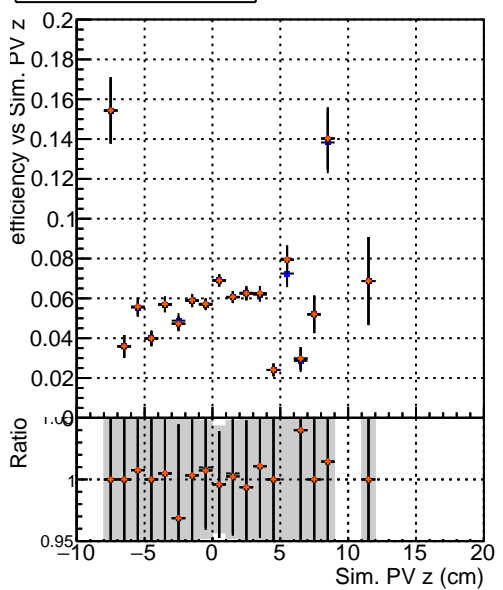

Efficiency vs vertpos**fake+duplicates vs vert r****Efficiency**

—●—	DQM_V0001_R000000001	Global	CMSSW_cktPU50_RECO
—●—	DQM_V0001_R000000001	Global	CMSSW_mkFitPU50LowPtQuad_RECO
—●—	DQM_V0001_R000000001	Global	CMSSW_LowptQnoclean_RECO
—●—	DQM_V0001_R000000001	Global	CMSSW_looseSC_RECO

**Efficiency vs. sim PV z****fake+duplicates vs Sim. PV z**