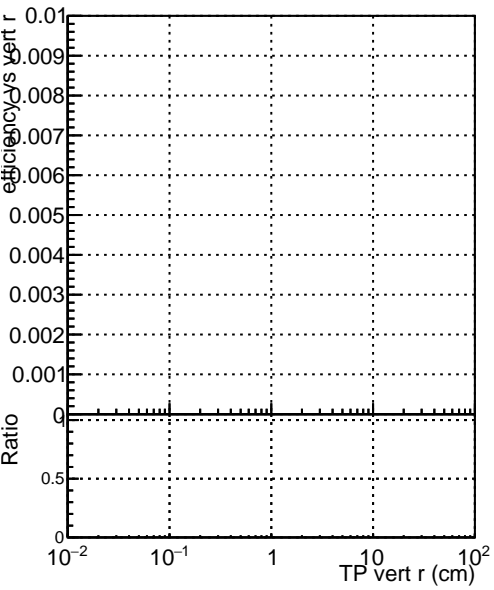

Efficiency vs vertpos

Efficiency vs TP vert z (cm)

- DQM_V0001_R000000001_Global_CMSSW_ckfPU50_RECO
- DQM_V0001_R000000001_Global_CMSSW_mkFitPU50LowPtQuad_RECO
- DQM_V0001_R000000001_Global_CMSSW_LowptQnoclean_RECO

Efficiency vs. sim PV z