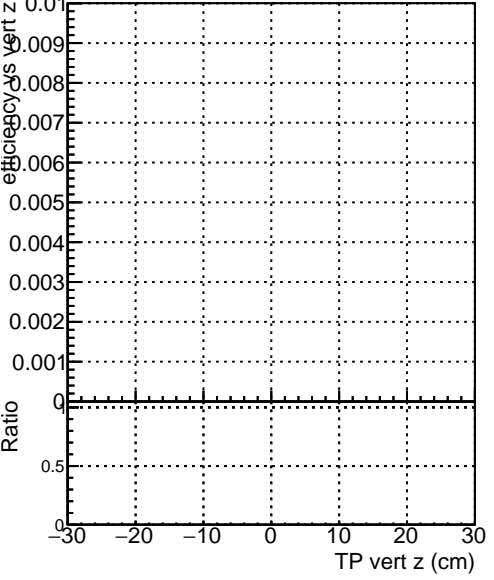

Efficiency vs vertpos

Efficiency vs TP vert z (cm)

- DQM_V0001_R000000001_Global_CMSSW_ckfPU50_RECO
- DQM_V0001_R000000001_Global_CMSSW_mkFitPU50LowPtQuad_RECO
- DQM_V0001_R000000001_Global_CMSSW_LowptQnoclean_RECO

Efficiency vs. sim PV z