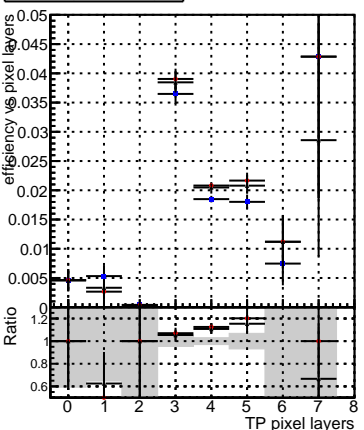

**Efficiency vs hit**

■ DQM\_V0001\_R000000001\_Global\_CMSSW\_ckfPU50\_RECO  
● DQM\_V0001\_R000000001\_Global\_CMSSW\_mkFitPU50LowPtQuad\_RECO  
▲ DQM\_V0001\_R000000001\_Global\_CMSSW\_LowptQnoclean\_RECO

**Efficiency vs pixel layer****Efficiency vs 3D layer**