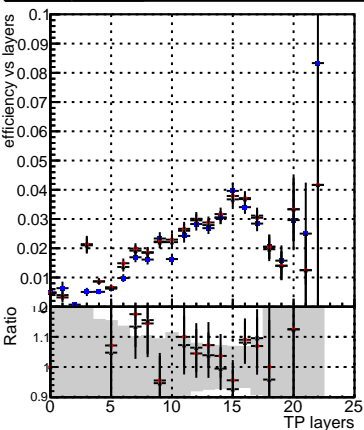

**Efficiency vs hit**

■ DQM\_V0001\_R000000001\_Global\_CMSSW\_ckfPU50\_RECO  
● DQM\_V0001\_R000000001\_Global\_CMSSW\_mkFitPU50LowPtQuad\_RECO  
▲ DQM\_V0001\_R000000001\_Global\_CMSSW\_LowptQnoclean\_RECO

**Efficiency vs pixel layer****Efficiency vs 3D layer**