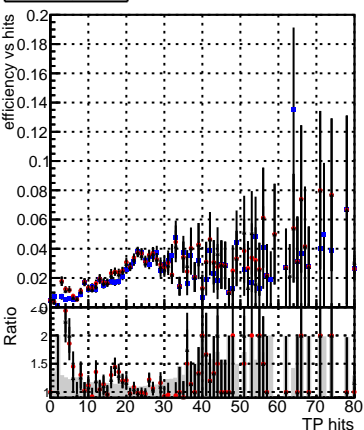

**Efficiency vs hit**

■ DQM\_V0001\_R000000001\_Global\_CMSSW\_ckfPU50\_RECO  
● DQM\_V0001\_R000000001\_Global\_CMSSW\_mkFitPU50LowPtQuad\_RECO  
▲ DQM\_V0001\_R000000001\_Global\_CMSSW\_LowptQnoclean\_RECO

**Efficiency vs pixel layer****Efficiency vs 3D layer**