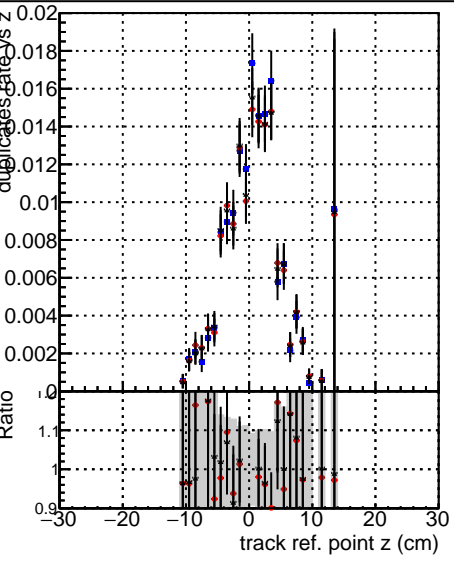

**Fake rate vs vertpos****Duplicates Rate vs vertpos****Pileup rate vs vertpos**

—●—	DQM_V0001_R000000001	Global	CMSSW_ckfPU50_RECO
—●—	DQM_V0001_R000000001	Global	CMSSW_mkFitPU50LowPtQuad_RECO
—●—	DQM_V0001_R000000001	Global	CMSSW_LowPtQnoclean_RECO

**Fake rate vs v****Fake rate vs. sim PV z****Duplicates Rate vs sim PV z****Pileup rate vs. sim PV z**