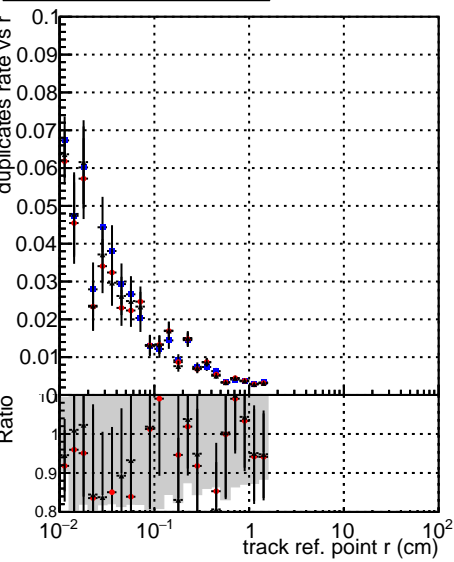

**Fake rate vs vertpos****Duplicates Rate vs vertpos****Pileup rate vs vertpos**

—●—	DQM_V0001_R000000001	Global	CMSSW_ckfPU50_RECO
—●—	DQM_V0001_R000000001	Global	CMSSW_mkFitPU50LowPtQuad_RECO
—●—	DQM_V0001_R000000001	Global	CMSSW_LowPtQnoclean_RECO

**Fake rate vs v****Fake rate vs. sim PV z****Duplicates Rate vs sim PV z****Pileup rate vs. sim PV z**