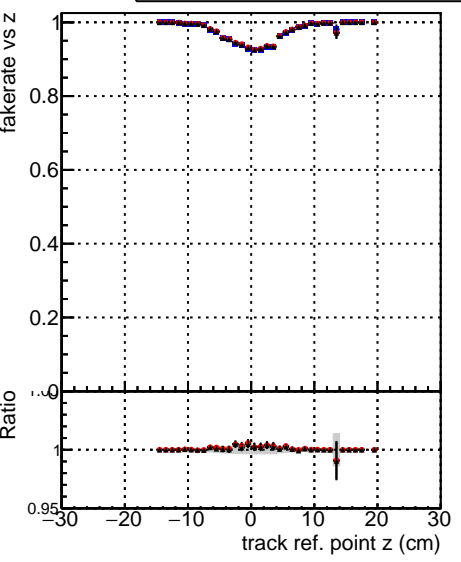

**Fake rate vs vertpos****Duplicates Rate vs vertpos****Pileup rate vs vertpos**

—●—	DQM_V0001_R000000001	Global	CMSSW_ckfPU50_RECO
—●—	DQM_V0001_R000000001	Global	CMSSW_mkFitPU50LowPtQuad_RECO
—●—	DQM_V0001_R000000001	Global	CMSSW_LowPtQnoclean_RECO

**Fake rate vs v****Fake rate vs. sim PV z****Duplicates Rate vs sim PV z****Pileup rate vs. sim PV z**