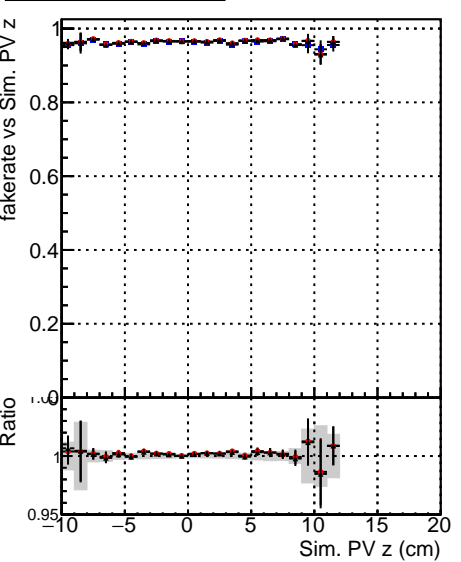

**Fake rate vs vertpos****Duplicates Rate vs vertpos****Pileup rate vs vertpos**

—●—	DQM_V0001_R000000001	Global	CMSSW_ckfPU50_RECO
—●—	DQM_V0001_R000000001	Global	CMSSW_mkFitPU50LowPtQuad_RECO
—●—	DQM_V0001_R000000001	Global	CMSSW_LowPtQnoclean_RECO

**Fake rate vs v****Fake rate vs. sim PV z****Duplicates Rate vs sim PV z****Pileup rate vs. sim PV z**