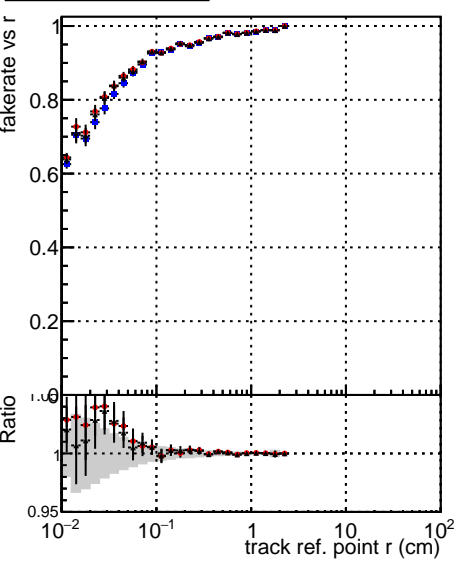

**Fake rate vs vertpos****Duplicates Rate vs vertpos****Pileup rate vs vertpos**

—●—	DQM_V0001_R000000001	Global	CMSSW_ckfPU50_RECO
—●—	DQM_V0001_R000000001	Global	CMSSW_mkFitPU50LowPtQuad_RECO
—●—	DQM_V0001_R000000001	Global	CMSSW_LowPtQnoclean_RECO

**Fake rate vs v****Fake rate vs. sim PV z****Duplicates Rate vs sim PV z****Pileup rate vs. sim PV z**