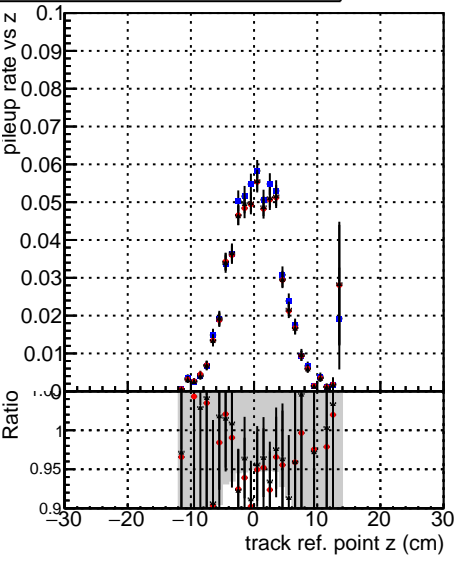

**Fake rate vs vertpos****Duplicates Rate vs vertpos****Pileup rate vs vertpos**

—●—	DQM_V0001_R000000001	Global	CMSSW_ckfPU50_RECO
—●—	DQM_V0001_R000000001	Global	CMSSW_mkFitPU50LowPtQuad_RECO
—●—	DQM_V0001_R000000001	Global	CMSSW_LowPtQnoclean_RECO

**Fake rate vs v****Fake rate vs. sim PV z****Duplicates Rate vs sim PV z****Pileup rate vs. sim PV z**