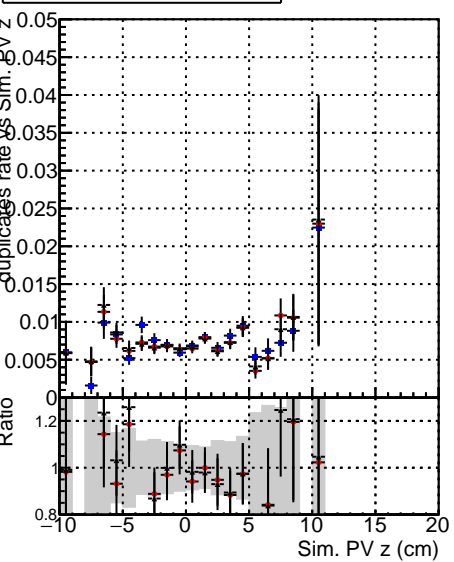

**Fake rate vs vertpos****Duplicates Rate vs vertpos****Pileup rate vs vertpos**

—●—	DQM_V0001_R000000001	Global	CMSSW_ckfPU50_RECO
—●—	DQM_V0001_R000000001	Global	CMSSW_mkFitPU50LowPtQuad_RECO
—●—	DQM_V0001_R000000001	Global	CMSSW_LowPtQnoclean_RECO

**Fake rate vs v****Fake rate vs. sim PV z****Duplicates Rate vs sim PV z****Pileup rate vs. sim PV z**