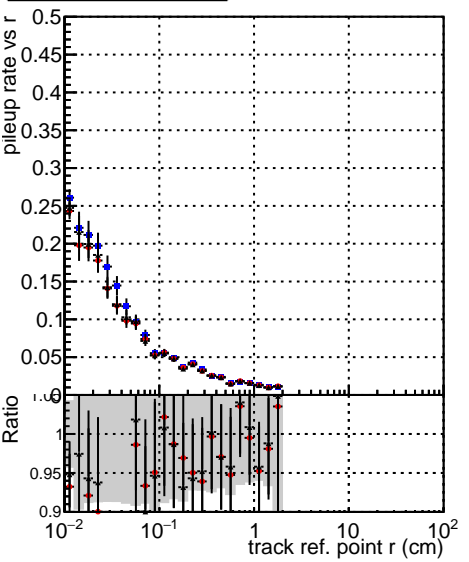

**Fake rate vs vertpos****Duplicates Rate vs vertpos****Pileup rate vs vertpos**

—●—	DQM_V0001_R000000001	Global	CMSSW_ckfPU50_RECO
—●—	DQM_V0001_R000000001	Global	CMSSW_mkFitPU50LowPtQuad_RECO
—●—	DQM_V0001_R000000001	Global	CMSSW_LowPtQnoclean_RECO

**Fake rate vs v****Fake rate vs. sim PV z****Duplicates Rate vs sim PV z****Pileup rate vs. sim PV z**