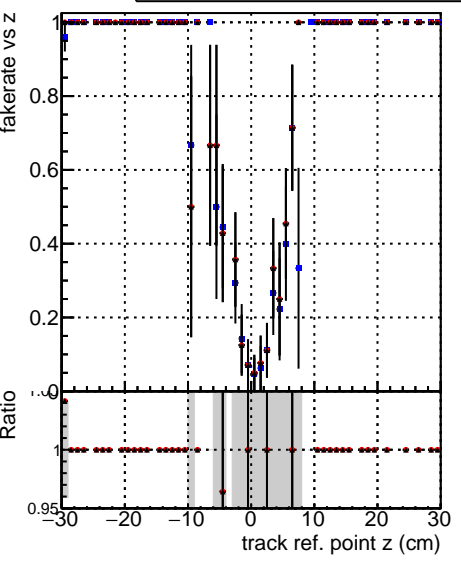

Fake rate vs vertpos

Duplicates Rate vs vertpos

Pileup rate vs vertpos

█	DQM_V0001_R000000001	Global	CMSSW_ckfPU50_RECO
●	DQM_V0001_R000000001	Global	CMSSW_mkFitPU50LowPtQuad_RECO
○	DQM_V0001_R000000001	Global	CMSSW_LowptQnoclean_RECO

Fake rate vs v

Fake rate vs. sim PV z

Duplicates Rate vs sim PV z

Pileup rate vs. sim PV z