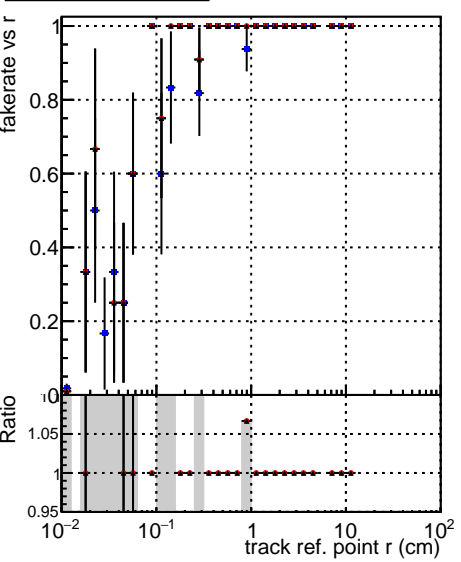

Fake rate vs vertpos

Duplicates Rate vs vertpos

Pileup rate vs vertpos

█	DQM_V0001_R000000001	Global	CMSSW_ckfPU50_RECO
●	DQM_V0001_R000000001	Global	CMSSW_mkFitPU50LowPtQuad_RECO
○	DQM_V0001_R000000001	Global	CMSSW_LowptQnoclean_RECO

Fake rate vs v

Fake rate vs. sim PV z

Duplicates Rate vs sim PV z

Pileup rate vs. sim PV z