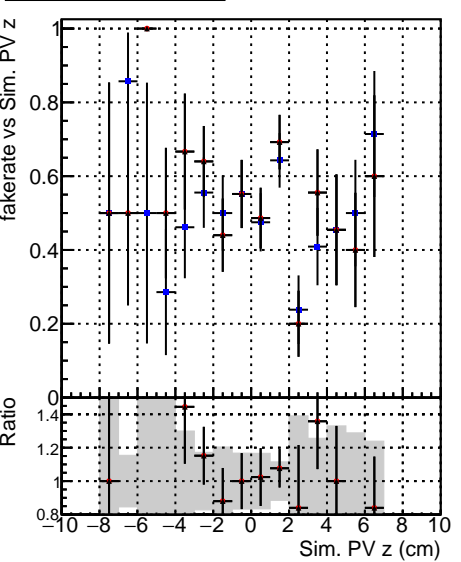

Fake rate vs vertpos

Duplicates Rate vs vertpos

Pileup rate vs vertpos

█	DQM_V0001_R000000001	Global	CMSSW_ckfPU50_RECO
●	DQM_V0001_R000000001	Global	CMSSW_mkFitPU50LowPtQuad_RECO
○	DQM_V0001_R000000001	Global	CMSSW_LowptQnoclean_RECO

Fake rate vs v

Fake rate vs. sim PV z

Duplicates Rate vs sim PV z

Pileup rate vs. sim PV z