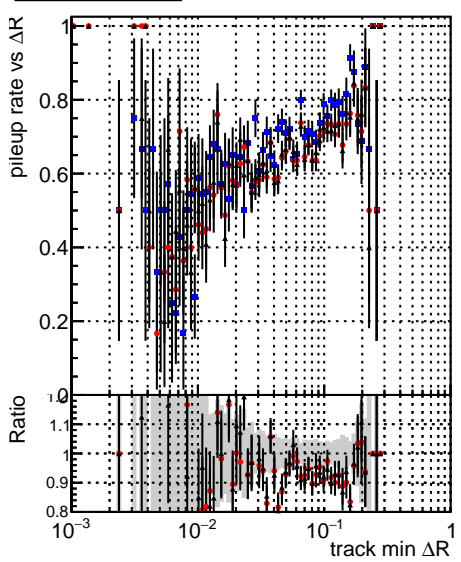

Fake rate vs dr**Duplicates Rate vs dr****Pileup rate vs dr**

█	DQM_V0001_R000000001	Global	CMSSW_ckfPU50_RECO
█	DQM_V0001_R000000001	Global	CMSSW_mkFitPU50LowPtQuad_RECO
█	DQM_V0001_R000000001	Global	CMSSW_LowPtQnoclean_RECO

Fake rate vs**Fake rate vs pu****Duplicates Rate vs pu****Pileup rate vs pu**