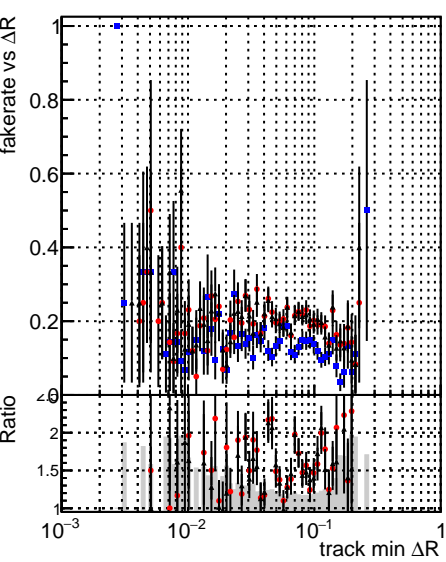

Fake rate vs dr**Duplicates Rate vs dr****Pileup rate vs dr**

█	DQM_V0001_R000000001	Global	CMSSW_ckfPU50_RECO
█	DQM_V0001_R000000001	Global	CMSSW_mkFitPU50LowPtQuad_RECO
█	DQM_V0001_R000000001	Global	CMSSW_LowPtQnoclean_RECO

Fake rate vs**Fake rate vs pu****Duplicates Rate vs pu****Pileup rate vs pu**