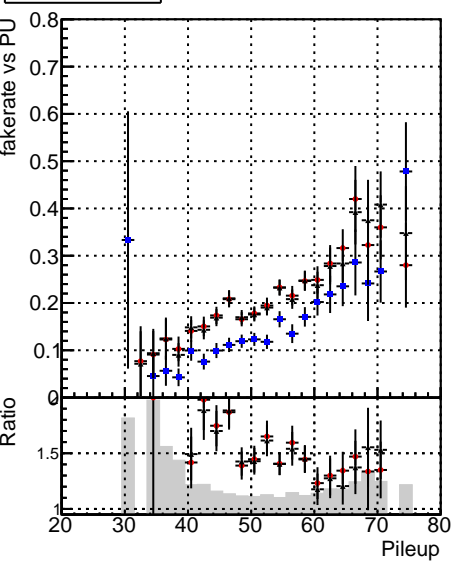

Fake rate vs dr**Duplicates Rate vs dr****Pileup rate vs dr**

█	DQM_V0001_R000000001	Global	CMSSW_ckfPU50_RECO
█	DQM_V0001_R000000001	Global	CMSSW_mkFitPU50LowPtQuad_RECO
█	DQM_V0001_R000000001	Global	CMSSW_LowPtQnoclean_RECO

Fake rate vs**Fake rate vs pu****Duplicates Rate vs pu****Pileup rate vs pu**