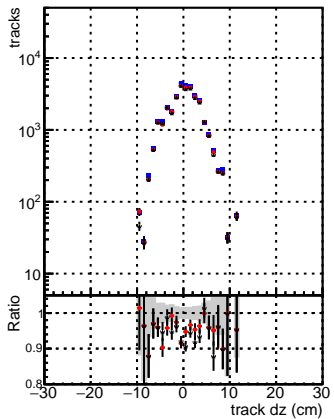

N of reco track vs dz