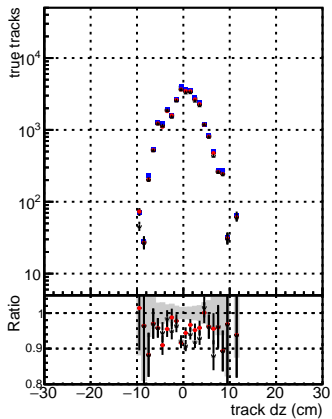

N of associated (recoToSim) tracks vs dz