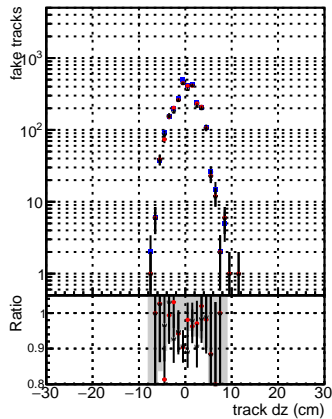

N of associated (recoToSim) tracks vs dz