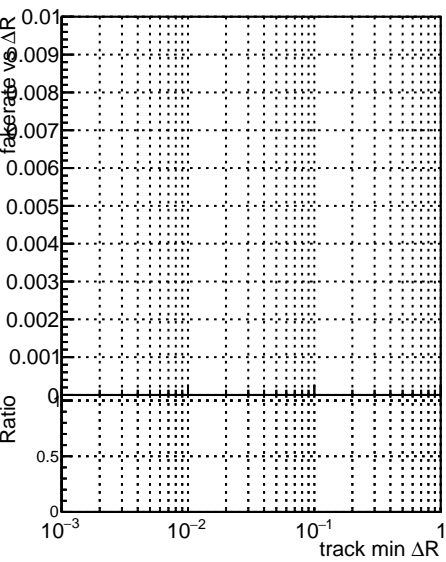

Fake rate vs dr

Duplicates Rate vs dr

Pileup rate vs dr

█	DQM_V0001_R000000001	Global	CMSSW_ckfPU50_RECO
█	DQM_V0001_R000000001	Global	CMSSW_mkFitPU50LowPtQuad_RECO
█	DQM_V0001_R000000001	Global	CMSSW_LowptQnoclean_RECO

Fake rate vs ΔR(track, jet)

Fake rate vs pu