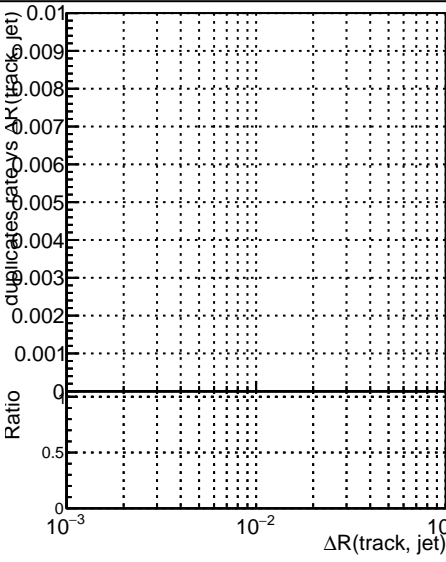

Fake rate vs dr

Duplicates Rate vs dr

Pileup rate vs dr

█	DQM_V0001_R000000001	Global	CMSSW_ckfPU50_RECO
█	DQM_V0001_R000000001	Global	CMSSW_mkFitPU50LowPtQuad_RECO
█	DQM_V0001_R000000001	Global	CMSSW_LowptQnoclean_RECO

Fake rate vs ΔR(track, jet)

Fake rate vs pu