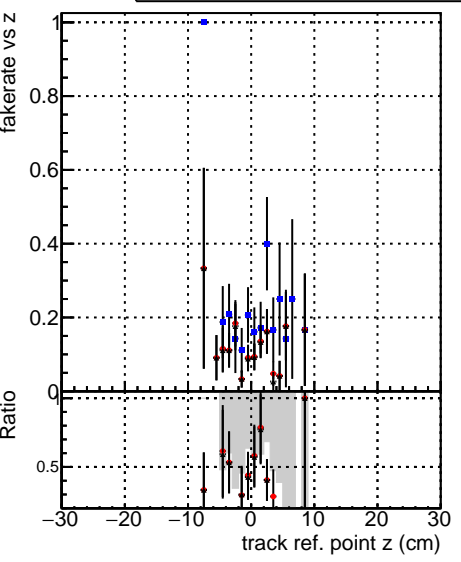

Fake rate vs vertpos

Duplicates Rate vs vertpos

Pileup rate vs vertpos

█	DQM_V0001_R000000001	Global	CMSSW_ckfPU50_RECO
█	DQM_V0001_R000000001	Global	CMSSW_mkFitPU50LowPtQuad_RECO
█	DQM_V0001_R000000001	Global	CMSSW_LowptQnoclean_RECO

Fake rate vs v

Fake rate vs. sim PV z

Duplicates Rate vs sim PV z

Pileup rate vs. sim PV z