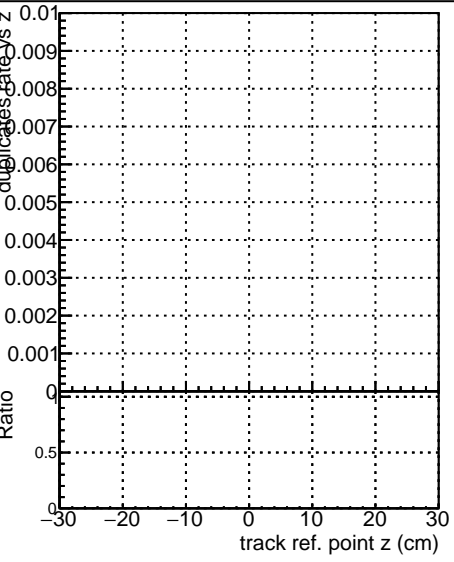

Fake rate vs vertpos

Duplicates Rate vs vertpos

Pileup rate vs vertpos

█	DQM_V0001_R000000001	Global	CMSSW_ckfPU50_RECO
█	DQM_V0001_R000000001	Global	CMSSW_mkFitPU50LowPtQuad_RECO
█	DQM_V0001_R000000001	Global	CMSSW_LowptQnoclean_RECO

Fake rate vs v

Fake rate vs. sim PV z

Duplicates Rate vs sim PV z

Pileup rate vs. sim PV z