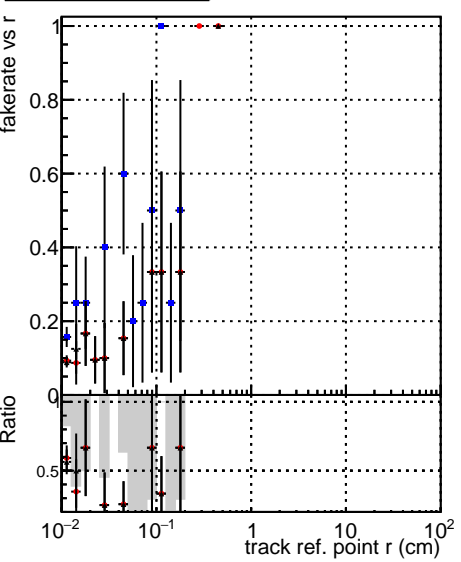

Fake rate vs vertpos

Duplicates Rate vs vertpos

Pileup rate vs vertpos

█	DQM_V0001_R000000001	Global	CMSSW_ckfPU50_RECO
█	DQM_V0001_R000000001	Global	CMSSW_mkFitPU50LowPtQuad_RECO
█	DQM_V0001_R000000001	Global	CMSSW_LowptQnoclean_RECO

Fake rate vs v

Fake rate vs. sim PV z

Duplicates Rate vs sim PV z

Pileup rate vs. sim PV z