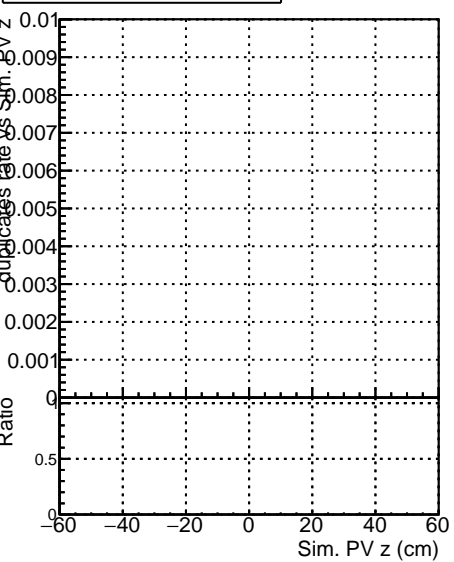

Fake rate vs vertpos

Duplicates Rate vs vertpos

Pileup rate vs vertpos

█	DQM_V0001_R000000001	Global	CMSSW_ckfPU50_RECO
█	DQM_V0001_R000000001	Global	CMSSW_mkFitPU50LowPtQuad_RECO
█	DQM_V0001_R000000001	Global	CMSSW_LowptQnoclean_RECO

Fake rate vs v

Fake rate vs. sim PV z

Duplicates Rate vs sim PV z

Pileup rate vs. sim PV z