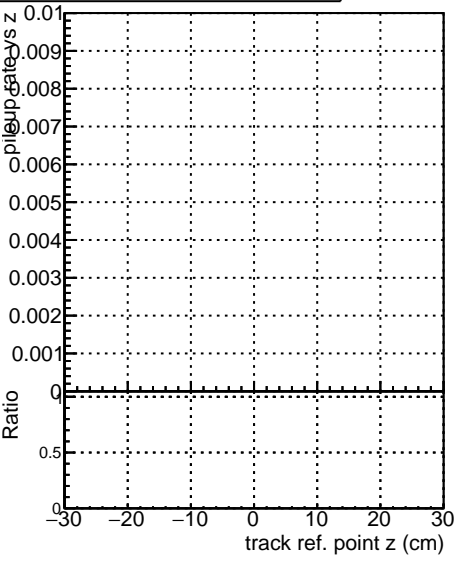

Fake rate vs vertpos

Duplicates Rate vs vertpos

Pileup rate vs vertpos

█	DQM_V0001_R000000001	Global	CMSSW_ckfPU50_RECO
█	DQM_V0001_R000000001	Global	CMSSW_mkFitPU50LowPtQuad_RECO
█	DQM_V0001_R000000001	Global	CMSSW_LowptQnoclean_RECO

Fake rate vs v

Fake rate vs. sim PV z

Duplicates Rate vs sim PV z

Pileup rate vs. sim PV z