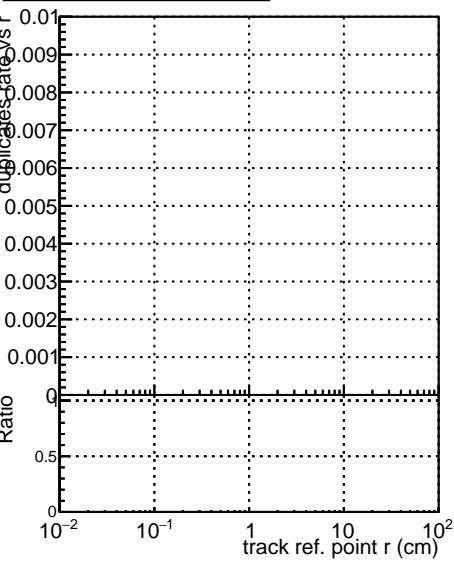

Fake rate vs vertpos

Duplicates Rate vs vertpos

Pileup rate vs vertpos

█	DQM_V0001_R000000001	Global	CMSSW_ckfPU50_RECO
█	DQM_V0001_R000000001	Global	CMSSW_mkFitPU50LowPtQuad_RECO
█	DQM_V0001_R000000001	Global	CMSSW_LowptQnoclean_RECO

Fake rate vs v

Fake rate vs. sim PV z

Duplicates Rate vs sim PV z

Pileup rate vs. sim PV z