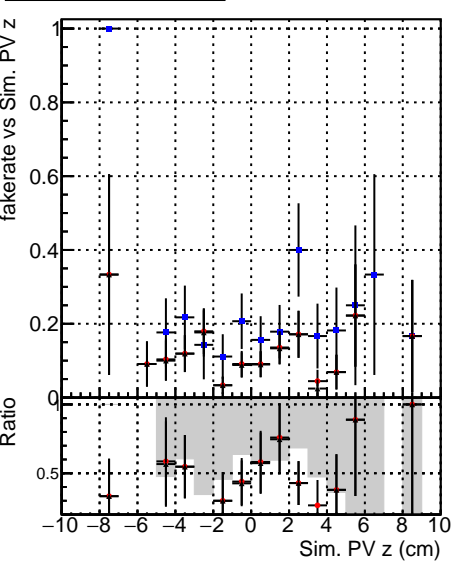

Fake rate vs vertpos

Duplicates Rate vs vertpos

Pileup rate vs vertpos

█	DQM_V0001_R000000001	Global	CMSSW_ckfPU50_RECO
█	DQM_V0001_R000000001	Global	CMSSW_mkFitPU50LowPtQuad_RECO
█	DQM_V0001_R000000001	Global	CMSSW_LowptQnoclean_RECO

Fake rate vs v

Fake rate vs. sim PV z

Duplicates Rate vs sim PV z

Pileup rate vs. sim PV z