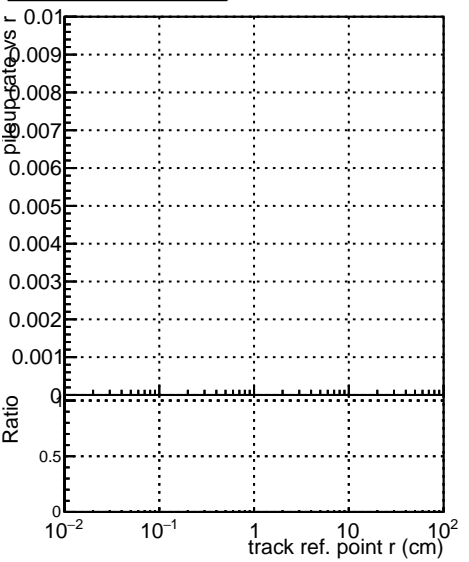

Fake rate vs vertpos

Duplicates Rate vs vertpos

Pileup rate vs vertpos

█	DQM_V0001_R000000001	Global	CMSSW_ckfPU50_RECO
█	DQM_V0001_R000000001	Global	CMSSW_mkFitPU50LowPtQuad_RECO
█	DQM_V0001_R000000001	Global	CMSSW_LowptQnoclean_RECO

Fake rate vs v

Fake rate vs. sim PV z

Duplicates Rate vs sim PV z

Pileup rate vs. sim PV z