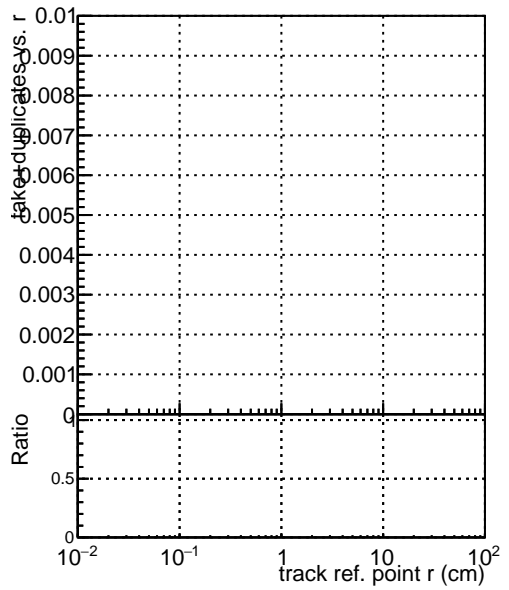

fake+duplicates vs vert r

DQM_V0001_R000000001_Global_CMSSW_ckfPU50_RECO
DQM_V0001_R000000001_Global_CMSSW_mkFitPU50LowPtQuad_RECO
DQM_V0001_R000000001_Global_CMSSW_LowPtQnoclean_RECO

fake+duplicates vs Sim. PV z