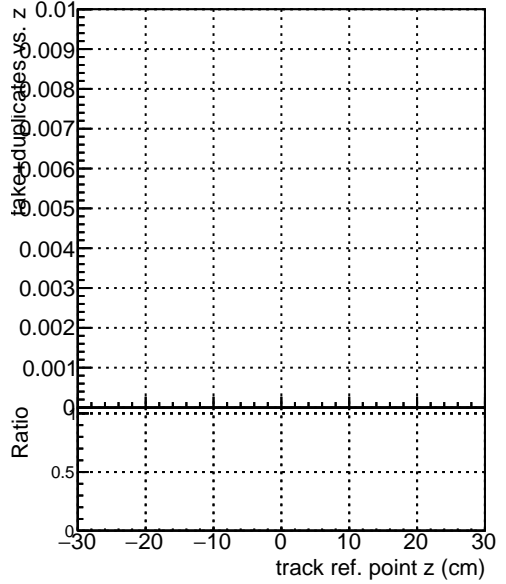

fake+duplicates vs vert r

DQM_V0001_R000000001_Global_CMSSW_ckfPU50_RECO
DQM_V0001_R000000001_Global_CMSSW_mkFitPU50LowPtQuad_RECO
DQM_V0001_R000000001_Global_CMSSW_LowPtQnoclean_RECO

fake+duplicates vs Sim. PV z