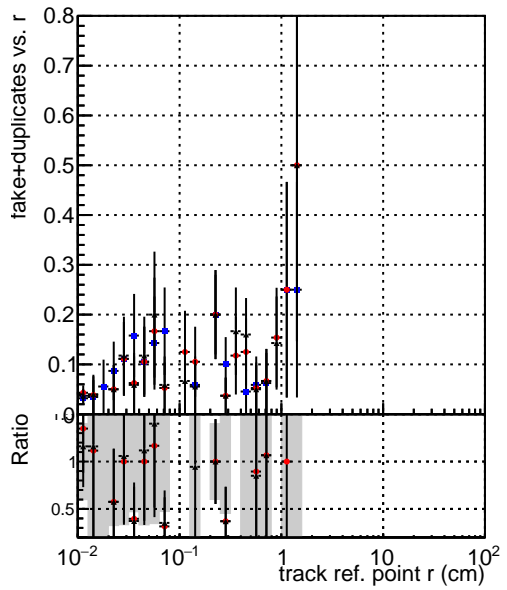

fake+duplicates vs vert r

—●—	DQM_V0001_R000000001_Global_CMSSW_ckfPU50_RECO
—●—	DQM_V0001_R000000001_Global_CMSSW_mkFitPU50LowPtQuad_RECO
—●—	DQM_V0001_R000000001_Global_CMSSW_LowPtQnoclean_RECO

**fake+duplicates vs Sim. PV z**