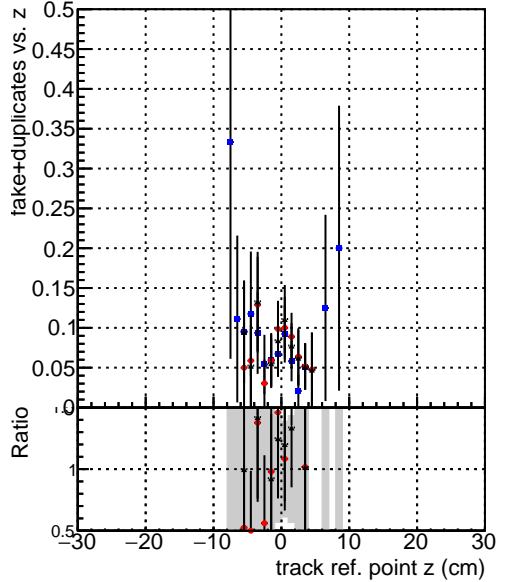

fake+duplicates vs vert r

—●—	DQM_V0001_R000000001_Global_CMSSW_ckfPU50_RECO
—●—	DQM_V0001_R000000001_Global_CMSSW_mkFitPU50LowPtQuad_RECO
—●—	DQM_V0001_R000000001_Global_CMSSW_LowPtQnoclean_RECO

**fake+duplicates vs Sim. PV z**