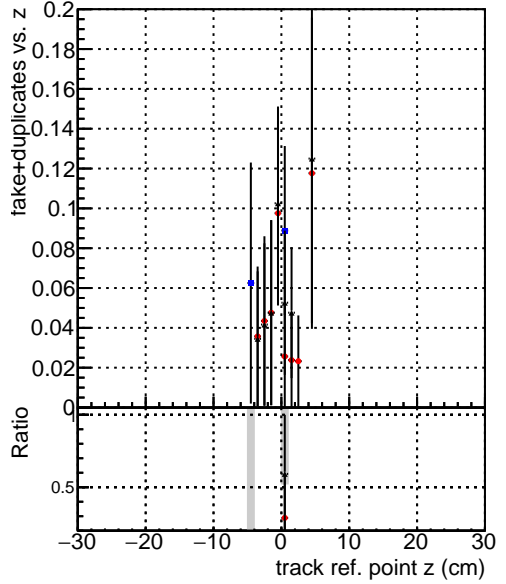

fake+duplicates vs vert r

—●—	DQM_V0001_R000000001_Global_CMSSW_ckfPU50_RECO
—●—	DQM_V0001_R000000001_Global_CMSSW_mkFitPU50LowPtQuad_RECO
—●—	DQM_V0001_R000000001_Global_CMSSW_LowptQnoclean_RECO

**fake+duplicates vs Sim. PV z**