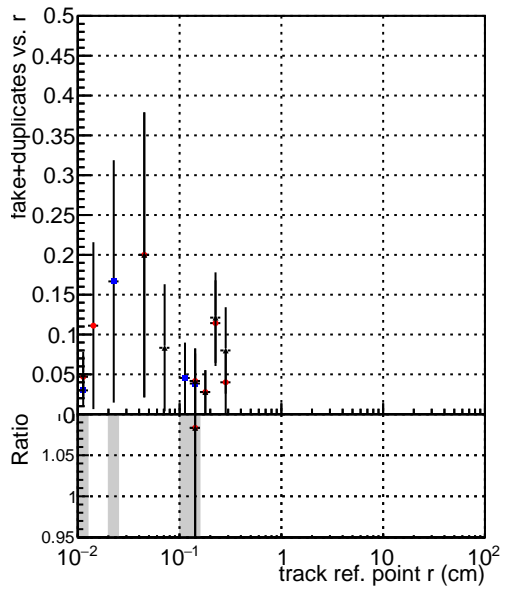

fake+duplicates vs vert r

—●—	DQM_V0001_R000000001_Global_CMSSW_ckfPU50_RECO
—●—	DQM_V0001_R000000001_Global_CMSSW_mkFitPU50LowPtQuad_RECO
—●—	DQM_V0001_R000000001_Global_CMSSW_LowptQnoclean_RECO

**fake+duplicates vs Sim. PV z**