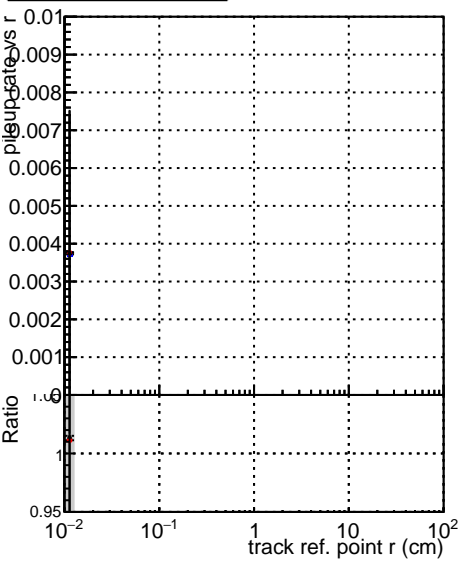

Fake rate vs vertpos**Duplicates Rate vs vertpos****Pileup rate vs vertpos**

█	DQM_V0001_R000000001	Global	CMSSW_ckfPU50_RECO
█	DQM_V0001_R000000001	Global	CMSSW_mkFitPU50LowPtQuad_RECO
█	DQM_V0001_R000000001	Global	CMSSW_LowPtQnoclean_RECO

Fake rate vs v**Fake rate vs. sim PV z****Duplicates Rate vs sim PV z****Pileup rate vs. sim PV z**