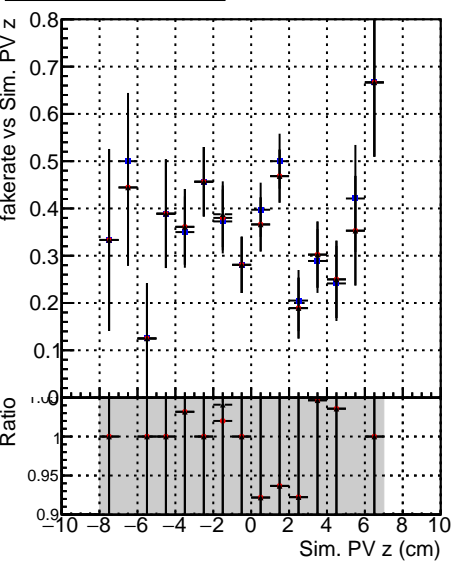

Fake rate vs vertpos**Duplicates Rate vs vertpos****Pileup rate vs vertpos**

█	DQM_V0001_R000000001	Global	CMSSW_ckfPU50_RECO
█	DQM_V0001_R000000001	Global	CMSSW_mkFitPU50LowPtQuad_RECO
█	DQM_V0001_R000000001	Global	CMSSW_LowPtQnoclean_RECO

Fake rate vs v**Fake rate vs. sim PV z****Duplicates Rate vs sim PV z****Pileup rate vs. sim PV z**