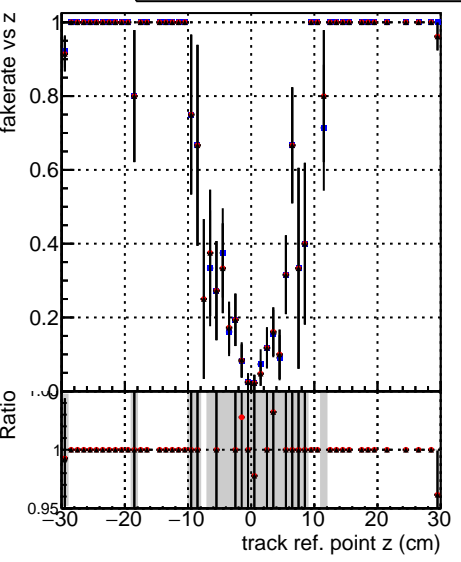

Fake rate vs vertpos**Duplicates Rate vs vertpos****Pileup rate vs vertpos**

█	DQM_V0001_R000000001	Global	CMSSW_ckfPU50_RECO
█	DQM_V0001_R000000001	Global	CMSSW_mkFitPU50LowPtQuad_RECO
█	DQM_V0001_R000000001	Global	CMSSW_LowPtQnoclean_RECO

Fake rate vs v**Fake rate vs. sim PV z****Duplicates Rate vs sim PV z****Pileup rate vs. sim PV z**