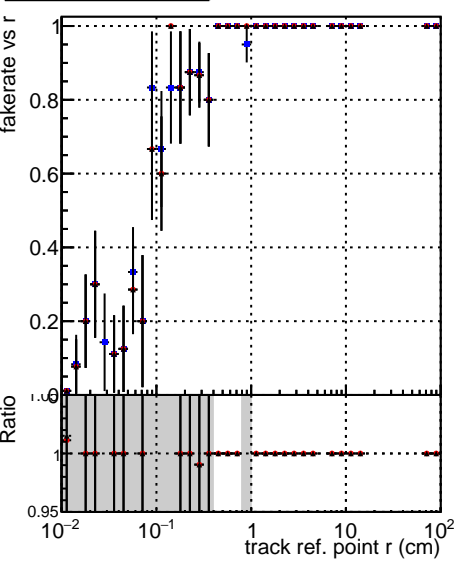

Fake rate vs vertpos**Duplicates Rate vs vertpos****Pileup rate vs vertpos**

█	DQM_V0001_R000000001	Global	CMSSW_ckfPU50_RECO
█	DQM_V0001_R000000001	Global	CMSSW_mkFitPU50LowPtQuad_RECO
█	DQM_V0001_R000000001	Global	CMSSW_LowPtQnoclean_RECO

Fake rate vs v**Fake rate vs. sim PV z****Duplicates Rate vs sim PV z****Pileup rate vs. sim PV z**