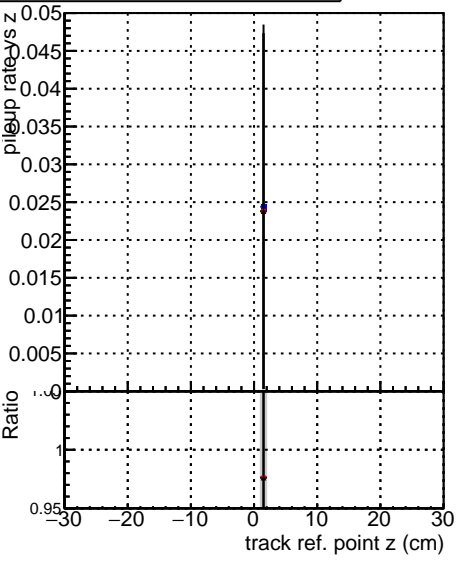

Fake rate vs vertpos**Duplicates Rate vs vertpos****Pileup rate vs vertpos**

█	DQM_V0001_R000000001	Global	CMSSW_ckfPU50_RECO
█	DQM_V0001_R000000001	Global	CMSSW_mkFitPU50LowPtQuad_RECO
█	DQM_V0001_R000000001	Global	CMSSW_LowPtQnoclean_RECO

Fake rate vs v**Fake rate vs. sim PV z****Duplicates Rate vs sim PV z****Pileup rate vs. sim PV z**