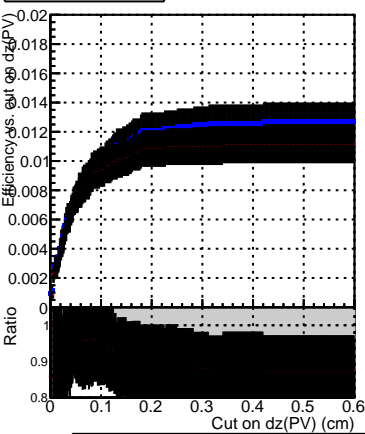

Efficiency vs. dz (PV)

Efficiency (tracking eff factorized out) vs. dz (PV)

- DQM_V0001_R000000001_Global_CMSSW_ckfPU50_RECO
- DQM_V0001_R000000001_Global_CMSSW_mkFitPU50LowPtQuad_RECO
- DQM_V0001_R000000001_Global_CMSSW_LowptQnoclean_RECO