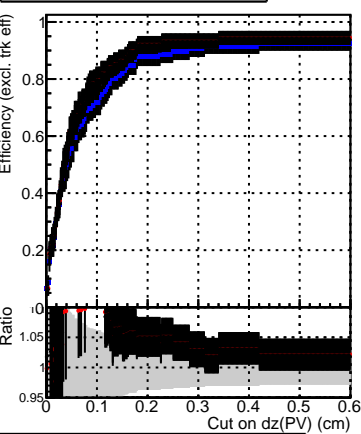

Efficiency vs. dz (PV)

Efficiency (tracking eff factorized out) vs. dz (PV)

- DQM_V0001_R000000001_Global_CMSSW_ckfPU50_RECO
- DQM_V0001_R000000001_Global_CMSSW_mkFitPU50LowPtQuad_RECO
- DQM_V0001_R000000001_Global_CMSSW_LowptQnoclean_RECO