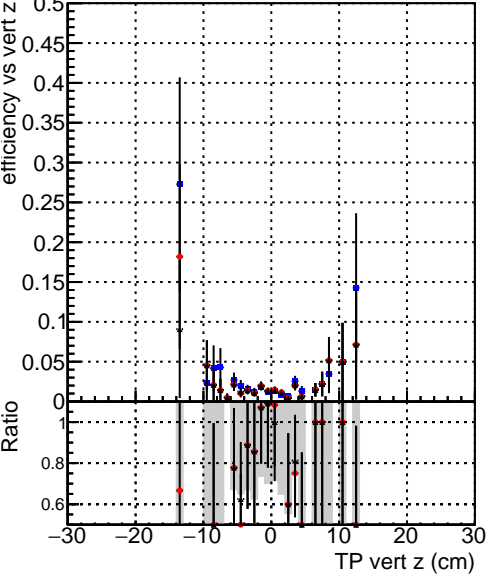

Efficiency vs vertpos

Efficiency vs TP vert z (cm)

- DQM\_V0001\_R000000001\_Global\_CMSSW\_ckfPU50\_RECO
- DQM\_V0001\_R000000001\_Global\_CMSSW\_mkFitPU50LowPtQuad\_RECO
- DQM\_V0001\_R000000001\_Global\_CMSSW\_LowptQnoclean\_RECO

Efficiency vs. sim PV z