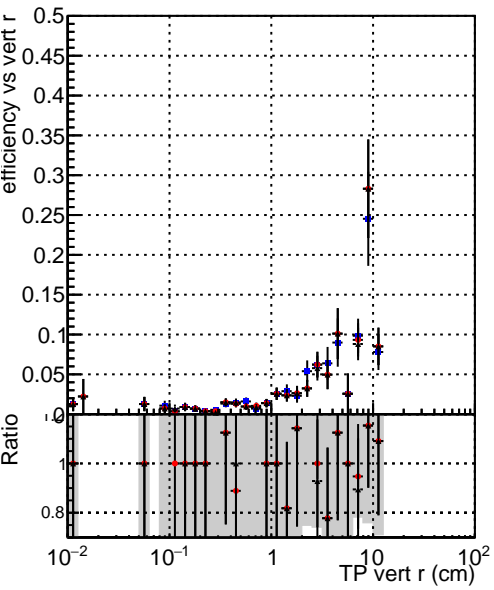

Efficiency vs vertpos

Efficiency vs TP vert z (cm)

- DQM\_V0001\_R000000001\_Global\_CMSSW\_ckfPU50\_RECO
- DQM\_V0001\_R000000001\_Global\_CMSSW\_mkFitPU50LowPtQuad\_RECO
- DQM\_V0001\_R000000001\_Global\_CMSSW\_LowptQnoclean\_RECO

Efficiency vs. sim PV z