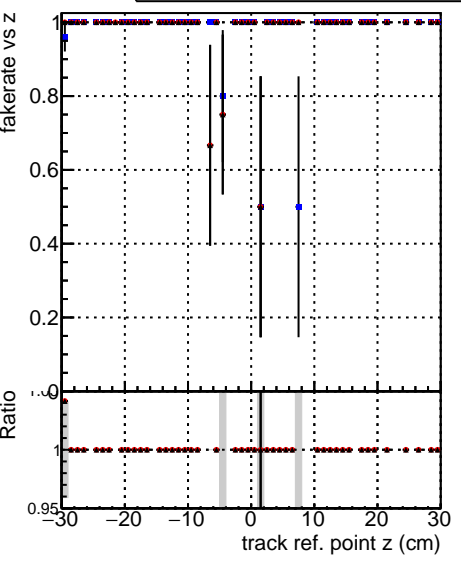

Fake rate vs vertpos

Duplicates Rate vs vertpos

Pileup rate vs vertpos

█	DQM_V0001_R000000001	Global	CMSSW_ckfPU50_RECO
█	DQM_V0001_R000000001	Global	CMSSW_mkFitPU50LowPtQuad_RECO
█	DQM_V0001_R000000001	Global	CMSSW_LowptQnoclean_RECO

Fake rate vs v

Fake rate vs. sim PV z

Duplicates Rate vs sim PV z

Pileup rate vs. sim PV z