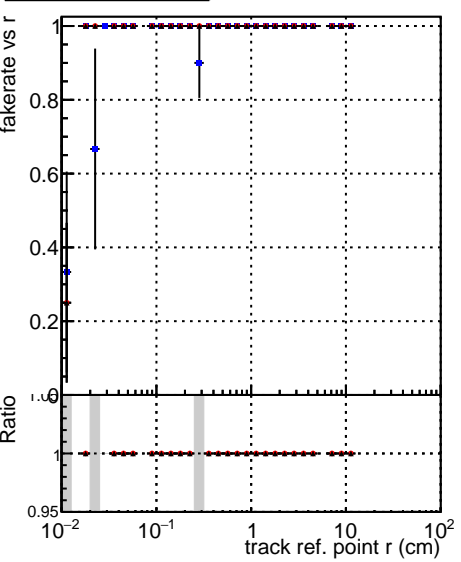

Fake rate vs vertpos

Duplicates Rate vs vertpos

Pileup rate vs vertpos

█	DQM_V0001_R000000001	Global	CMSSW_ckfPU50_RECO
█	DQM_V0001_R000000001	Global	CMSSW_mkFitPU50LowPtQuad_RECO
█	DQM_V0001_R000000001	Global	CMSSW_LowptQnoclean_RECO

Fake rate vs v

Fake rate vs. sim PV z

Duplicates Rate vs sim PV z

Pileup rate vs. sim PV z