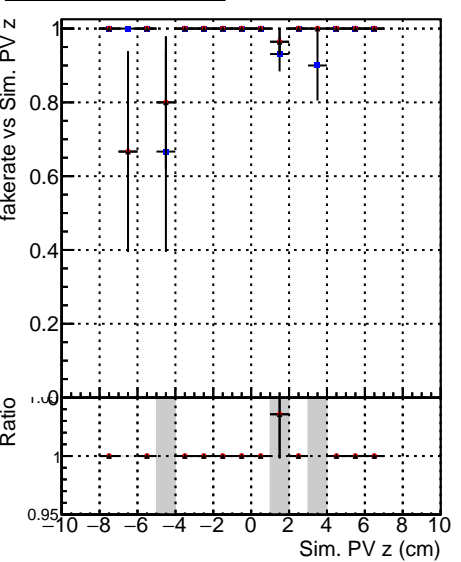

Fake rate vs vertpos

Duplicates Rate vs vertpos

Pileup rate vs vertpos

█	DQM_V0001_R000000001	Global	CMSSW_ckfPU50_RECO
█	DQM_V0001_R000000001	Global	CMSSW_mkFitPU50LowPtQuad_RECO
█	DQM_V0001_R000000001	Global	CMSSW_LowptQnoclean_RECO

Fake rate vs v

Fake rate vs. sim PV z

Duplicates Rate vs sim PV z

Pileup rate vs. sim PV z