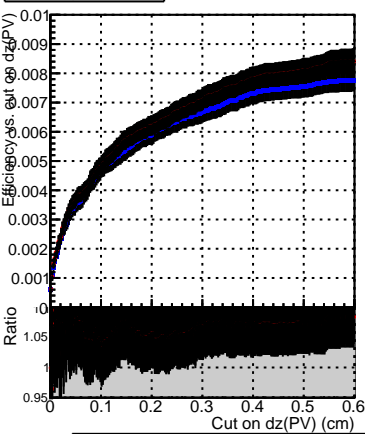

Efficiency vs. dz (PV)

Efficiency (tracking eff factorized out) vs. dz (PV)

Fake rate

— DQM_V0001_R000000001_Global_CMSSW_ckfPU50_RECO
 — DQM_V0001_R000000001_Global_CMSSW_mkFitPU50LowPtQuad_RECO
 — DQM_V0001_R000000001_Global_CMSSW_LowPtQnoclean_RECO