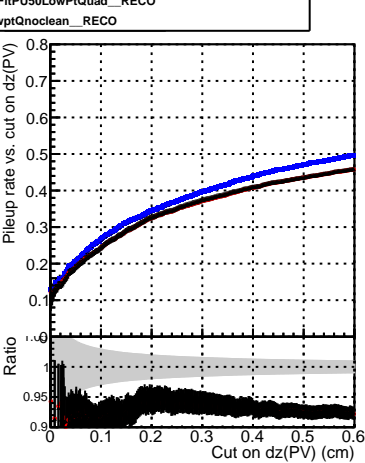

Efficiency vs. dz (PV)

Efficiency (tracking eff factorized out) vs. dz (PV)

Fake rate

— DQM_V0001_R000000001_Global_CMSSW_ckfPU50_RECO
 — DQM_V0001_R000000001_Global_CMSSW_mkFitPU50LowPtQuad_RECO
 — DQM_V0001_R000000001_Global_CMSSW_LowPtQnoclean_RECO