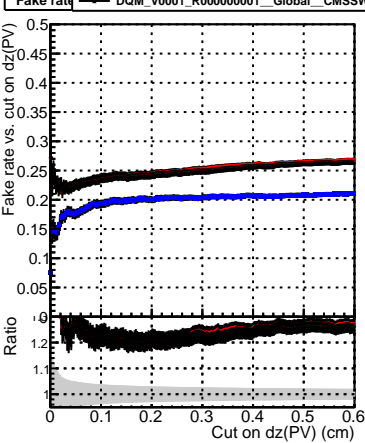

Efficiency vs. dz (PV)

Efficiency (tracking eff factorized out) vs. dz (PV)

Fake rate

— DQM_V0001_R000000001_Global_CMSSW_ckfPU50_RECO
 — DQM_V0001_R000000001_Global_CMSSW_mkFitPU50LowPtQuad_RECO
 — DQM_V0001_R000000001_Global_CMSSW_LowPtQnoclean_RECO