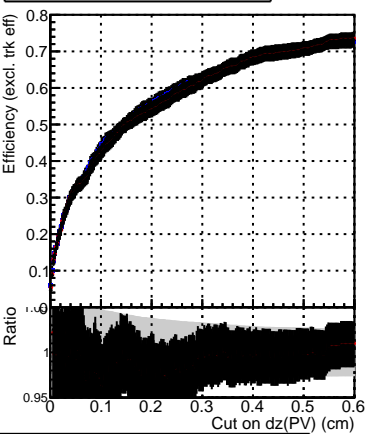

Efficiency vs. dz (PV)

Efficiency (tracking eff factorized out) vs. dz (PV)

Fake rate

— DQM_V0001_R000000001_Global_CMSSW_ckfPU50_RECO
 — DQM_V0001_R000000001_Global_CMSSW_mkFitPU50LowPtQuad_RECO
 — DQM_V0001_R000000001_Global_CMSSW_LowPtQnoclean_RECO