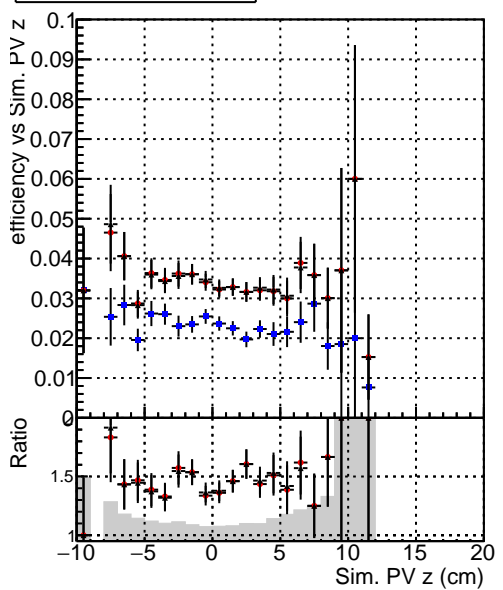

Efficiency vs vertpos**fake+duplicates vs vert r****Efficiency vs vert z****fake+duplicates vs Sim. PV z****Efficiency vs. sim PV z****fake+duplicates vs Sim. PV z**

—●— DQM_V0001_R000000001_Global_CMSSW_ckFitPU50_RECO
—●— DQM_V0001_R000000001_Global_CMSSW_mkFitPU50LowPtQuad_RECO
—●— DQM_V0001_R000000001_Global_CMSSW_LowptQnoclean_RECO