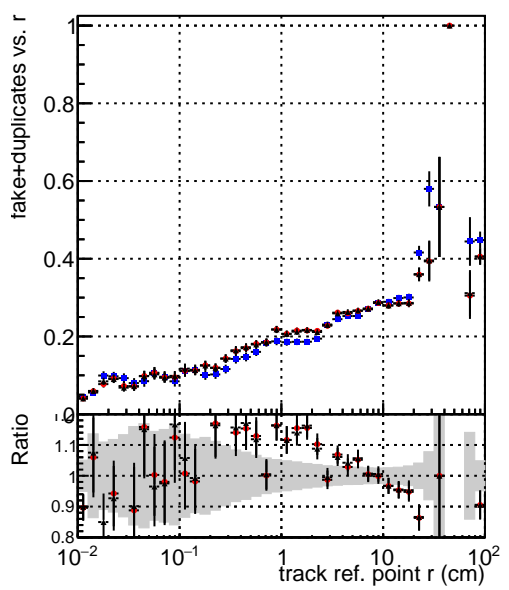

Efficiency vs vertpos**fake+duplicates vs vert r****Efficiency vs vert z****fake+duplicates vs Sim. PV z****Efficiency vs. sim PV z****fake+duplicates vs Sim. PV z**

—●— DQM_V0001_R000000001_Global_CMSSW_ckFitPU50_RECO
—●— DQM_V0001_R000000001_Global_CMSSW_mkFitPU50LowPtQuad_RECO
—●— DQM_V0001_R000000001_Global_CMSSW_LowptQnoclean_RECO