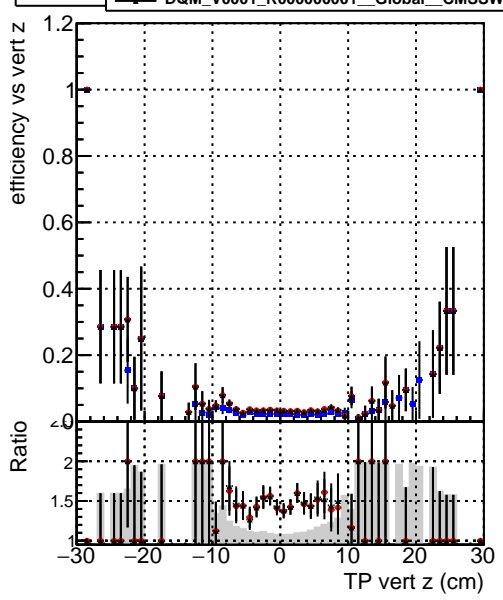

Efficiency vs vertpos**fake+duplicates vs vert r****Efficiency vs vert z****fake+duplicates vs Sim. PV z****Efficiency vs. sim PV z****fake+duplicates vs Sim. PV z**

—●— DQM_V0001_R000000001_Global_CMSSW_ckFitPU50_RECO
—●— DQM_V0001_R000000001_Global_CMSSW_mkFitPU50LowPtQuad_RECO
—●— DQM_V0001_R000000001_Global_CMSSW_LowptQnoclean_RECO