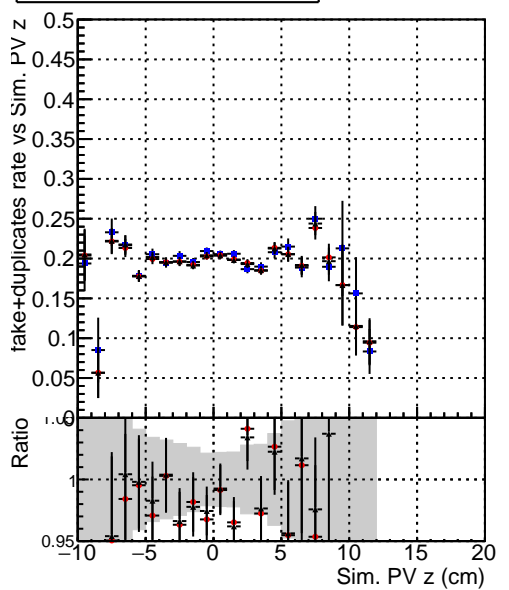

Efficiency vs vertpos**fake+duplicates vs vert r****Efficiency vs vert z****fake+duplicates vs Sim. PV z****Efficiency vs. sim PV z****fake+duplicates vs Sim. PV z**

—●— DQM_V0001_R000000001_Global_CMSSW_ckFitPU50_RECO
—●— DQM_V0001_R000000001_Global_CMSSW_mkFitPU50LowPtQuad_RECO
—●— DQM_V0001_R000000001_Global_CMSSW_LowptQnoclean_RECO