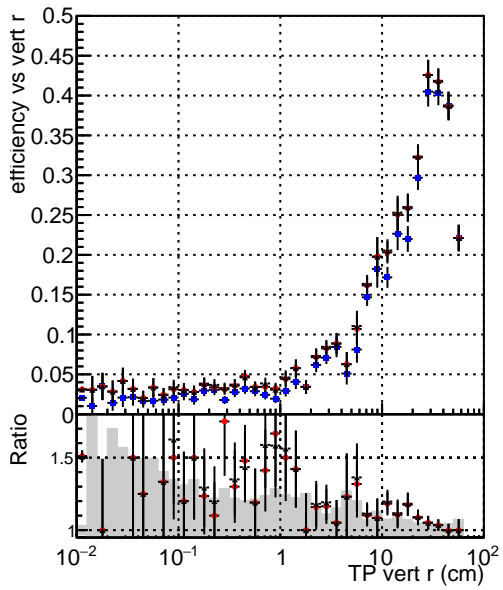

Efficiency vs vertpos**fake+duplicates vs vert r****Efficiency vs vert z****fake+duplicates vs Sim. PV z****Efficiency vs. sim PV z****fake+duplicates vs Sim. PV z**

—●— DQM_V0001_R000000001_Global_CMSSW_ckFitPU50_RECO
—●— DQM_V0001_R000000001_Global_CMSSW_mkFitPU50LowPtQuad_RECO
—●— DQM_V0001_R000000001_Global_CMSSW_LowptQnoclean_RECO