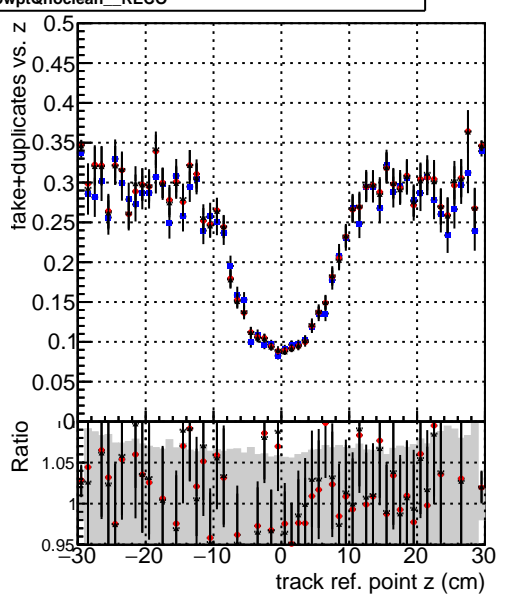

Efficiency vs vertpos**fake+duplicates vs vert r****Efficiency vs vert z****fake+duplicates vs Sim. PV z****Efficiency vs. sim PV z****fake+duplicates vs Sim. PV z**

—●— DQM_V0001_R000000001_Global_CMSSW_ckFitPU50_RECO
—●— DQM_V0001_R000000001_Global_CMSSW_mkFitPU50LowPtQuad_RECO
—●— DQM_V0001_R000000001_Global_CMSSW_LowptQnoclean_RECO