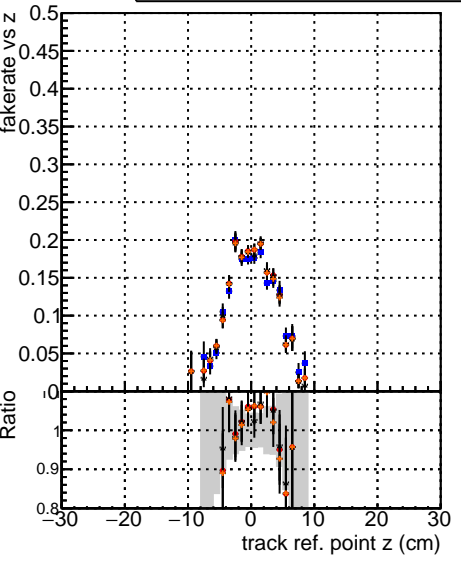

Fake rate vs vertpos

Duplicates Rate vs vertpos

Pileup rate vs vertpos

█	DQM_V0001	R0000000001	Global	CMSSW	chPUS0	RECO
█	DQM_V0001	R0000000001	Global	CMSSW	LowPileUp	RECO
█	DQM_V0001	R0000000001	Global	CMSSW	LowPileUp	RECO
█	DQM_V0001	R0000000001	Global	CMSSW	LowPileUp	RECO

Fake rate vs v

Fake rate vs. sim PV z

Duplicates Rate vs sim PV z

Pileup rate vs. sim PV z