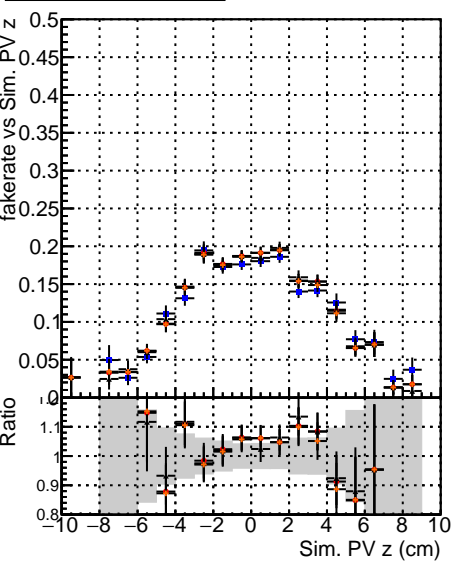

Fake rate vs vertpos

Duplicates Rate vs vertpos

Pileup rate vs vertpos

█	DQM_V0001	R0000000001	Global	CMSSW	chPUS0	RECO
█	DQM_V0001	R0000000001	Global	CMSSW	LowPileUp	RECO
█	DQM_V0001	R0000000001	Global	CMSSW	LowPileUp	RECO
█	DQM_V0001	R0000000001	Global	CMSSW	LowPileUp	RECO

Fake rate vs v

Fake rate vs. sim PV z

Duplicates Rate vs sim PV z

Pileup rate vs. sim PV z