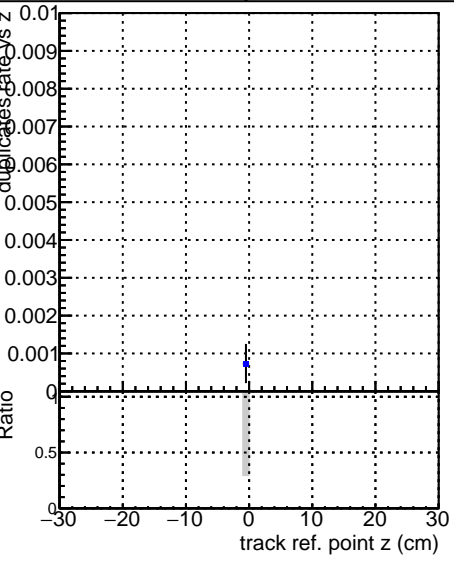

Fake rate vs vertpos

Duplicates Rate vs vertpos

Pileup rate vs vertpos

█	DQM_V0001	R0000000001	Global	CMSSW	chPUS0	RECO
█	DQM_V0001	R0000000001	Global	CMSSW	LowPileUp	RECO
█	DQM_V0001	R0000000001	Global	CMSSW	LowPileUp	RECO
█	DQM_V0001	R0000000001	Global	CMSSW	LowPileUp	RECO

Fake rate vs v

Fake rate vs. sim PV z

Duplicates Rate vs sim PV z

Pileup rate vs. sim PV z