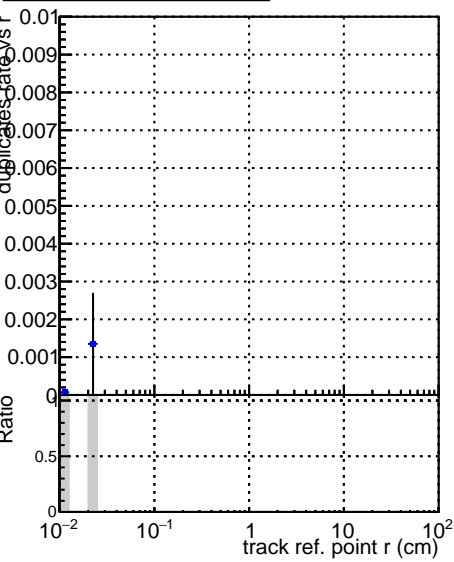

Fake rate vs vertpos

Duplicates Rate vs vertpos

Pileup rate vs vertpos

█	DQM_V0001	R0000000001	Global	CMSSW	chPUS0	RECO
█	DQM_V0001	R0000000001	Global	CMSSW	LowPileUp	RECO
█	DQM_V0001	R0000000001	Global	CMSSW	LowPileUp	RECO
█	DQM_V0001	R0000000001	Global	CMSSW	LowPileUp	RECO

Fake rate vs v

Fake rate vs. sim PV z

Duplicates Rate vs sim PV z

Pileup rate vs. sim PV z